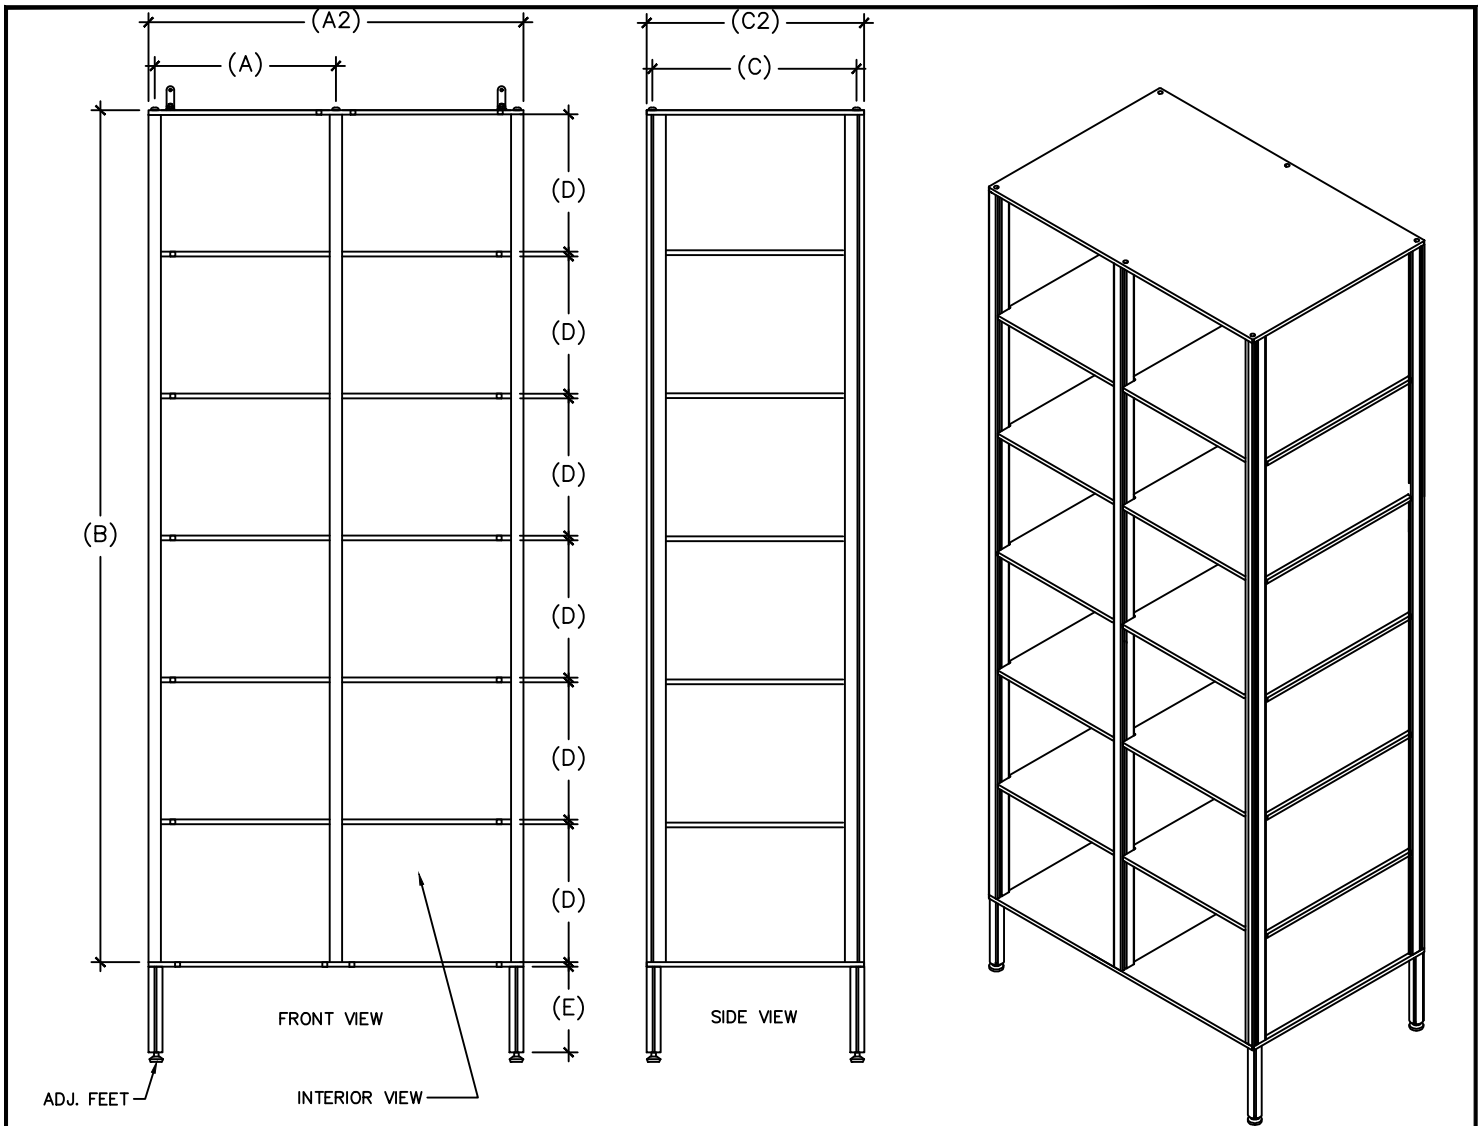

SIZE CHART

WIDTHS/ No# TOWERS		T1	T2	T3	T4	T5	T6
	WIDTH	A	A2	A2	A2	A2	A2
12"	305	636	941	1246	1551	1856	
15"	381	788	1169	1550	1931		
18"	457	940	1397	1854			
20"	504	1036	1538				
22"	559	1144					
24"	610	1246					
	B	(C)	(C2)	(D)	(E)	(F)	
12"	-	279	305	438	442	170/100	
15"	-	355	381	438	442	170/100	
18"	-	431	457	438	442	170/100	
20"	-	478	504	438	442	170/100	
22"	-	533	559	438	442	170/100	
24"	-	584	610	438	442	170/100	
70"	1800						

FOREMAN
locker systems

PROPRIETARY AND CONFIDENTIAL	DESCRIPTION	NAME	DATE
THE INFORMATION CONTAINED IN THIS DRAWING IS THE SOLE PROPERTY OF FOREMAN fitness products. ANY REPRODUCTION IN PART OR AS A WHOLE WITHOUT THE WRITTEN PERMISSION OF FOREMAN fitness products IS PROHIBITED.	4 TIER CUBBY	DRAWN BY	MA -
	SEE CHART FOR SIZES	MFG APPR.	MFG -
	SCALE: AS NOTED	SHEET #	19

SIZE CHART

WIDTHS/ No# TOWERS		T1	T2	T3	T4	T5	T6
	WIDTH	A	A2	A2	A2	A2	A2
	12"	305	636	941	1246	1551	1856
	15"	381	788	1169	1550	1931	
	18"	457	940	1397	1854		
	20"	504	1036	1538			
	22"	559	1144				
	24"	610	1246				
		B	(C)	(C2)	(D)	(E)	(F)
	12"	-	279	305	348	442	170/100
	15"	-	355	381	348	442	170/100
	18"	-	431	457	348	442	170/100
	20"	-	478	504	348	442	170/100
	22"	-	533	559	348	442	170/100
	24"	-	584	610	348	442	170/100
	70"	1800					

ADJ. FEET

FRONT VIEW

INTERIOR VIEW

SIDE VIEW

SIZE CHART

WIDTHS/ No# TOWERS	SIZE CHART						
	WIDTH	T1	T2	T3	T4	T5	T6
	(A)	(A2)	(A2)	(A2)	(A2)	(A2)	(A2)
12"	305	636	941	1246	1551	1856	
15"	381	788	1169	1550	1931		
18"	457	940	1397	1854			
20"	504	1036	1538				
22"	559	1144					
24"	610	1246					
	(B)	(C)	(C2)	(D)	(E)		
12"	-	279	305	288	170/100		
15"	-	355	381	288	170/100		
18"	-	431	457	288	170/100		
20"	-	478	504	288	170/100		
22"	-	533	559	288	170/100		
24"	-	584	610	288	170/100		
70"	1800						