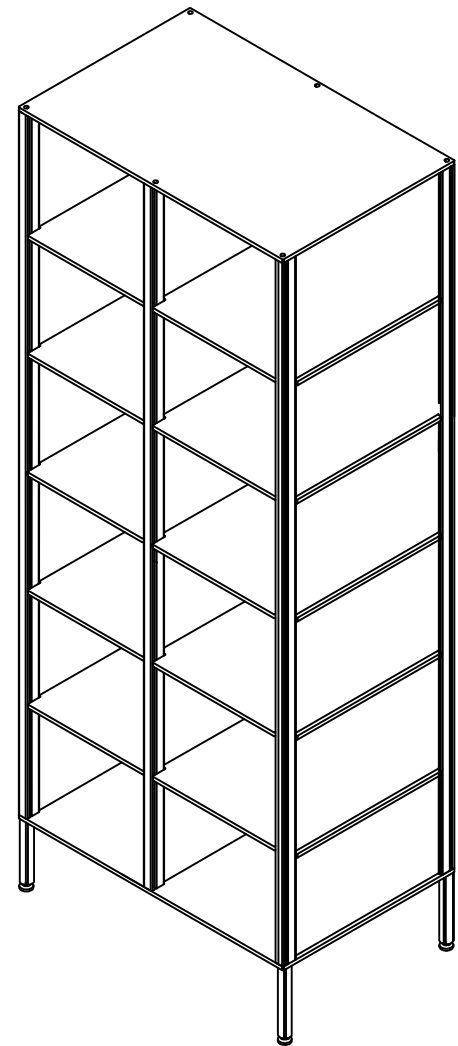

SIZE CHART

WIDTHS/ No# TOWERS		T1	T2	T3	T4	T5	T6
	WIDTH	A	A2	A2	A2	A2	A2
12"	305	636	941	1246	1551	1856	
15"	381	788	1169	1550	1931		
18"	457	940	1397	1854			
20"	504	1036	1538				
22"	559	1144					
24"	610	1246					
	B	(C)	(C2)	(D)	(E)	(F)	
12"	-	279	305	438	442	170/100	
15"	-	355	381	438	442	170/100	
18"	-	431	457	438	442	170/100	
20"	-	478	504	438	442	170/100	
22"	-	533	559	438	442	170/100	
24"	-	584	610	438	442	170/100	
70"	1800						

SIZE CHART

WIDTHS/ No# TOWERS		T1	T2	T3	T4	T5	T6
	WIDTH	A	A2	A2	A2	A2	A2
	12"	305	636	941	1246	1551	1856
	15"	381	788	1169	1550	1931	
	18"	457	940	1397	1854		
	20"	504	1036	1538			
	22"	559	1144				
	24"	610	1246				
		B	(C)	(C2)	(D)	(E)	(F)
	12"	-	279	305	348	442	170/100
	15"	-	355	381	348	442	170/100
	18"	-	431	457	348	442	170/100
	20"	-	478	504	348	442	170/100
	22"	-	533	559	348	442	170/100
	24"	-	584	610	348	442	170/100
	70"	1800					

PROPRIETARY AND CONFIDENTIAL	DESCRIPTION	NAME	DATE
THE INFORMATION CONTAINED IN THIS DRAWING IS THE SOLE PROPERTY OF FOREMAN fitness products. ANY REPRODUCTION IN PART OR AS A WHOLE WITHOUT THE WRITTEN PERMISSION OF FOREMAN fitness products IS PROHIBITED.	5 TIER CUBBY	DRAWN BY	MA -
	SEE CHART FOR SIZES	MFG APPR.	MFG -
	SCALE: AS NOTED	SHEET #	20

ADJ. FEET

FRONT VIEW

INTERIOR VIEW

SIDE VIEW

SIZE CHART

WIDTHS/ No# TOWERS	SIZE CHART						
	WIDTH	T1	T2	T3	T4	T5	T6
	(A)	(A2)	(A2)	(A2)	(A2)	(A2)	(A2)
12"	305	636	941	1246	1551	1856	
15"	381	788	1169	1550	1931		
18"	457	940	1397	1854			
20"	504	1036	1538				
22"	559	1144					
24"	610	1246					
	(B)	(C)	(C2)	(D)	(E)		
12"	-	279	305	288	170/100		
15"	-	355	381	288	170/100		
18"	-	431	457	288	170/100		
20"	-	478	504	288	170/100		
22"	-	533	559	288	170/100		
24"	-	584	610	288	170/100		
70"	1800						