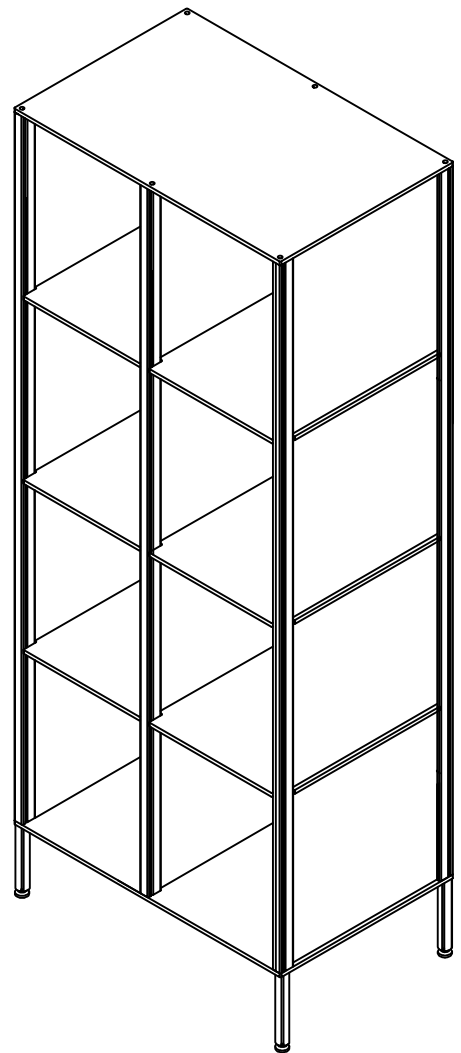

SIZE CHART

WIDTHS/ No# TOWERS		T1	T2	T3	T4	T5	T6	
	WIDTH	A	A2	A2	A2	A2	A2	A2
12"	305	636	941	1246	1551	1856		
15"	381	788	1169	1550	1931			
18"	457	940	1397	1854				
20"	504	1036	1538					
22"	559	1144						
24"	610	1246						
	B	(C)	(C2)	(D)	(E)	(F)		
12"	-	279	305	438	442	170/100		
15"	-	355	381	438	442	170/100		
18"	-	431	457	438	442	170/100		
20"	-	478	504	438	442	170/100		
22"	-	533	559	438	442	170/100		
24"	-	584	610	438	442	170/100		
70"	1800							

FOREMAN
locker systems

PROPRIETARY AND CONFIDENTIAL	DESCRIPTION	NAME	DATE
THE INFORMATION CONTAINED IN THIS DRAWING IS THE SOLE PROPERTY OF FOREMAN fitness products. ANY REPRODUCTION IN PART OR AS A WHOLE WITHOUT THE WRITTEN PERMISSION OF FOREMAN fitness products IS PROHIBITED.	4 TIER CUBBY	DRAWN BY	MA -
	SEE CHART FOR SIZES	MFG APPR.	MFG -
	SCALE: AS NOTED	SHEET #	19