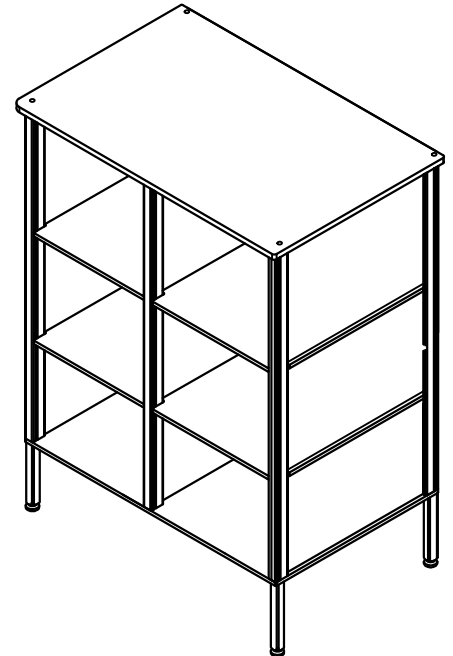

SIZE CHART							
WIDTHS/ No# TOWERS	WIDTH	T1	T2	T3	T4	T5	T6
	12"	305	638	943	1248	1553	1858
	15"	381	790	1171	1552	1933	
	18"	457	942	1399	1856		
	20"	504	1036	1540			
	22"	559	1146				
	24"	610	1248				
		B	(C)	(C2)	(D)	(E)	
	12"	-	279	305	430	170/100	
	15"	-	355	381	430	170/100	
	18"	-	431	457	430	170/100	
	20"	-	478	504	430	170/100	
	22"	-	533	559	430	170/100	
	24"	-	584	610	430	170/100	
	35"	890					
COUNTER TOP SIZE No# TOWERS	WIDTH	T1	T2	T3	T4	T5	T6
		(CT)	(CT)	(CT)	(CT)	(CT)	(CT)
	12"	345	650	955	1260	1565	1870
	15"	421	802	1183	1564	1945	
	18"	497	954	1411	1868		
	20"	548	1056	1564			
	22"	599	1158				
24"	650	1260					

FOREMAN
locker systems

PROPRIETARY AND CONFIDENTIAL	DESCRIPTION	NAME	DATE
THE INFORMATION CONTAINED IN THIS DRAWING IS THE SOLE PROPERTY OF FOREMAN fitness products. ANY REPRODUCTION IN PART OR AS A WHOLE WITHOUT THE WRITTEN PERMISSION OF FOREMAN fitness products IS PROHIBITED.	2 TIER CUBBY LOCKER	DRAWN BY	MA -
	SEE CHART FOR SIZES	MFG APPR.	MFG -
	SCALE: AS NOTED	SHEET #	17

SIZE CHART

WIDTHS/ No# TOWERS		T1	T2	T3	T4	T5	T6
	WIDTH	A	A2	A2	A2	A2	A2
12"	305	638	943	1248	1553	1858	
15"	381	790	1171	1552	1933		
18"	457	942	1399	1856			
20"	504	1036	1540				
22"	559	1146					
24"	610	1248					
	B	(C)	(C2)	(D)	(E)		
12"	-	279	305	283	170/100		
15"	-	355	381	283	170/100		
18"	-	431	457	283	170/100		
20"	-	478	504	283	170/100		
22"	-	533	559	283	170/100		
24"	-	584	610	283	170/100		
35"	890						
COUNTER TOP SIZE No# TOWERS	WIDTH	T1	T2	T3	T4	T5	T6
		(CT)	(CT)	(CT)	(CT)	(CT)	(CT)
12"	345	650	955	1260	1565	1870	
15"	421	802	1183	1564	1945		
18"	497	954	1411	1868			
20"	548	1056	1564				
22"	599	1158					
24"	650	1260					