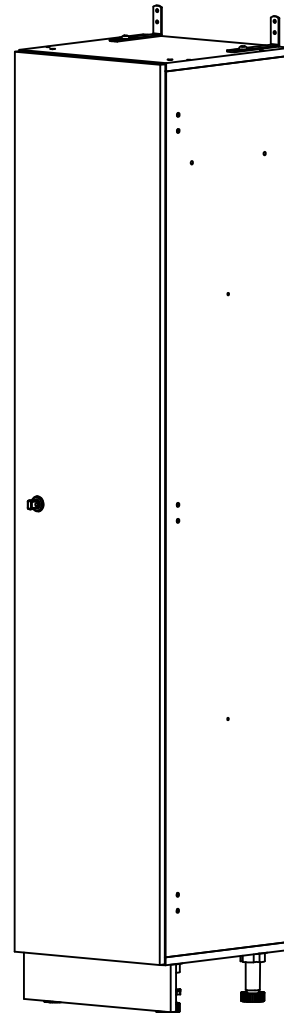

FOREMAN® Plastic Laminate Single-Tier Locker

INTERIOR VIEW
WITHOUT DOOR

SIDE VIEW

3D VIEW

TOP VIEW

STANDARD SIZE OPTIONS				
OA Width (W1)	9"	12"	15"	18"
	228mm	305mm	381mm	457mm
Compartment Depth (D)	12"	15"	18"	20"
	305mm	381mm	457mm	504mm
Height no Legs/Base (H)	48"	60"	72"	80"
	1219mm	1524mm	1828mm	2032mm