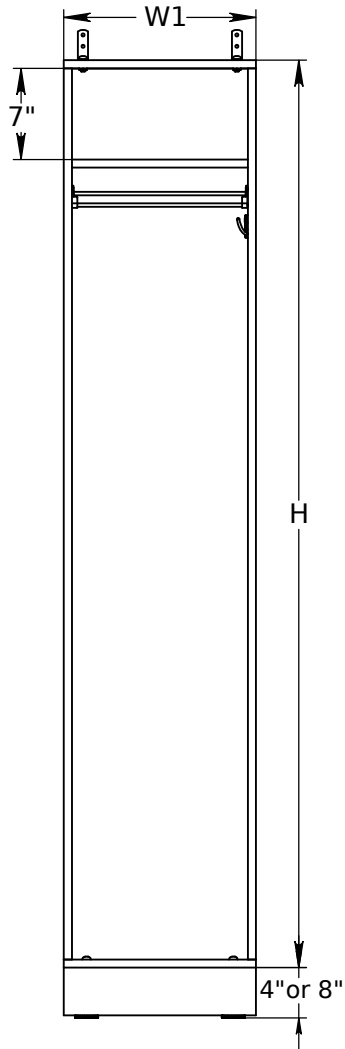

FOREMAN® Plastic Laminate Single-Tier Locker

INTERIOR VIEW
WITHOUT DOOR

SIDE VIEW

3D VIEW

TOP VIEW

STANDARD SIZE OPTIONS				
OA Width (W1)	9"	12"	15"	18"
	228mm	305mm	381mm	457mm
Compartment Depth (D)	12"	15"	18"	20"
	305mm	381mm	457mm	504mm
Height no Legs/Base (H)	48"	60"	72"	80"
	1219mm	1524mm	1828mm	2032mm

DESCRIPTION	NAME	DATE
Plastic Laminate Single-Tier Locker	KB	08.08.2020
SCALE: --	NB	--

Page 1 of 3