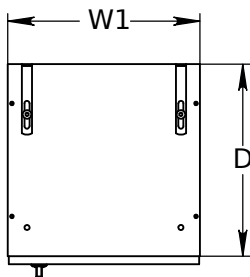

FOREMAN® Plastic Laminate Single-Tier Locker

INTERIOR VIEW
WITHOUT DOOR

SIDE VIEW

3D VIEW

TOP VIEW

STANDARD SIZE OPTIONS				
OA Width (W1)	9"	12"	15"	18"
	228mm	305mm	381mm	457mm
Compartment Depth (D)	12"	15"	18"	20"
	305mm	381mm	457mm	504mm
Height no Legs/Base (H)	48"	60"	72"	80"
	1219mm	1524mm	1828mm	2032mm