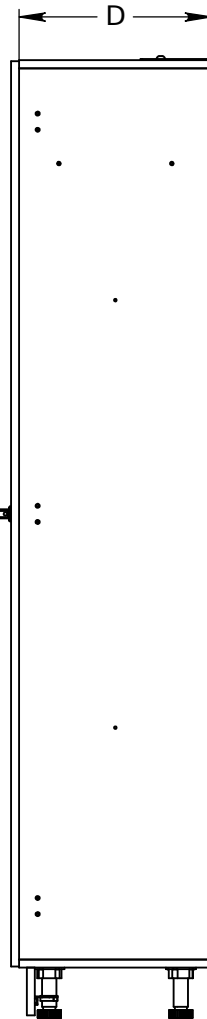

FOREMAN® Plastic Laminate Single-Tier Locker

INTERIOR VIEW
WITHOUT DOOR

SIDE VIEW

3D VIEW

TOP VIEW

STANDARD SIZE OPTIONS				
OA Width (W1)	9"	12"	15"	18"
	228mm	305mm	381mm	457mm
Compartment Depth (D)	12"	15"	18"	20"
	305mm	381mm	457mm	504mm
Height no Legs/Base (H)	48"	60"	72"	80"
	1219mm	1524mm	1828mm	2032mm

DESCRIPTION	NAME	DATE
Plastic Laminate Single-Tier Locker	KB	08.08.2020
SCALE: --	NB	--

Page 1 of 3