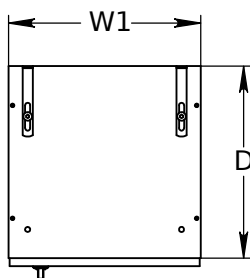

FOREMAN® Plastic Laminate Single-Tier Locker with Cubby

INTERIOR VIEW
WITHOUT DOOR

SIDE VIEW

3D VIEW

TOP VIEW

STANDARD SIZE OPTIONS

	9"	12"	15"	18"
OA Width (W1)	228mm	305mm	381mm	457mm
Compartment Depth (D)	305mm	381mm	457mm	504mm
Height no Legs/Base (H)	48"	60"	72"	80"
	1219mm	1524mm	1828mm	2032mm