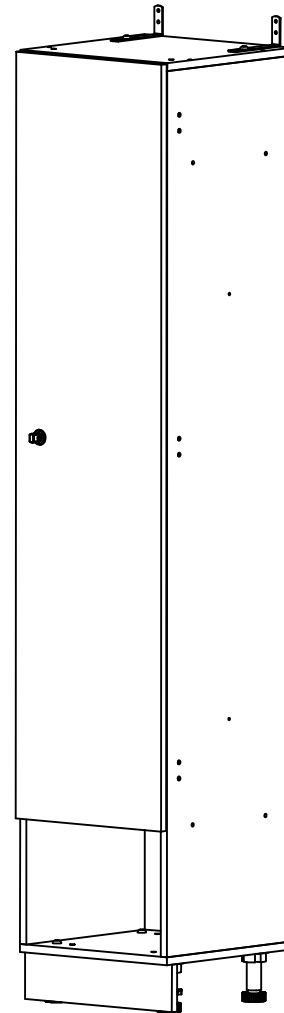

FOREMAN® Plastic Laminate Single-Tier Locker with Cubby

INTERIOR VIEW
WITHOUT DOOR

SIDE VIEW

3D VIEW

TOP VIEW

STANDARD SIZE OPTIONS

	9"	12"	15"	18"
OA Width (W1)	228mm	305mm	381mm	457mm
Compartment Depth (D)	305mm	381mm	457mm	504mm
Height no Legs/Base (H)	48"	60"	72"	80"
	1219mm	1524mm	1828mm	2032mm

DESCRIPTION

Plastic Laminate Single-Tier Locker with Cubby

NAME

DRAWN BY KB

DATE

08.08.2020

MRG APPR. NB

SCALE: --