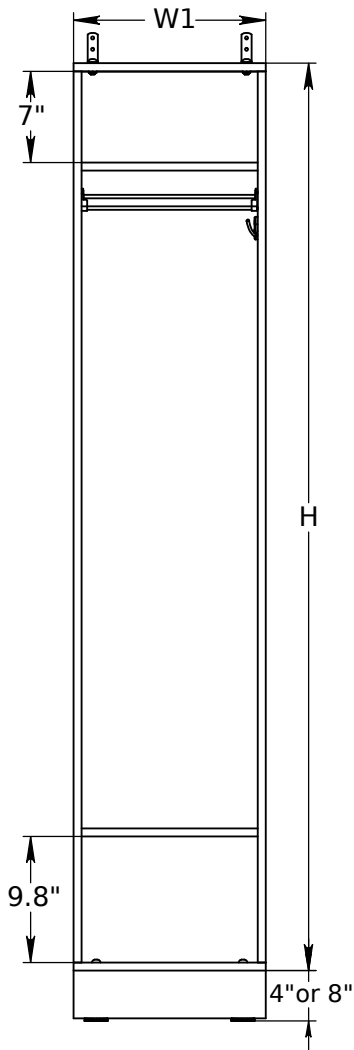

FOREMAN® Plastic Laminate Single-Tier Locker with Cubby

INTERIOR VIEW
WITHOUT DOOR

SIDE VIEW

3D VIEW

TOP VIEW

STANDARD SIZE OPTIONS

	9"	12"	15"	18"
OA Width (W1)	228mm	305mm	381mm	457mm
Compartment Depth (D)	305mm	381mm	457mm	504mm
Height no Legs/Base (H)	48"	60"	72"	80"
	1219mm	1524mm	1828mm	2032mm

DESCRIPTION

Plastic Laminate Single-Tier Locker with Cubby

NAME

DRAWN BY KB

DATE

08.08.2020

MRG APPR. NB

SCALE: --