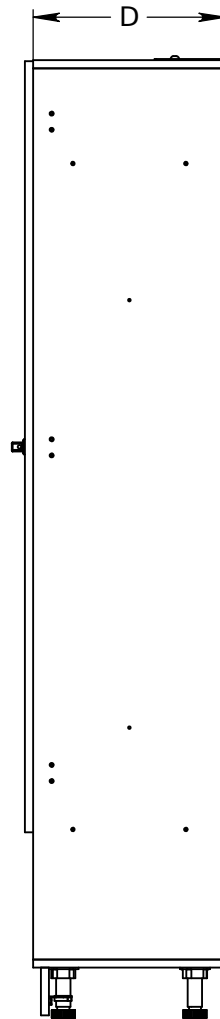

FOREMAN® Plastic Laminate Single-Tier Locker with Cubby

INTERIOR VIEW
WITHOUT DOOR

SIDE VIEW

3D VIEW

TOP VIEW

STANDARD SIZE OPTIONS

	9"	12"	15"	18"
OA Width (W1)	228mm	305mm	381mm	457mm
Compartment Depth (D)	305mm	381mm	457mm	504mm
Height no Legs/Base (H)	48"	60"	72"	80"
	1219mm	1524mm	1828mm	2032mm

DESCRIPTION

Plastic Laminate Single-Tier Locker with Cubby

NAME

DRAWN BY KB

DATE

08.08.2020

MRG APPR. NB

SCALE: --