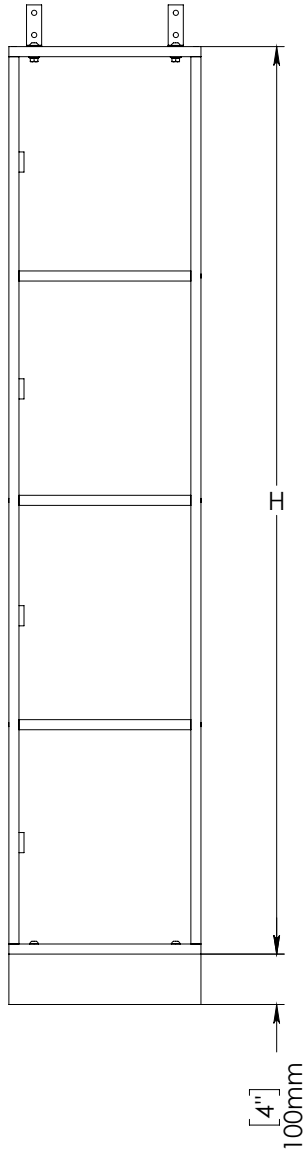

INTERIOR VIEW
WITHOUT DOOR

SIDE VIEW

3D VIEW

TOP VIEW

STANDART SIZE OPTIONS

	9"	12"	15"	18"
OA Width (W1)	9"	12"	15"	18"
	228mm	305mm	381mm	457mm
Compartment Depth (D)	12"	15"	18"	20"
	305mm	381mm	457mm	504mm
OA Depth (D1)	12.5"	15.5"	18.5"	20.5"
	318mm	394mm	470mm	507mm
Height no Legs/Base (H)	48"	60"	71"	80"
	1219mm	1524mm	1800mm	2032mm