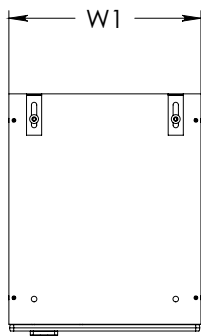

INTERIOR VIEW
WITHOUT DOOR

SIDE VIEW

3D VIEW

TOP VIEW

STANDART SIZE OPTIONS

	9"	12"	15"	18"
OA Width (W1)	9"	12"	15"	18"
	228mm	305mm	381mm	457mm
Compartment Depth (D)	12"	15"	18"	20"
	305mm	381mm	457mm	504mm
OA Depth (D1)	12.5"	15.5"	18.5"	20.5"
	318mm	394mm	470mm	507mm
Height no Legs/Base (H)	48"	60"	71"	80"
	1219mm	1524mm	1800mm	2032mm