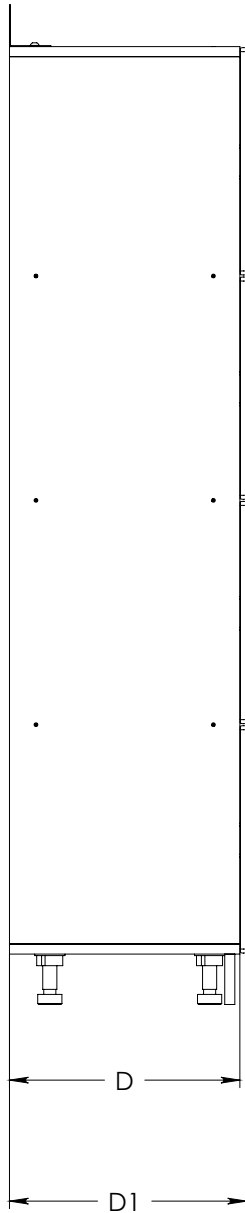

INTERIOR VIEW
WITHOUT DOOR

SIDE VIEW

3D VIEW

TOP VIEW

STANDART SIZE OPTIONS

	9"	12"	15"	18"
OA Width (W1)	9"	12"	15"	18"
	228mm	305mm	381mm	457mm
Compartment Depth (D)	12"	15"	18"	20"
	305mm	381mm	457mm	504mm
OA Depth (D1)	12.5"	15.5"	18.5"	20.5"
	318mm	394mm	470mm	507mm
Height no Legs/Base (H)	48"	60"	71"	80"
	1219mm	1524mm	1800mm	2032mm