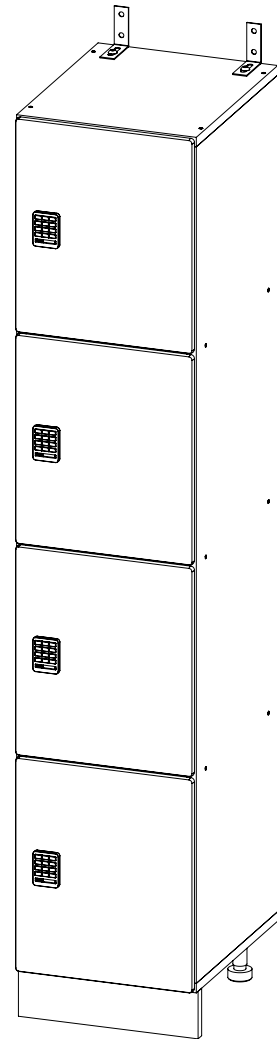

INTERIOR VIEW
WITHOUT DOOR

SIDE VIEW

3D VIEW

TOP VIEW

STANDART SIZE OPTIONS

	9"	12"	15"	18"
OA Width (W1)	9"	12"	15"	18"
	228mm	305mm	381mm	457mm
Compartment Depth (D)	12"	15"	18"	20"
	305mm	381mm	457mm	504mm
OA Depth (D1)	12.5"	15.5"	18.5"	20.5"
	318mm	394mm	470mm	507mm
Height no Legs/Base (H)	48"	60"	71"	80"
	1219mm	1524mm	1800mm	2032mm