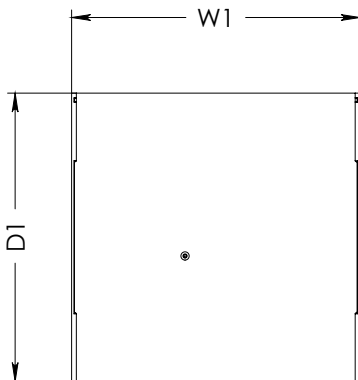

FOREMAN® ATHLETIC LOCKER. Model TRIUMPH 72" High

FRONT VIEW

Hook placement option 1

FRONT VIEW

Hook placement option 2

3D VIEW

TOP VIEW

STANDARD SIZE OPTIONS

STANDARD SIZE OPTIONS	
Option 1	18" x 18" (457mm x 457 mm)
Option 2	24" x 18" (610mm x 457mm)
Option 3	24" x 24" (610mm x 610mm)