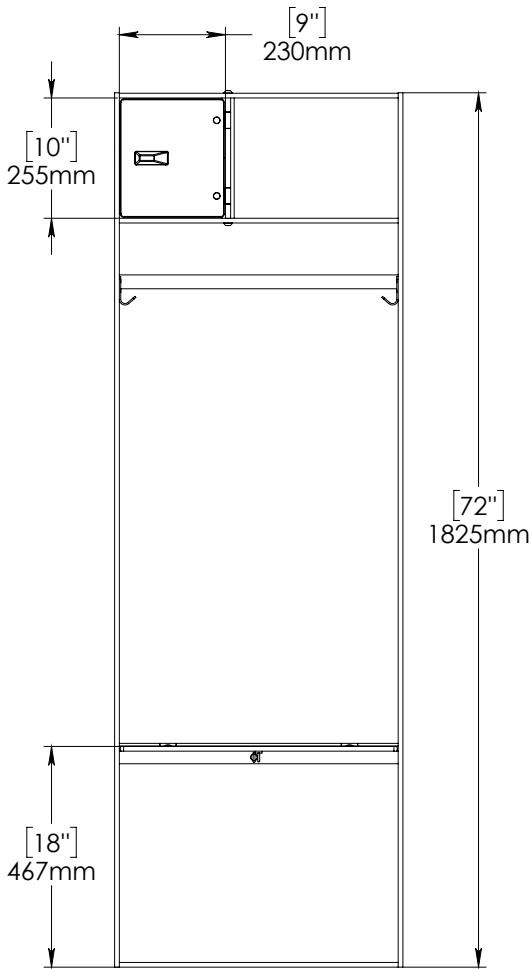

FOREMAN® ATHLETIC LOCKER. Model TRIUMPH 72" High

FRONT VIEW

Hook placement option 1

FRONT VIEW

Hook placement option 2

3D VIEW

TOP VIEW

STANDARD SIZE OPTIONS

STANDARD SIZE OPTIONS	
Option 1	18" x 18" (457mm x 457 mm)
Option 2	24" x 18" (610mm x 457mm)
Option 3	24" x 24" (610mm x 610mm)