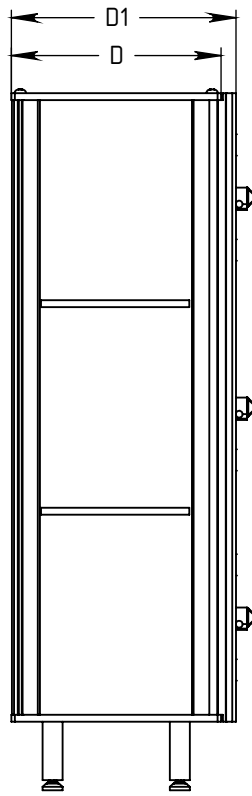

FOREMAN Console 3-tier Locker 36" High

INTERIOR VIEW
WITHOUT DOOR

SIDE VIEW

TOP VIEW

ANY NUMBER OF TOWERS HAS
SHARED COMMON PANELS

STANDARD SIZE OPTIONS

| | 9" | 12" | 15" | 18" |
|---------------|-------|-------|-------|-------|
| Width CTC (W) | 9" | 12" | 15" | 18" |
| | 228mm | 305mm | 381mm | 457mm |
| OA Width (W1) | 10" | 13" | 16" | 19" |
| | 254mm | 331mm | 407mm | 483mm |
| Depth (D) | 12" | 15" | 18" | 20" |
| | 305mm | 381mm | 457mm | 504mm |
| OA Depth (D1) | 12.8" | 15.8" | 18.8" | 20.6" |
| | 325mm | 401mm | 477mm | 524mm |

DESCRIPTION

Console 3-tier Locker 36" High

--

SCALE: --

NAME

DRAWN BY KB

MRG APPR. NB

Page 1 of 2