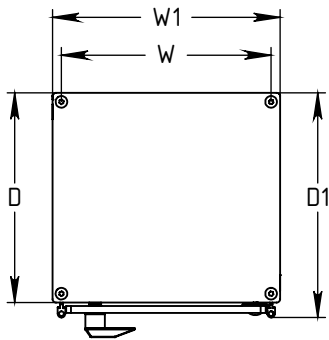

FOREMAN Console 3-tier Locker 36" High

INTERIOR VIEW
WITHOUT DOOR

SIDE VIEW

TOP VIEW

ANY NUMBER OF TOWERS HAS
SHARED COMMON PANELS

STANDARD SIZE OPTIONS

| | 9" | 12" | 15" | 18" |
|---------------|-------|-------|-------|-------|
| Width CTC (W) | 9" | 12" | 15" | 18" |
| | 228mm | 305mm | 381mm | 457mm |
| OA Width (W1) | 10" | 13" | 16" | 19" |
| | 254mm | 331mm | 407mm | 483mm |
| Depth (D) | 12" | 15" | 18" | 20" |
| | 305mm | 381mm | 457mm | 504mm |
| OA Depth (D1) | 12.8" | 15.8" | 18.8" | 20.6" |
| | 325mm | 401mm | 477mm | 524mm |

DESCRIPTION

Console 3-tier Locker 36" High

--

SCALE: --

NAME

DRAWN BY KB

MRG APPR. NB

Page 1 of 2