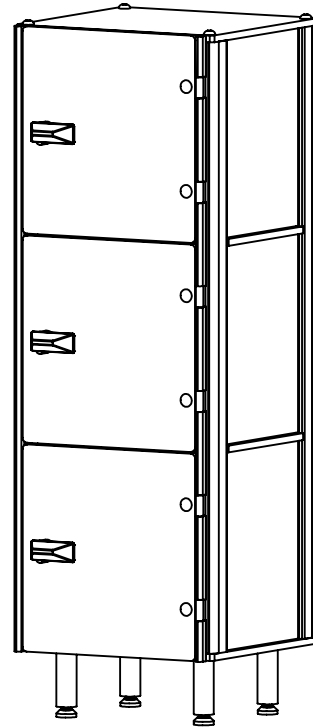

FOREMAN Console 3-tier Locker 36" High

INTERIOR VIEW
WITHOUT DOOR

SIDE VIEW

TOP VIEW

ANY NUMBER OF TOWERS HAS
SHARED COMMON PANELS

STANDARD SIZE OPTIONS

| | 9" | 12" | 15" | 18" |
|---------------|-------|-------|-------|-------|
| Width CTC (W) | 9" | 12" | 15" | 18" |
| | 228mm | 305mm | 381mm | 457mm |
| OA Width (W1) | 10" | 13" | 16" | 19" |
| | 254mm | 331mm | 407mm | 483mm |
| Depth (D) | 12" | 15" | 18" | 20" |
| | 305mm | 381mm | 457mm | 504mm |
| OA Depth (D1) | 12.8" | 15.8" | 18.8" | 20.6" |
| | 325mm | 401mm | 477mm | 524mm |

DESCRIPTION

Console 3-tier Locker 36" High

--

SCALE: --

NAME

DRAWN BY KB

MRG APPR. NB

Page 1 of 2