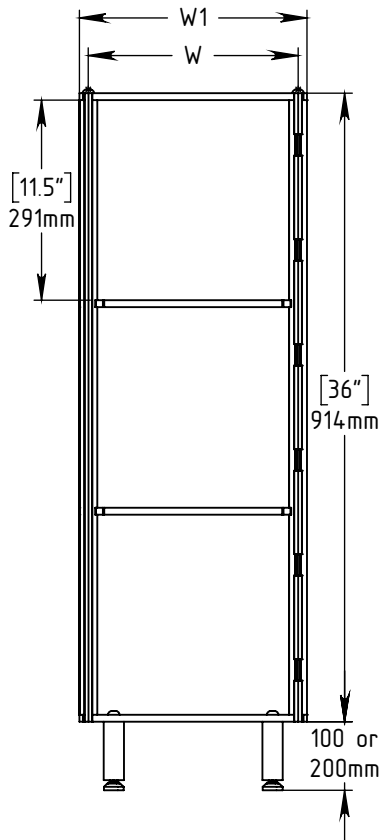

FOREMAN Console 3-tier Locker 36" High

INTERIOR VIEW
WITHOUT DOOR

SIDE VIEW

TOP VIEW

ANY NUMBER OF TOWERS HAS
SHARED COMMON PANELS

STANDARD SIZE OPTIONS

| | 9" | 12" | 15" | 18" |
|---------------|-------|-------|-------|-------|
| Width CTC (W) | 9" | 12" | 15" | 18" |
| | 228mm | 305mm | 381mm | 457mm |
| OA Width (W1) | 10" | 13" | 16" | 19" |
| | 254mm | 331mm | 407mm | 483mm |
| Depth (D) | 12" | 15" | 18" | 20" |
| | 305mm | 381mm | 457mm | 504mm |
| OA Depth (D1) | 12.8" | 15.8" | 18.8" | 20.6" |
| | 325mm | 401mm | 477mm | 524mm |

DESCRIPTION

Console 3-tier Locker 36" High

--

SCALE: --

NAME

DRAWN BY KB

MRG APPR. NB

Page 1 of 2