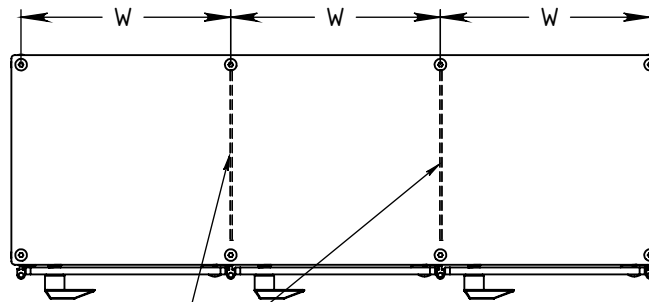

FOREMAN Console 3-tier Locker 36" High

INTERIOR VIEW
WITHOUT DOOR

SIDE VIEW

TOP VIEW

ANY NUMBER OF TOWERS HAS
SHARED COMMON PANELS

STANDARD SIZE OPTIONS

| | 9" | 12" | 15" | 18" |
|---------------|-------|-------|-------|-------|
| Width CTC (W) | 9" | 12" | 15" | 18" |
| | 228mm | 305mm | 381mm | 457mm |
| OA Width (W1) | 10" | 13" | 16" | 19" |
| | 254mm | 331mm | 407mm | 483mm |
| Depth (D) | 12" | 15" | 18" | 20" |
| | 305mm | 381mm | 457mm | 504mm |
| OA Depth (D1) | 12.8" | 15.8" | 18.8" | 20.6" |
| | 325mm | 401mm | 477mm | 524mm |

DESCRIPTION

Console 3-tier Locker 36" High

--

SCALE: --

NAME

DRAWN BY KB

MRG APPR. NB

Page 1 of 2