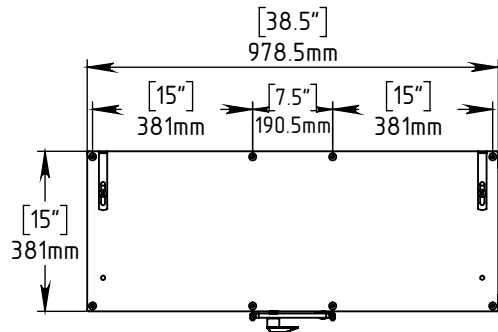

FOREMAN® Combo Tower

INTERIOR VIEW
WITHOUT DOOR

SIDE VIEW

3D VIEW

TOP VIEW

FOREMAN
locker systems

PROPRIETARY AND CONFIDENTIAL

THE INFORMATION CONTAINED IN THIS DRAWING IS THE SOLE PROPERTY OF FOREMAN PRODUCTS LLC. ANY REPRODUCTION IN PART OR AS A WHOLE WITHOUT THE WRITTEN PERMISSION OF FOREMAN PRODUCTS LLC IS PROHIBITED.

DESCRIPTION

Combo Tower

--

SCALE: --

NAME

DRAWN BY KB

MRG APPR. NB

Page 1 of 2