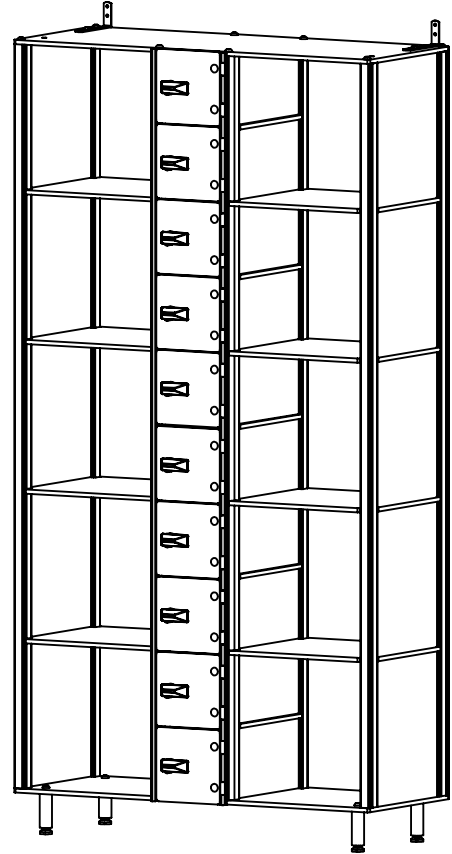

FOREMAN® Combo Tower

INTERIOR VIEW
WITHOUT DOOR

SIDE VIEW

3D VIEW

TOP VIEW

FOREMAN
locker systems

PROPRIETARY AND CONFIDENTIAL

THE INFORMATION CONTAINED IN THIS DRAWING IS THE SOLE PROPERTY OF FOREMAN PRODUCTS LLC. ANY REPRODUCTION IN PART OR AS A WHOLE WITHOUT THE WRITTEN PERMISSION OF FOREMAN PRODUCTS LLC IS PROHIBITED.

DESCRIPTION

Combo Tower

--

SCALE: --

NAME

DRAWN BY KB

MRG APPR. NB

Page 1 of 2