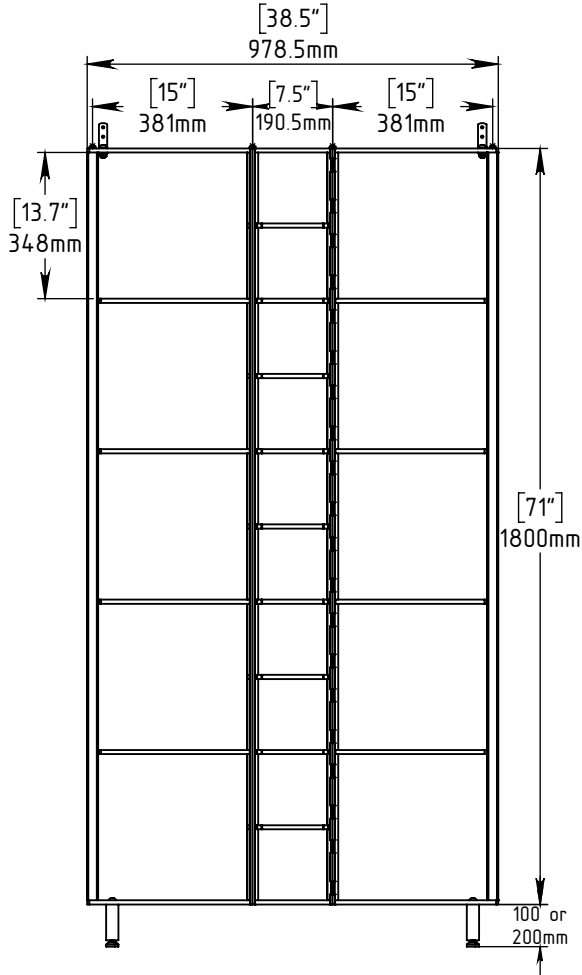

FOREMAN® Combo Tower

INTERIOR VIEW
WITHOUT DOOR

SIDE VIEW

3D VIEW

TOP VIEW

FOREMAN
locker systems

PROPRIETARY AND CONFIDENTIAL

THE INFORMATION CONTAINED IN THIS DRAWING IS THE SOLE PROPERTY OF FOREMAN PRODUCTS LLC. ANY REPRODUCTION IN PART OR AS A WHOLE WITHOUT THE WRITTEN PERMISSION OF FOREMAN PRODUCTS LLC IS PROHIBITED.

DESCRIPTION

Combo Tower

--

SCALE: --

NAME

DRAWN BY KB

MRG APPR. NB

Page 1 of 2