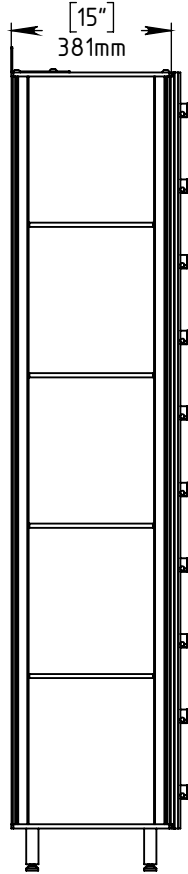

FOREMAN® Combo Tower

INTERIOR VIEW
WITHOUT DOOR

SIDE VIEW

3D VIEW

TOP VIEW

FOREMAN
locker systems

PROPRIETARY AND CONFIDENTIAL

THE INFORMATION CONTAINED IN THIS DRAWING IS THE SOLE PROPERTY OF FOREMAN PRODUCTS LLC. ANY REPRODUCTION IN PART OR AS A WHOLE WITHOUT THE WRITTEN PERMISSION OF FOREMAN PRODUCTS LLC IS PROHIBITED.

DESCRIPTION

Combo Tower

--

SCALE: --

NAME

DRAWN BY KB

MRG APPR. NB

Page 1 of 2