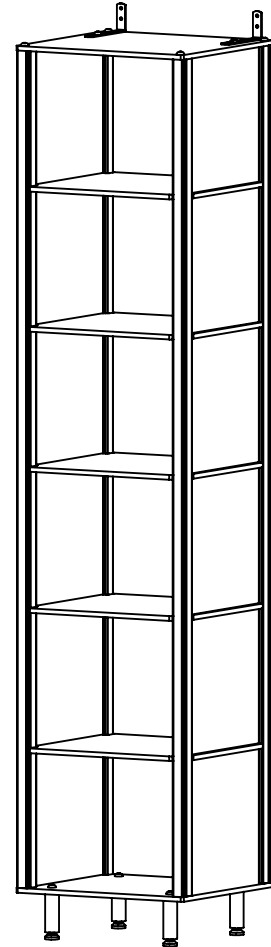

FOREMAN® 6-Tier Open Cubbies

INTERIOR VIEW

SIDE VIEW

TOP VIEW

ANY NUMBER OF TOWERS HAS SHARED COMMON PANELS

STANDARD SIZE OPTIONS

	9"	12"	15"	18"
Width CTC (w)	228mm	305mm	381mm	457mm
	10"	13"	16"	19"
OA Width (W1)	254mm	331mm	407mm	483mm
	12"	15"	18"	20"
Depth (D)	305mm	381mm	457mm	504mm

DESCRIPTION

6-Tier Open Cubbies

--

SCALE: --

NAME

DRAWN BY KB

MRG APPR. NB

Page 1 of 2