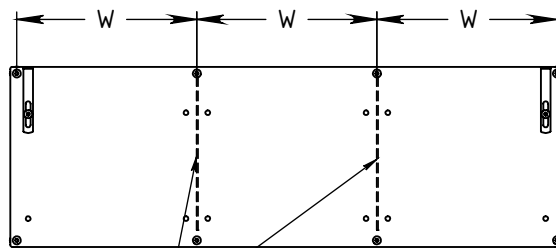

FOREMAN® 6-Tier Open Cubbies

INTERIOR VIEW

SIDE VIEW

TOP VIEW

ANY NUMBER OF TOWERS HAS SHARED COMMON PANELS

STANDARD SIZE OPTIONS

	9"	12"	15"	18"
Width CTC (w)	228mm	305mm	381mm	457mm
	10"	13"	16"	19"
OA Width (W1)	254mm	331mm	407mm	483mm
	12"	15"	18"	20"
Depth (D)	305mm	381mm	457mm	504mm

DESCRIPTION

6-Tier Open Cubbies

--

SCALE: --

NAME

DRAWN BY KB

MRG APPR. NB

Page 1 of 2