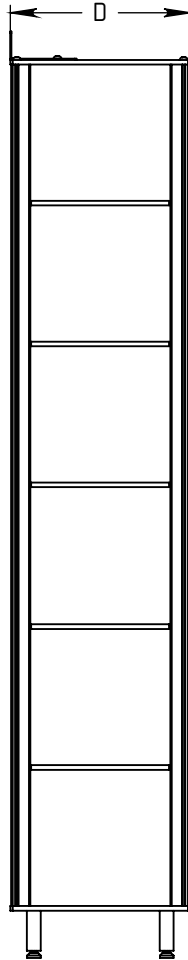

FOREMAN® 6-Tier Open Cubbies

INTERIOR VIEW

SIDE VIEW

TOP VIEW

ANY NUMBER OF TOWERS HAS SHARED COMMON PANELS

STANDARD SIZE OPTIONS

	9"	12"	15"	18"
Width CTC (w)	228mm	305mm	381mm	457mm
	10"	13"	16"	19"
OA Width (W1)	254mm	331mm	407mm	483mm
	12"	15"	18"	20"
Depth (D)	305mm	381mm	457mm	504mm

DESCRIPTION

6-Tier Open Cubbies

--

SCALE: --

NAME

DRAWN BY KB

MRG APPR. NB

Page 1 of 2