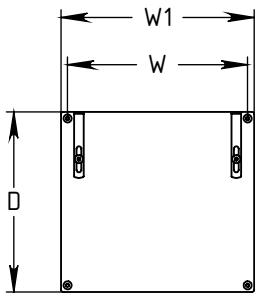

FOREMAN® 6-Tier Open Cubbies

INTERIOR VIEW

SIDE VIEW

TOP VIEW

ANY NUMBER OF TOWERS HAS SHARED COMMON PANELS

STANDARD SIZE OPTIONS

	9"	12"	15"	18"
Width CTC (w)	228mm	305mm	381mm	457mm
	10"	13"	16"	19"
OA Width (W1)	254mm	331mm	407mm	483mm
	12"	15"	18"	20"
Depth (D)	305mm	381mm	457mm	504mm

DESCRIPTION

6-Tier Open Cubbies

--

SCALE: --

NAME

DRAWN BY KB

MRG APPR. NB

Page 1 of 2