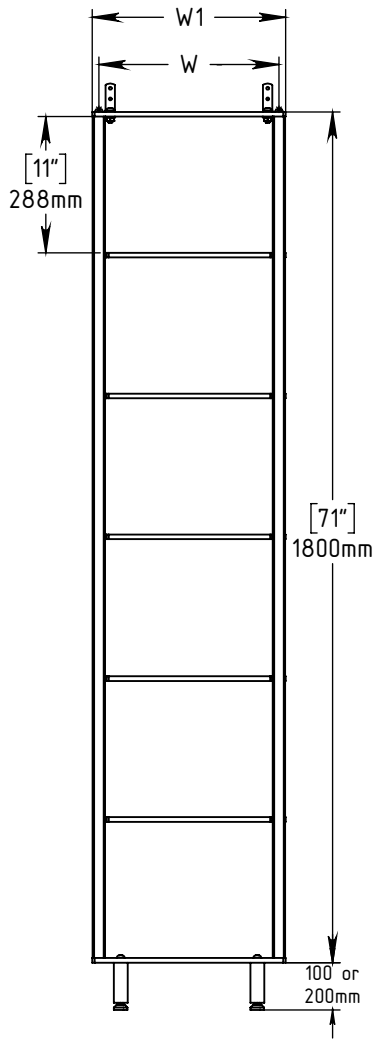

FOREMAN® 6-Tier Open Cubbies

INTERIOR VIEW

SIDE VIEW

TOP VIEW

ANY NUMBER OF TOWERS HAS SHARED COMMON PANELS

STANDARD SIZE OPTIONS

	9"	12"	15"	18"
Width CTC (w)	228mm	305mm	381mm	457mm
	10"	13"	16"	19"
OA Width (W1)	254mm	331mm	407mm	483mm
	12"	15"	18"	20"
Depth (D)	305mm	381mm	457mm	504mm

DESCRIPTION

6-Tier Open Cubbies

--

SCALE: --

NAME

DRAWN BY KB

MRG APPR. NB

Page 1 of 2