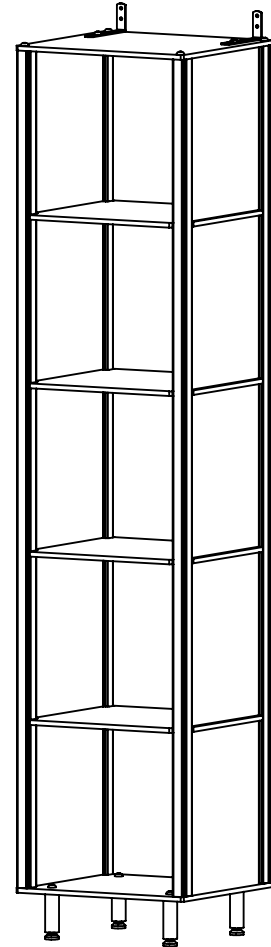

# FOREMAN 5-Tier Open Cubbies

INTERIOR VIEW

SIDE VIEW

TOP VIEW

ANY NUMBER OF TOWERS HAS SHARED COMMON PANELS

## STANDARD SIZE OPTIONS

	9"	12"	15"	18"
Width CTC (W)	9"	12"	15"	18"
	228mm	305mm	381mm	457mm
OA Width (W1)	10"	13"	16"	19"
	254mm	331mm	407mm	483mm
Depth (D)	12"	15"	18"	20"
	305mm	381mm	457mm	504mm

**FOREMAN**<sup>®</sup>  
locker systems

DESCRIPTION

5-Tier Open Cubbies

--

SCALE: --

NAME

DRAWN BY KB

MRG APPR. NB

Page 1 of 2