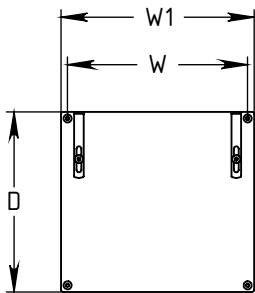

# FOREMAN 5-Tier Open Cubbies

INTERIOR VIEW

SIDE VIEW

TOP VIEW

ANY NUMBER OF TOWERS HAS SHARED COMMON PANELS

## STANDARD SIZE OPTIONS

	9"	12"	15"	18"
Width CTC (W)	9"	12"	15"	18"
	228mm	305mm	381mm	457mm
OA Width (W1)	10"	13"	16"	19"
	254mm	331mm	407mm	483mm
Depth (D)	12"	15"	18"	20"
	305mm	381mm	457mm	504mm

**FOREMAN**<sup>®</sup>  
locker systems