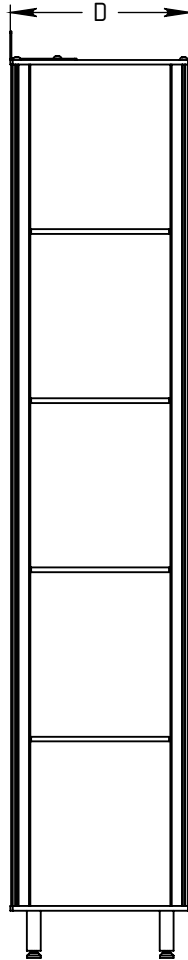

# FOREMAN 5-Tier Open Cubbies

INTERIOR VIEW

SIDE VIEW

TOP VIEW

ANY NUMBER OF TOWERS HAS SHARED COMMON PANELS

## STANDARD SIZE OPTIONS

	9"	12"	15"	18"
Width CTC (W)	9"	12"	15"	18"
	228mm	305mm	381mm	457mm
OA Width (W1)	10"	13"	16"	19"
	254mm	331mm	407mm	483mm
Depth (D)	12"	15"	18"	20"
	305mm	381mm	457mm	504mm

**FOREMAN**<sup>®</sup>  
locker systems

DESCRIPTION

5-Tier Open Cubbies

--

SCALE: --

NAME

DRAWN BY KB

MRG APPR. NB

Page 1 of 2