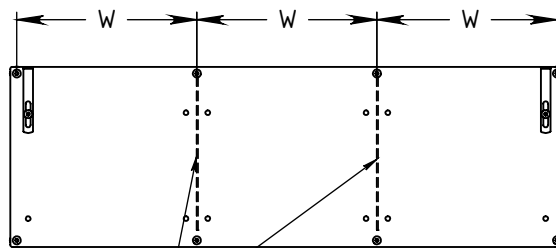

# FOREMAN 5-Tier Open Cubbies

INTERIOR VIEW

SIDE VIEW

TOP VIEW

ANY NUMBER OF TOWERS HAS SHARED COMMON PANELS

## STANDARD SIZE OPTIONS

	9"	12"	15"	18"
Width CTC (W)	9"	12"	15"	18"
	228mm	305mm	381mm	457mm
OA Width (W1)	10"	13"	16"	19"
	254mm	331mm	407mm	483mm
Depth (D)	12"	15"	18"	20"
	305mm	381mm	457mm	504mm

**FOREMAN**<sup>®</sup>  
locker systems

DESCRIPTION

5-Tier Open Cubbies

--

SCALE: --

NAME

DRAWN BY KB

MRG APPR. NB

Page 1 of 2