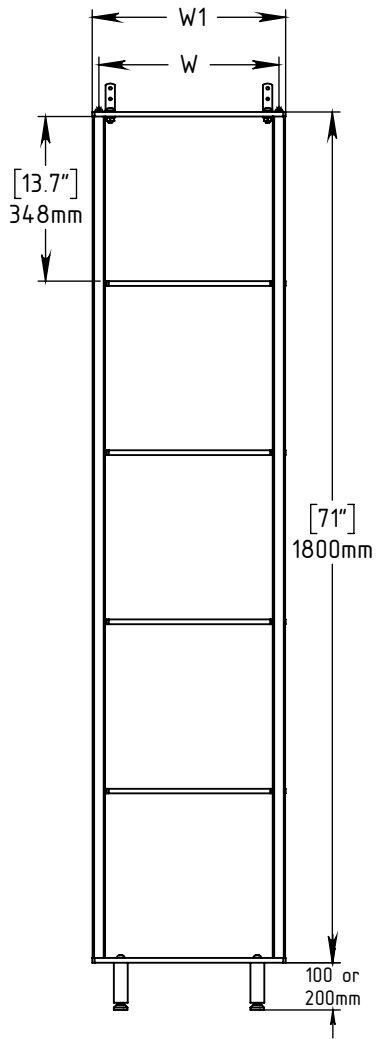

# FOREMAN 5-Tier Open Cubbies

INTERIOR VIEW

SIDE VIEW

TOP VIEW

ANY NUMBER OF TOWERS HAS SHARED COMMON PANELS

## STANDARD SIZE OPTIONS

	9"	12"	15"	18"
Width CTC (W)	9"	12"	15"	18"
	228mm	305mm	381mm	457mm
OA Width (W1)	10"	13"	16"	19"
	254mm	331mm	407mm	483mm
Depth (D)	12"	15"	18"	20"
	305mm	381mm	457mm	504mm

**FOREMAN**<sup>®</sup>  
locker systems

DESCRIPTION

5-Tier Open Cubbies

--

SCALE: --

NAME

DRAWN BY KB

MRG APPR. NB

Page 1 of 2