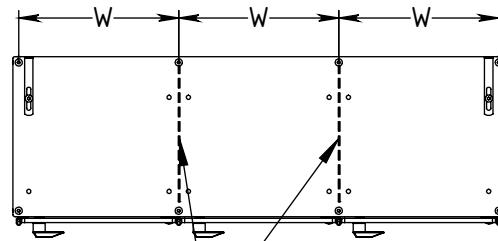

# FOREMAN® Executive Employee Locker with Lockable Inner Compartment

INTERIOR VIEW  
WITHOUT DOOR

SIDE VIEW

3D VIEW

TOP VIEW

ANY NUMBER OF TOWERS HAS  
SHARED COMMON PANELS

### STANDARD SIZE OPTIONS

	15"	18"	20"	---
Width CTC (W)	381mm	457mm	504mm	---
OA Width (W1)	16"	19"	21"	---
	409mm	485mm	532mm	
Depth (D)	12"	15"	18"	20"
	305mm	381mm	457mm	504mm
OA Depth (D1)	12.8"	15.8"	18.8"	20.6"
	325mm	401mm	477mm	524mm
Height no Legs/Base (H)	71"		80"	
	1800mm		2032mm	