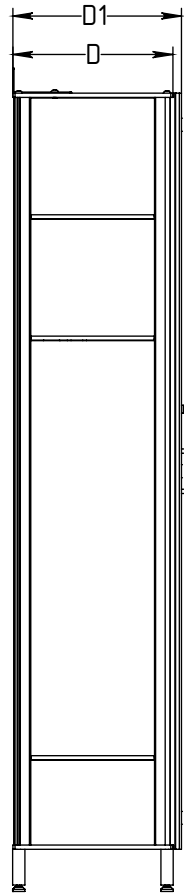

# FOREMAN® Executive Employee Locker with Lockable Inner Compartment

INTERIOR VIEW  
WITHOUT DOOR

SIDE VIEW

3D VIEW

TOP VIEW

ANY NUMBER OF TOWERS HAS  
SHARED COMMON PANELS

### STANDARD SIZE OPTIONS

	15"	18"	20"	---
Width CTC (W)	381mm	457mm	504mm	---
OA Width (W1)	16"	19"	21"	---
	409mm	485mm	532mm	
Depth (D)	12"	15"	18"	20"
	305mm	381mm	457mm	504mm
OA Depth (D1)	12.8"	15.8"	18.8"	20.6"
	325mm	401mm	477mm	524mm
Height no Legs/Base (H)	71"		80"	
	1800mm		2032mm	

SCALE: --

Page 1 of 2