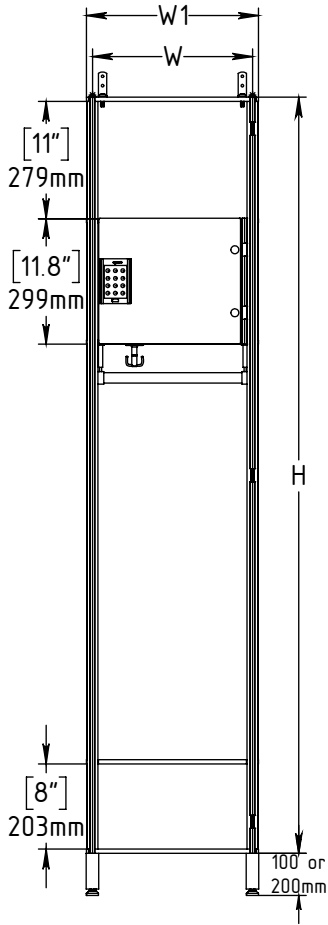

# FOREMAN® Executive Employee Locker with Lockable Inner Compartment

INTERIOR VIEW  
WITHOUT DOOR

SIDE VIEW

3D VIEW

TOP VIEW

ANY NUMBER OF TOWERS HAS  
SHARED COMMON PANELS

### STANDARD SIZE OPTIONS

	15"	18"	20"	---
Width CTC (W)	381mm	457mm	504mm	---
OA Width (W1)	16"	19"	21"	---
	409mm	485mm	532mm	
Depth (D)	12"	15"	18"	20"
	305mm	381mm	457mm	504mm
OA Depth (D1)	12.8"	15.8"	18.8"	20.6"
	325mm	401mm	477mm	524mm
Height no Legs/Base (H)	71"		80"	
	1800mm		2032mm	

SCALE: --

Page 1 of 2