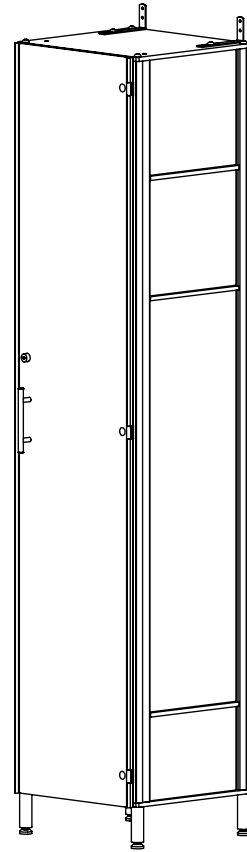

# FOREMAN® Executive Employee Locker with Lockable Inner Compartment

INTERIOR VIEW  
WITHOUT DOOR

SIDE VIEW

3D VIEW

TOP VIEW

ANY NUMBER OF TOWERS HAS  
SHARED COMMON PANELS

### STANDARD SIZE OPTIONS

	15"	18"	20"	---
Width CTC (W)	381mm	457mm	504mm	---
OA Width (W1)	16"	19"	21"	---
	409mm	485mm	532mm	
Depth (D)	12"	15"	18"	20"
	305mm	381mm	457mm	504mm
OA Depth (D1)	12.8"	15.8"	18.8"	20.6"
	325mm	401mm	477mm	524mm
Height no Legs/Base (H)	71"		80"	
	1800mm		2032mm	