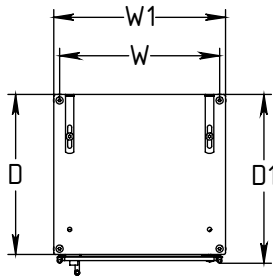

# FOREMAN® Executive Employee Locker with Lockable Inner Compartment

INTERIOR VIEW  
WITHOUT DOOR

SIDE VIEW

3D VIEW

TOP VIEW

ANY NUMBER OF TOWERS HAS  
SHARED COMMON PANELS

### STANDARD SIZE OPTIONS

	15"	18"	20"	---
Width CTC (W)	381mm	457mm	504mm	---
OA Width (W1)	16"	19"	21"	---
	409mm	485mm	532mm	
Depth (D)	12"	15"	18"	20"
	305mm	381mm	457mm	504mm
OA Depth (D1)	12.8"	15.8"	18.8"	20.6"
	325mm	401mm	477mm	524mm
Height no Legs/Base (H)	71"		80"	
	1800mm		2032mm	