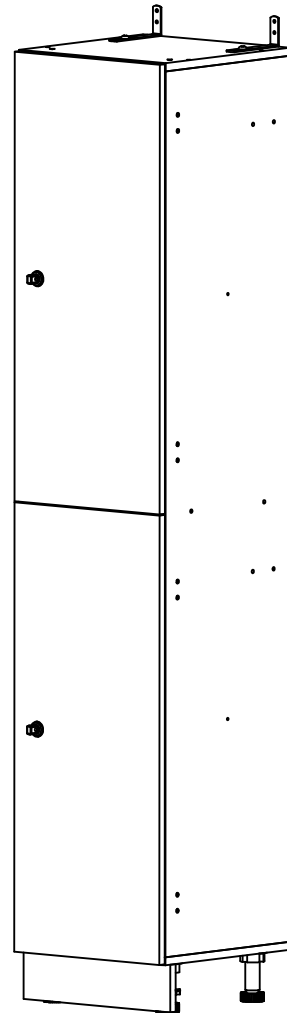

FOREMAN® Plastic Laminate 2-Tier Locker

INTERIOR VIEW
WITHOUT DOOR

SIDE VIEW

3D VIEW

TOP VIEW

STANDARD SIZE OPTIONS				
OA Width (W1)	9"	12"	15"	18"
	228mm	305mm	381mm	457mm
Compartment Depth (D)	12"	15"	18"	20"
	305mm	381mm	457mm	504mm
Height no Legs/Base (H)	48"	60"	72"	80"
	1219mm	1524mm	1828mm	2032mm

DESCRIPTION

Plastic Laminate 2-Tier Locker
--
SCALE: --

NAME

DRAWN BY KB
MRG APPR. NB
Page 1 of 3

DATE

08.08.2020
--