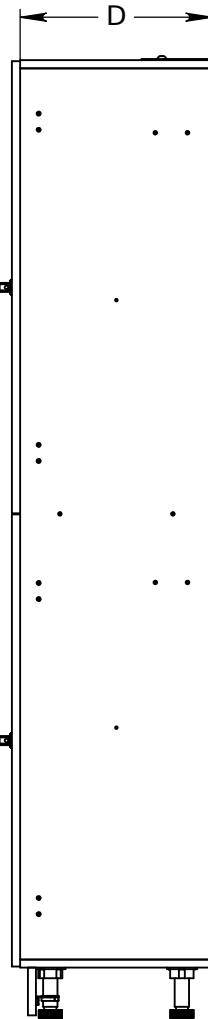

FOREMAN® Plastic Laminate 2-Tier Locker

INTERIOR VIEW
WITHOUT DOOR

SIDE VIEW

3D VIEW

TOP VIEW

STANDARD SIZE OPTIONS				
OA Width (W1)	9"	12"	15"	18"
	228mm	305mm	381mm	457mm
Compartment Depth (D)	12"	15"	18"	20"
	305mm	381mm	457mm	504mm
Height no Legs/Base (H)	48"	60"	72"	80"
	1219mm	1524mm	1828mm	2032mm

DESCRIPTION

Plastic Laminate 2-Tier Locker
--
SCALE: --

NAME

DRAWN BY KB
MRG APPR. NB
Page 1 of 3

DATE

08.08.2020
--