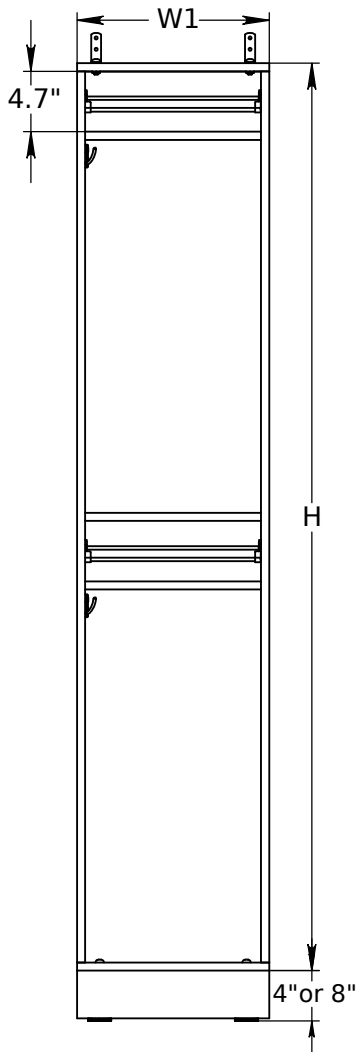

FOREMAN® Plastic Laminate 2-Tier Locker

INTERIOR VIEW
WITHOUT DOOR

SIDE VIEW

3D VIEW

TOP VIEW

STANDARD SIZE OPTIONS				
OA Width (W1)	9"	12"	15"	18"
	228mm	305mm	381mm	457mm
Compartment Depth (D)	12"	15"	18"	20"
	305mm	381mm	457mm	504mm
Height no Legs/Base (H)	48"	60"	72"	80"
	1219mm	1524mm	1828mm	2032mm

DESCRIPTION

Plastic Laminate 2-Tier Locker
--
SCALE: --

NAME

DRAWN BY KB
MRG APPR. NB
Page 1 of 3

DATE

08.08.2020
--