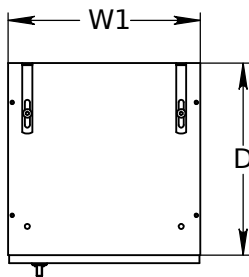

FOREMAN® Plastic Laminate 2-Tier Locker

INTERIOR VIEW
WITHOUT DOOR

SIDE VIEW

3D VIEW

TOP VIEW

STANDARD SIZE OPTIONS				
OA Width (W1)	9"	12"	15"	18"
	228mm	305mm	381mm	457mm
Compartment Depth (D)	12"	15"	18"	20"
	305mm	381mm	457mm	504mm
Height no Legs/Base (H)	48"	60"	72"	80"
	1219mm	1524mm	1828mm	2032mm

DESCRIPTION

Plastic Laminate 2-Tier Locker
--
SCALE: --

NAME

DRAWN BY KB
MRG APPR. NB
Page 1 of 3

DATE

08.08.2020
--