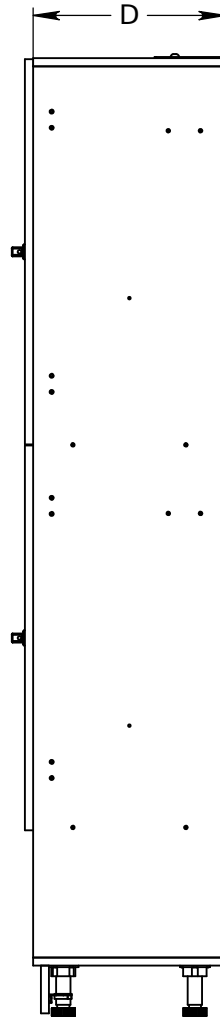

FOREMAN® Plastic Laminate 2-Tier Locker with Cubby

INTERIOR VIEW
WITHOUT DOOR

SIDE VIEW

3D VIEW

TOP VIEW

STANDARD SIZE OPTIONS

	9"	12"	15"	18"
OA Width (W1)	228mm	305mm	381mm	457mm
Compartment Depth (D)	12"	15"	18"	20"
	305mm	381mm	457mm	504mm
Height no Legs/Base (H)	48"	60"	72"	80"
	1219mm	1524mm	1828mm	2032mm

DESCRIPTION

Plastic Laminate 2-Tier Locker with Cubby
--
SCALE: --

NAME

DRAWN BY KB
MRG APPR. NB

DATE

08.08.2020
--