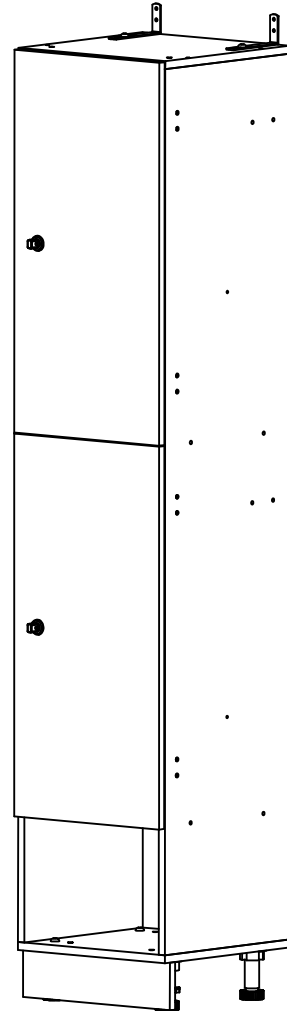

FOREMAN® Plastic Laminate 2-Tier Locker with Cubby

INTERIOR VIEW
WITHOUT DOOR

SIDE VIEW

3D VIEW

TOP VIEW

STANDARD SIZE OPTIONS

	9"	12"	15"	18"
OA Width (W1)	228mm	305mm	381mm	457mm
Compartment Depth (D)	12"	15"	18"	20"
	305mm	381mm	457mm	504mm
Height no Legs/Base (H)	48"	60"	72"	80"
	1219mm	1524mm	1828mm	2032mm

DESCRIPTION

Plastic Laminate 2-Tier Locker with Cubby
--
SCALE: --

NAME

DRAWN BY KB
MRG APPR. NB

DATE

08.08.2020
--