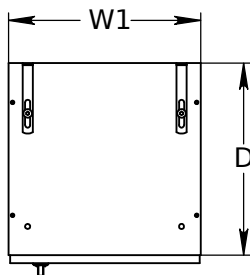

FOREMAN® Plastic Laminate 2-Tier Locker with Cubby

INTERIOR VIEW
WITHOUT DOOR

SIDE VIEW

3D VIEW

TOP VIEW

STANDARD SIZE OPTIONS

	9"	12"	15"	18"
OA Width (W1)	228mm	305mm	381mm	457mm
Compartment Depth (D)	12"	15"	18"	20"
	305mm	381mm	457mm	504mm
Height no Legs/Base (H)	48"	60"	72"	80"
	1219mm	1524mm	1828mm	2032mm

DESCRIPTION

Plastic Laminate 2-Tier Locker with Cubby
--
SCALE: --

NAME

DRAWN BY KB
MRG APPR. NB

DATE

08.08.2020
--