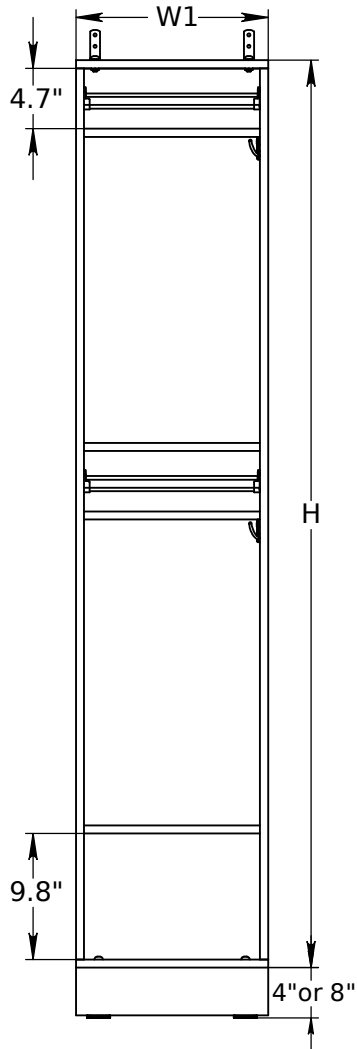

FOREMAN® Plastic Laminate 2-Tier Locker with Cubby

INTERIOR VIEW
WITHOUT DOOR

SIDE VIEW

3D VIEW

TOP VIEW

STANDARD SIZE OPTIONS

	9"	12"	15"	18"
OA Width (W1)	228mm	305mm	381mm	457mm
Compartment Depth (D)	12"	15"	18"	20"
	305mm	381mm	457mm	504mm
Height no Legs/Base (H)	48"	60"	72"	80"
	1219mm	1524mm	1828mm	2032mm

DESCRIPTION

Plastic Laminate 2-Tier Locker with Cubby
--
SCALE: --

NAME

DRAWN BY KB
MRG APPR. NB

DATE

08.08.2020
--