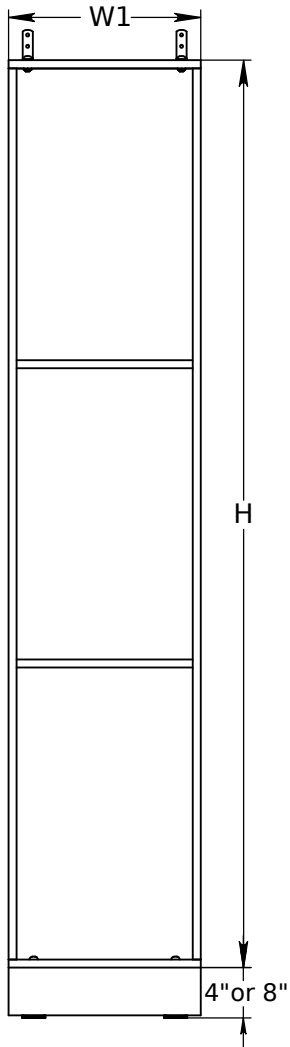

FOREMAN® Plastic Laminate 3-Tier Locker

INTERIOR VIEW
WITHOUT DOOR

SIDE VIEW

3D VIEW

TOP VIEW

STANDARD SIZE OPTIONS				
OA Width (W1)	9"	12"	15"	18"
	228mm	305mm	381mm	457mm
Compartment Depth (D)	12"	15"	18"	20"
	305mm	381mm	457mm	504mm
Height no Legs/Base (H)	48"	60"	72"	80"
	1219mm	1524mm	1828mm	2032mm