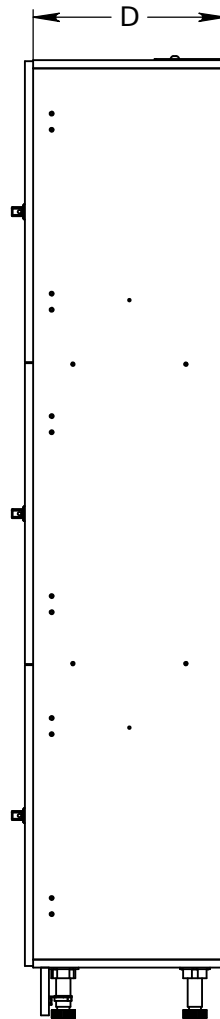

FOREMAN® Plastic Laminate 3-Tier Locker

INTERIOR VIEW
WITHOUT DOOR

SIDE VIEW

3D VIEW

TOP VIEW

STANDARD SIZE OPTIONS				
OA Width (W1)	9"	12"	15"	18"
	228mm	305mm	381mm	457mm
Compartment Depth (D)	12"	15"	18"	20"
	305mm	381mm	457mm	504mm
Height no Legs/Base (H)	48"	60"	72"	80"
	1219mm	1524mm	1828mm	2032mm

DESCRIPTION	NAME	DATE
Plastic Laminate 3-Tier Locker	KB	08.08.2020
SCALE: --	MRG APPR. NB	--
Page 1 of 3		