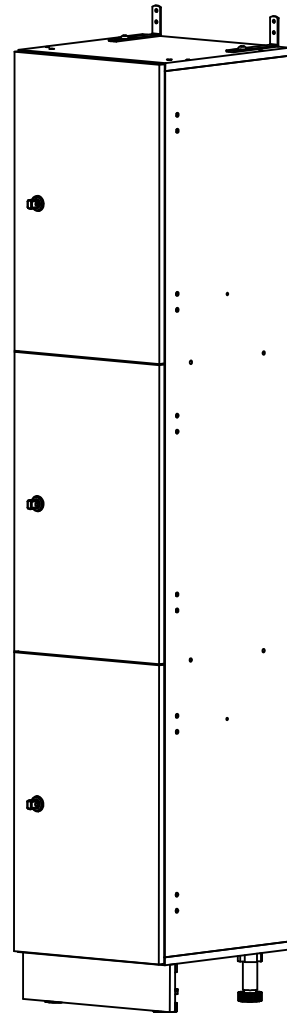

FOREMAN® Plastic Laminate 3-Tier Locker

INTERIOR VIEW
WITHOUT DOOR

SIDE VIEW

3D VIEW

TOP VIEW

STANDARD SIZE OPTIONS				
OA Width (W1)	9"	12"	15"	18"
	228mm	305mm	381mm	457mm
Compartment Depth (D)	12"	15"	18"	20"
	305mm	381mm	457mm	504mm
Height no Legs/Base (H)	48"	60"	72"	80"
	1219mm	1524mm	1828mm	2032mm