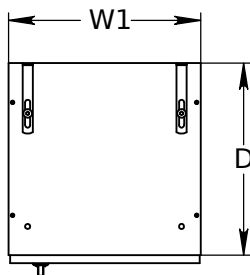

FOREMAN® Plastic Laminate 3-Tier Locker

INTERIOR VIEW
WITHOUT DOOR

SIDE VIEW

3D VIEW

TOP VIEW

STANDARD SIZE OPTIONS				
OA Width (W1)	9"	12"	15"	18"
	228mm	305mm	381mm	457mm
Compartment Depth (D)	12"	15"	18"	20"
	305mm	381mm	457mm	504mm
Height no Legs/Base (H)	48"	60"	72"	80"
	1219mm	1524mm	1828mm	2032mm