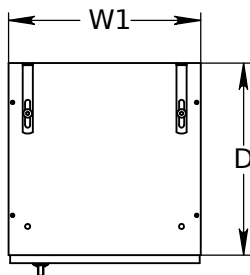

FOREMAN® Plastic Laminate 4-Tier Locker

INTERIOR VIEW
WITHOUT DOOR

SIDE VIEW

3D VIEW

TOP VIEW

STANDARD SIZE OPTIONS				
	9"	12"	15"	18"
OA Width (W1)	228mm	305mm	381mm	457mm
Compartment Depth (D)	12"	15"	18"	20"
	305mm	381mm	457mm	504mm
Height no Legs/Base (H)	48"	60"	72"	80"
	1219mm	1524mm	1828mm	2032mm