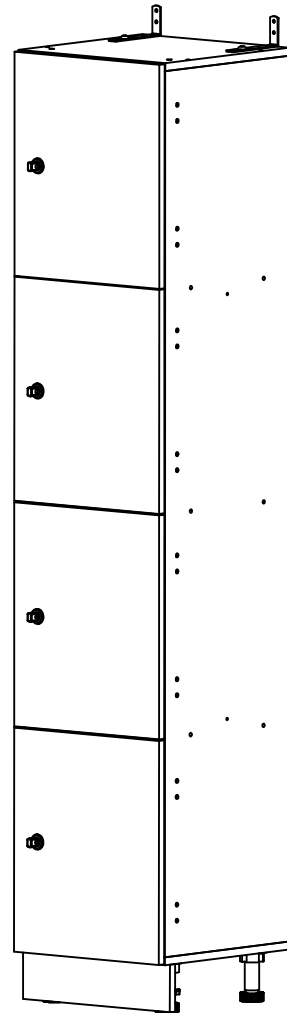

FOREMAN® Plastic Laminate 4-Tier Locker

INTERIOR VIEW
WITHOUT DOOR

SIDE VIEW

3D VIEW

TOP VIEW

STANDARD SIZE OPTIONS				
	9"	12"	15"	18"
OA Width (W1)	228mm	305mm	381mm	457mm
Compartment Depth (D)	12"	15"	18"	20"
	305mm	381mm	457mm	504mm
Height no Legs/Base (H)	48"	60"	72"	80"
	1219mm	1524mm	1828mm	2032mm

DESCRIPTION

Plastic Laminate 4-Tier Locker

NAME

KB

DATE

08.08.2020

SCALE: --

--