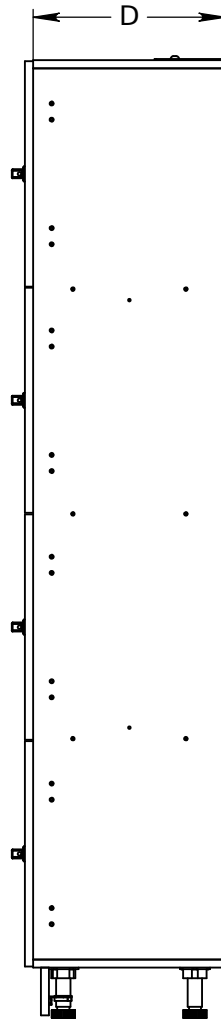

FOREMAN® Plastic Laminate 4-Tier Locker

INTERIOR VIEW
WITHOUT DOOR

SIDE VIEW

3D VIEW

TOP VIEW

STANDARD SIZE OPTIONS				
	9"	12"	15"	18"
OA Width (W1)	228mm	305mm	381mm	457mm
Compartment Depth (D)	12"	15"	18"	20"
	305mm	381mm	457mm	504mm
Height no Legs/Base (H)	48"	60"	72"	80"
	1219mm	1524mm	1828mm	2032mm

DESCRIPTION

Plastic Laminate 4-Tier Locker

NAME

KB

DATE

08.08.2020

SCALE: --

--