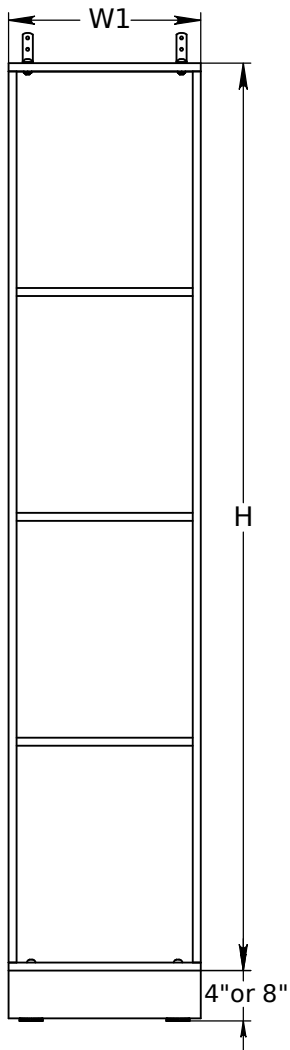

FOREMAN® Plastic Laminate 4-Tier Locker

INTERIOR VIEW
WITHOUT DOOR

SIDE VIEW

3D VIEW

TOP VIEW

STANDARD SIZE OPTIONS				
	9"	12"	15"	18"
OA Width (W1)	228mm	305mm	381mm	457mm
Compartment Depth (D)	12"	15"	18"	20"
	305mm	381mm	457mm	504mm
Height no Legs/Base (H)	48"	60"	72"	80"
	1219mm	1524mm	1828mm	2032mm

DESCRIPTION

Plastic Laminate 4-Tier Locker

NAME

KB

DATE

08.08.2020

SCALE: --

--