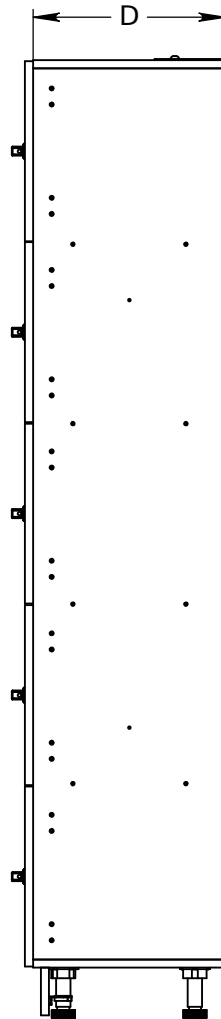

# FOREMAN® Plastic Laminate 5-Tier Locker

INTERIOR VIEW  
WITHOUT DOOR

SIDE VIEW

3D VIEW

TOP VIEW

STANDARD SIZE OPTIONS				
OA Width (W1)	9"	12"	15"	18"
	228mm	305mm	381mm	457mm
Compartment Depth (D)	12"	15"	18"	20"
	305mm	381mm	457mm	504mm
Height no Legs/Base (H)	48"	60"	72"	80"
	1219mm	1524mm	1828mm	2032mm

DESCRIPTION	NAME	DATE
Plastic Laminate 5-Tier Locker	KB	08.08.2020
--	NB	--
SCALE: --	Page 1 of 3	