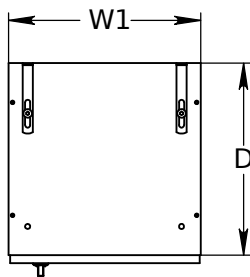

# FOREMAN® Plastic Laminate 5-Tier Locker

INTERIOR VIEW  
WITHOUT DOOR

SIDE VIEW

3D VIEW

TOP VIEW

STANDARD SIZE OPTIONS				
OA Width (W1)	9"	12"	15"	18"
	228mm	305mm	381mm	457mm
Compartment Depth (D)	12"	15"	18"	20"
	305mm	381mm	457mm	504mm
Height no Legs/Base (H)	48"	60"	72"	80"
	1219mm	1524mm	1828mm	2032mm