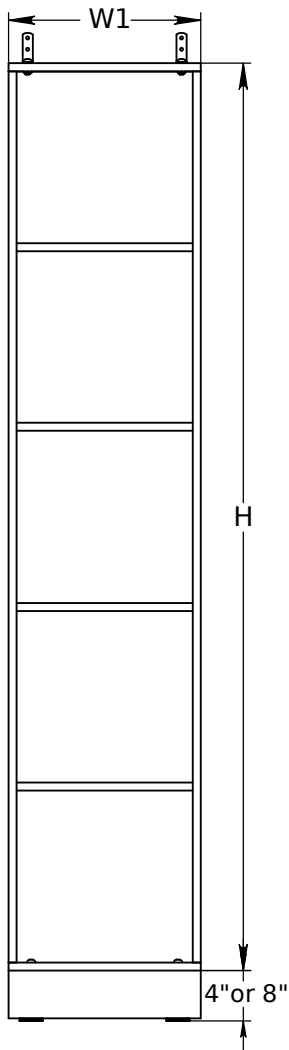

# FOREMAN® Plastic Laminate 5-Tier Locker

INTERIOR VIEW  
WITHOUT DOOR

SIDE VIEW

3D VIEW

TOP VIEW

STANDARD SIZE OPTIONS				
OA Width (W1)	9"	12"	15"	18"
	228mm	305mm	381mm	457mm
Compartment Depth (D)	12"	15"	18"	20"
	305mm	381mm	457mm	504mm
Height no Legs/Base (H)	48"	60"	72"	80"
	1219mm	1524mm	1828mm	2032mm

DESCRIPTION	NAME	DATE
Plastic Laminate 5-Tier Locker	KB	08.08.2020
--	NB	--
SCALE: --	Page 1 of 3	