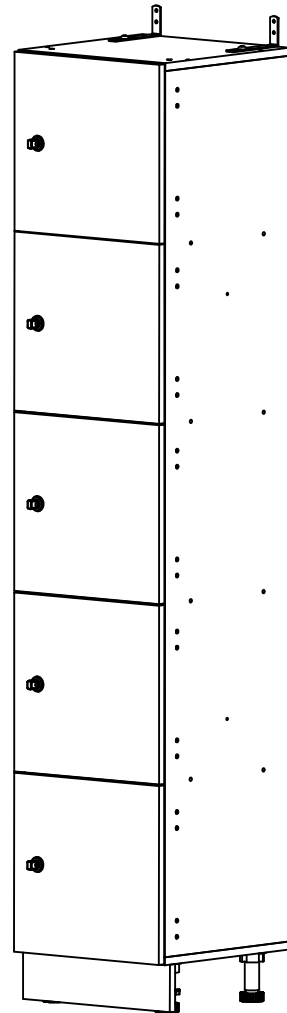

# FOREMAN® Plastic Laminate 5-Tier Locker

INTERIOR VIEW  
WITHOUT DOOR

SIDE VIEW

3D VIEW

TOP VIEW

STANDARD SIZE OPTIONS				
OA Width (W1)	9"	12"	15"	18"
	228mm	305mm	381mm	457mm
Compartment Depth (D)	12"	15"	18"	20"
	305mm	381mm	457mm	504mm
Height no Legs/Base (H)	48"	60"	72"	80"
	1219mm	1524mm	1828mm	2032mm

DESCRIPTION	NAME	DATE
Plastic Laminate 5-Tier Locker	KB	08.08.2020
--	NB	--
SCALE: --	Page 1 of 3	