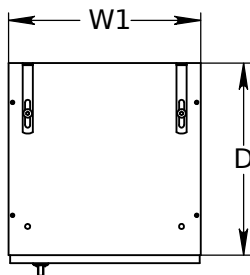

FOREMAN® Plastic Laminate 6-Tier Locker

INTERIOR VIEW
WITHOUT DOOR

SIDE VIEW

3D VIEW

TOP VIEW

STANDARD SIZE OPTIONS				
OA Width (W1)	9"	12"	15"	18"
	228mm	305mm	381mm	457mm
Compartment Depth (D)	12"	15"	18"	20"
	305mm	381mm	457mm	504mm
Height no Legs/Base (H)	48"	60"	72"	80"
	1219mm	1524mm	1828mm	2032mm