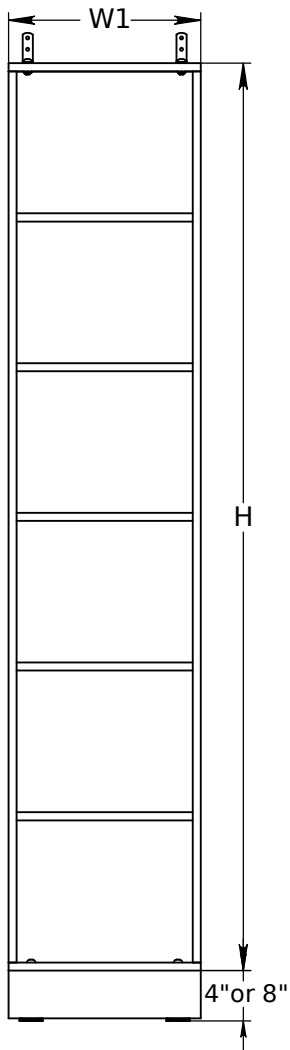

FOREMAN® Plastic Laminate 6-Tier Locker

INTERIOR VIEW
WITHOUT DOOR

SIDE VIEW

3D VIEW

TOP VIEW

STANDARD SIZE OPTIONS				
OA Width (W1)	9"	12"	15"	18"
	228mm	305mm	381mm	457mm
Compartment Depth (D)	12"	15"	18"	20"
	305mm	381mm	457mm	504mm
Height no Legs/Base (H)	48"	60"	72"	80"
	1219mm	1524mm	1828mm	2032mm

DESCRIPTION	NAME	DATE
Plastic Laminate 6-Tier Locker	KB	08.08.2020
--	NB	--
SCALE: --	Page 1 of 3	