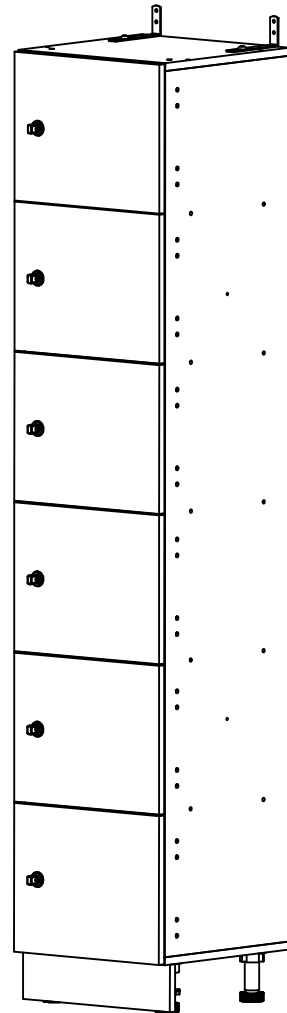

FOREMAN® Plastic Laminate 6-Tier Locker

INTERIOR VIEW
WITHOUT DOOR

SIDE VIEW

3D VIEW

TOP VIEW

STANDARD SIZE OPTIONS				
OA Width (W1)	9"	12"	15"	18"
	228mm	305mm	381mm	457mm
Compartment Depth (D)	12"	15"	18"	20"
	305mm	381mm	457mm	504mm
Height no Legs/Base (H)	48"	60"	72"	80"
	1219mm	1524mm	1828mm	2032mm