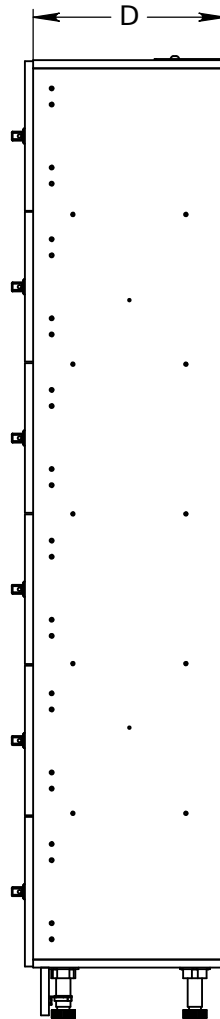

FOREMAN® Plastic Laminate 6-Tier Locker

INTERIOR VIEW
WITHOUT DOOR

SIDE VIEW

3D VIEW

TOP VIEW

STANDARD SIZE OPTIONS				
OA Width (W1)	9"	12"	15"	18"
	228mm	305mm	381mm	457mm
Compartment Depth (D)	12"	15"	18"	20"
	305mm	381mm	457mm	504mm
Height no Legs/Base (H)	48"	60"	72"	80"
	1219mm	1524mm	1828mm	2032mm

DESCRIPTION	NAME	DATE
Plastic Laminate 6-Tier Locker	KB	08.08.2020
--	NB	--
SCALE: --	Page 1 of 3	