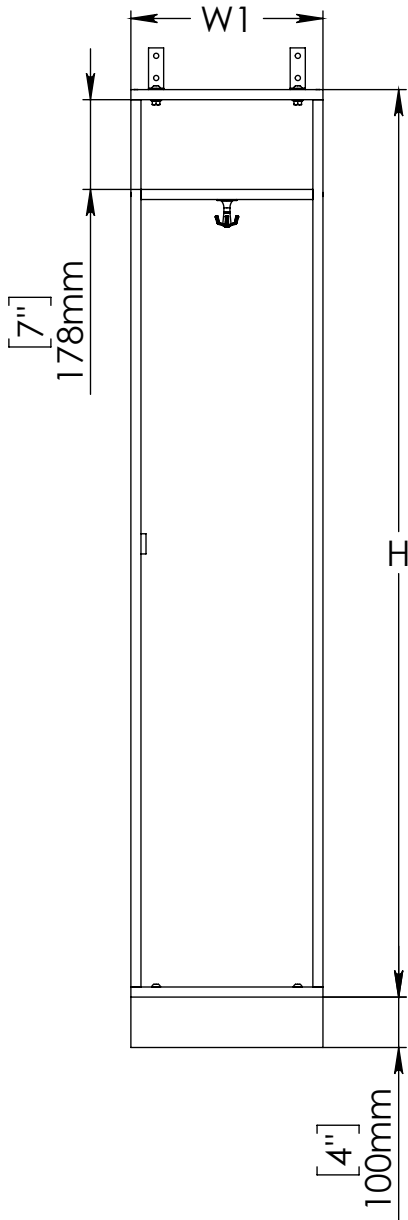

FOREMAN® Hybrid Single-Tier Locker

INTERIOR VIEW
WITHOUT DOOR

SIDE VIEW

3D VIEW

TOP VIEW

STANDART SIZE OPTIONS

	9"	12"	15"	18"
OA Width (W1)	9"	12"	15"	18"
	228mm	305mm	381mm	457mm
Compartment Depth (D)	12"	15"	18"	20"
	305mm	381mm	457mm	504mm
OA Depth (D1)	12.5"	15.5"	18.5"	20.5"
	318mm	394mm	470mm	507mm
Height no Legs/Base (H)	48"	60"	71"	80"
	1219mm	1524mm	1800mm	2032mm