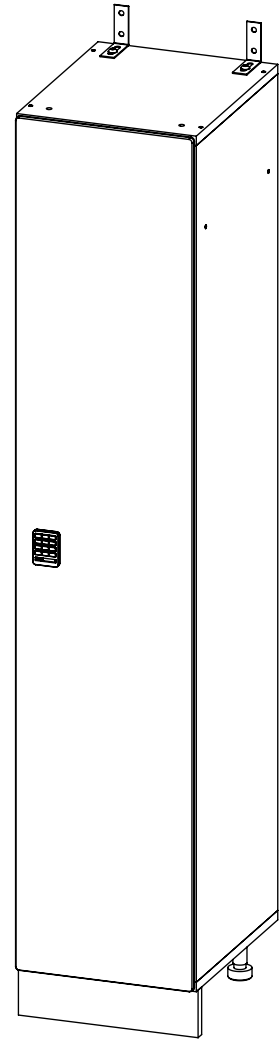

FOREMAN® Hybrid Single-Tier Locker

INTERIOR VIEW
WITHOUT DOOR

SIDE VIEW

3D VIEW

TOP VIEW

STANDART SIZE OPTIONS

	9"	12"	15"	18"
OA Width (W1)	9"	12"	15"	18"
	228mm	305mm	381mm	457mm
Compartment Depth (D)	12"	15"	18"	20"
	305mm	381mm	457mm	504mm
OA Depth (D1)	12.5"	15.5"	18.5"	20.5"
	318mm	394mm	470mm	507mm
Height no Legs/Base (H)	48"	60"	71"	80"
	1219mm	1524mm	1800mm	2032mm