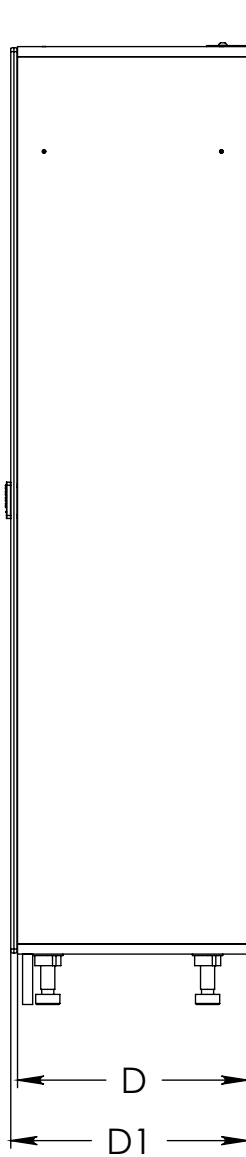

FOREMAN® Hybrid Single-Tier Locker

INTERIOR VIEW
WITHOUT DOOR

SIDE VIEW

3D VIEW

TOP VIEW

STANDART SIZE OPTIONS

	9"	12"	15"	18"
OA Width (W1)	9"	12"	15"	18"
	228mm	305mm	381mm	457mm
Compartment Depth (D)	12"	15"	18"	20"
	305mm	381mm	457mm	504mm
OA Depth (D1)	12.5"	15.5"	18.5"	20.5"
	318mm	394mm	470mm	507mm
Height no Legs/Base (H)	48"	60"	71"	80"
	1219mm	1524mm	1800mm	2032mm