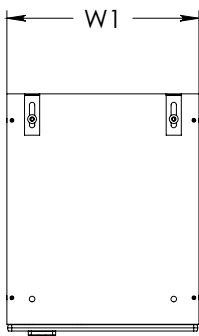

FOREMAN® Hybrid Single-Tier Locker with cubby

INTERIOR VIEW
WITHOUT DOOR

SIDE VIEW

3D VIEW

TOP VIEW

STANDART SIZE OPTIONS

	9"	12"	15"	18"
OA Width (W1)	9"	12"	15"	18"
	228mm	305mm	381mm	457mm
Compartment Depth (D)	12"	15"	18"	20"
	305mm	381mm	457mm	504mm
OA Depth (D1)	12.5"	15.5"	18.5"	20.5"
	318mm	394mm	470mm	507mm
Height no Legs/Base (H)	48"	60"	71"	80"
	1219mm	1524mm	1800mm	2032mm