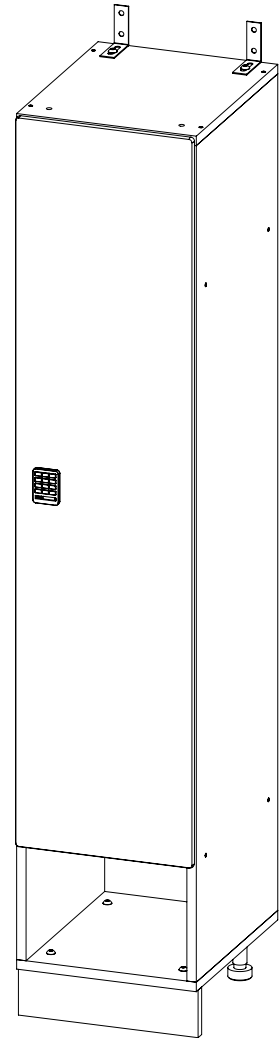

FOREMAN® Hybrid Single-Tier Locker with cubby

INTERIOR VIEW
WITHOUT DOOR

SIDE VIEW

3D VIEW

TOP VIEW

STANDART SIZE OPTIONS

	9"	12"	15"	18"
OA Width (W1)	9"	12"	15"	18"
	228mm	305mm	381mm	457mm
Compartment Depth (D)	12"	15"	18"	20"
	305mm	381mm	457mm	504mm
OA Depth (D1)	12.5"	15.5"	18.5"	20.5"
	318mm	394mm	470mm	507mm
Height no Legs/Base (H)	48"	60"	71"	80"
	1219mm	1524mm	1800mm	2032mm