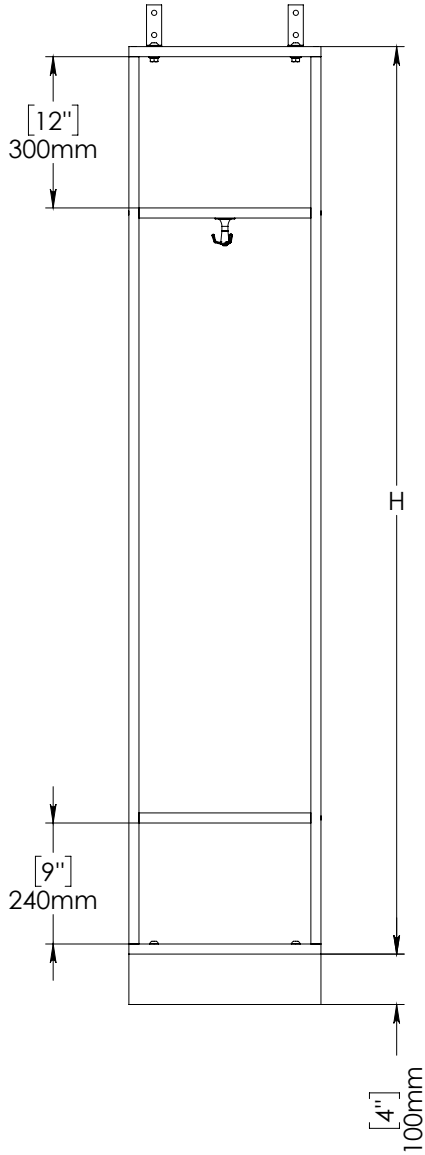

FOREMAN® Hybrid Single-Tier Locker with cubby

INTERIOR VIEW
WITHOUT DOOR

SIDE VIEW

3D VIEW

TOP VIEW

STANDART SIZE OPTIONS

	9"	12"	15"	18"
OA Width (W1)	9"	12"	15"	18"
	228mm	305mm	381mm	457mm
Compartment Depth (D)	12"	15"	18"	20"
	305mm	381mm	457mm	504mm
OA Depth (D1)	12.5"	15.5"	18.5"	20.5"
	318mm	394mm	470mm	507mm
Height no Legs/Base (H)	48"	60"	71"	80"
	1219mm	1524mm	1800mm	2032mm