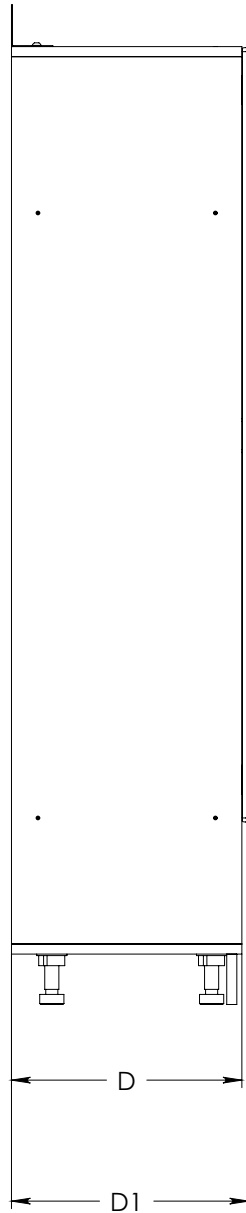

FOREMAN® Hybrid Single-Tier Locker with cubby

INTERIOR VIEW
WITHOUT DOOR

SIDE VIEW

3D VIEW

TOP VIEW

STANDART SIZE OPTIONS

	9"	12"	15"	18"
OA Width (W1)	9"	12"	15"	18"
	228mm	305mm	381mm	457mm
Compartment Depth (D)	12"	15"	18"	20"
	305mm	381mm	457mm	504mm
OA Depth (D1)	12.5"	15.5"	18.5"	20.5"
	318mm	394mm	470mm	507mm
Height no Legs/Base (H)	48"	60"	71"	80"
	1219mm	1524mm	1800mm	2032mm