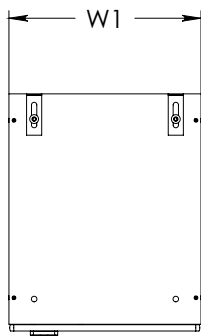

# FOREMAN<sup>®</sup> Hybrid 2-Tier Locker

INTERIOR VIEW  
WITHOUT DOOR

SIDE VIEW

3D VIEW

TOP VIEW

STANDARD SIZE OPTIONS

STANDARD SIZE OPTIONS				
OA Width (W1)	9"	12"	15"	18"
	228mm	305mm	381mm	457mm
Compartment Depth (D)	12"	15"	18"	20"
	305mm	381mm	457mm	504mm
OA Depth (D1)	12.5"	15.5"	18.5"	20.5"
	318mm	394mm	470mm	507mm
Height no Legs/Base (H)	48"	60"	71"	80"
	1219mm	1524mm	1800mm	2032mm