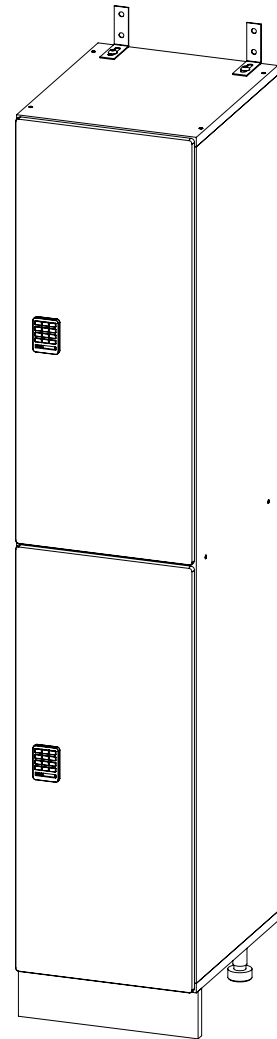

# FOREMAN<sup>®</sup> Hybrid 2-Tier Locker

INTERIOR VIEW  
WITHOUT DOOR

SIDE VIEW

3D VIEW

TOP VIEW

STANDARD SIZE OPTIONS

STANDARD SIZE OPTIONS				
OA Width (W1)	9"	12"	15"	18"
	228mm	305mm	381mm	457mm
Compartment Depth (D)	12"	15"	18"	20"
	305mm	381mm	457mm	504mm
OA Depth (D1)	12.5"	15.5"	18.5"	20.5"
	318mm	394mm	470mm	507mm
Height no Legs/Base (H)	48"	60"	71"	80"
	1219mm	1524mm	1800mm	2032mm