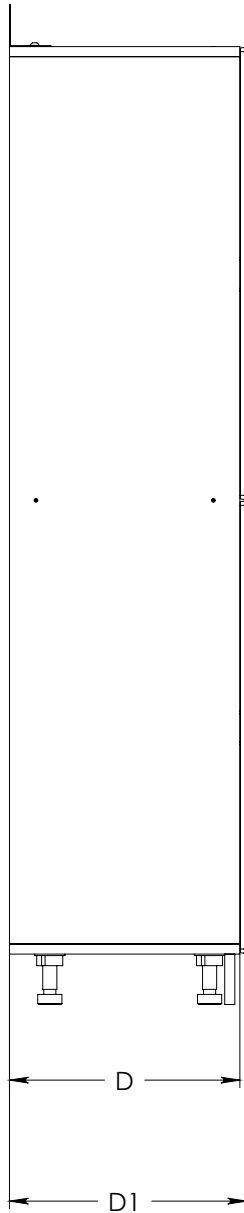

# FOREMAN<sup>®</sup> Hybrid 2-Tier Locker

INTERIOR VIEW  
WITHOUT DOOR

SIDE VIEW

3D VIEW

TOP VIEW

STANDARD SIZE OPTIONS

STANDARD SIZE OPTIONS				
OA Width (W1)	9"	12"	15"	18"
	228mm	305mm	381mm	457mm
Compartment Depth (D)	12"	15"	18"	20"
	305mm	381mm	457mm	504mm
OA Depth (D1)	12.5"	15.5"	18.5"	20.5"
	318mm	394mm	470mm	507mm
Height no Legs/Base (H)	48"	60"	71"	80"
	1219mm	1524mm	1800mm	2032mm