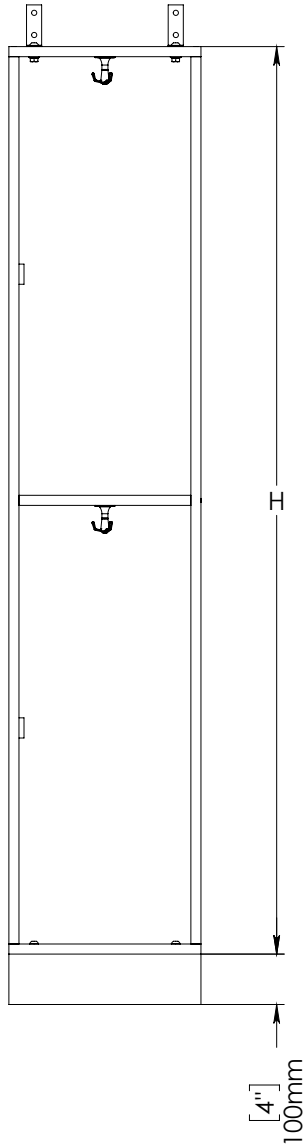

# FOREMAN<sup>®</sup> Hybrid 2-Tier Locker

INTERIOR VIEW  
WITHOUT DOOR

SIDE VIEW

3D VIEW

TOP VIEW

STANDARD SIZE OPTIONS

STANDARD SIZE OPTIONS				
OA Width (W1)	9"	12"	15"	18"
	228mm	305mm	381mm	457mm
Compartment Depth (D)	12"	15"	18"	20"
	305mm	381mm	457mm	504mm
OA Depth (D1)	12.5"	15.5"	18.5"	20.5"
	318mm	394mm	470mm	507mm
Height no Legs/Base (H)	48"	60"	71"	80"
	1219mm	1524mm	1800mm	2032mm