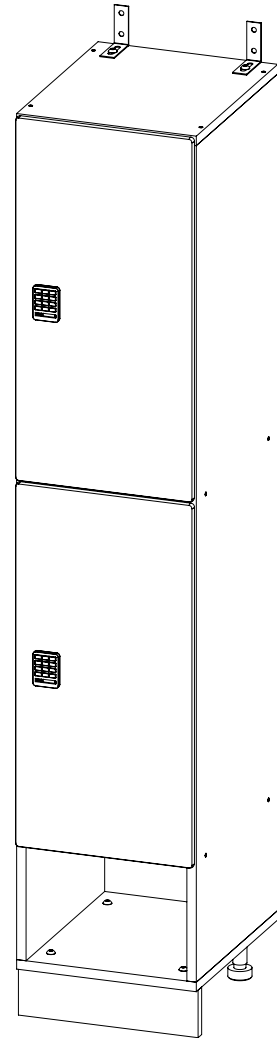

# FOREMAN® Hybrid 2-Tier Locker with cubby

INTERIOR VIEW  
WITHOUT DOOR

SIDE VIEW

3D VIEW

TOP VIEW

STANDARD SIZE OPTIONS

	9"	12"	15"	18"
OA Width (W1)	9"	12"	15"	18"
	228mm	305mm	381mm	457mm
Compartment Depth (D)	12"	15"	18"	20"
	305mm	381mm	457mm	504mm
OA Depth (D1)	12.5"	15.5"	18.5"	20.5"
	318mm	394mm	470mm	507mm
Height no Legs/Base (H)	48"	60"	71"	80"
	1219mm	1524mm	1800mm	2032mm