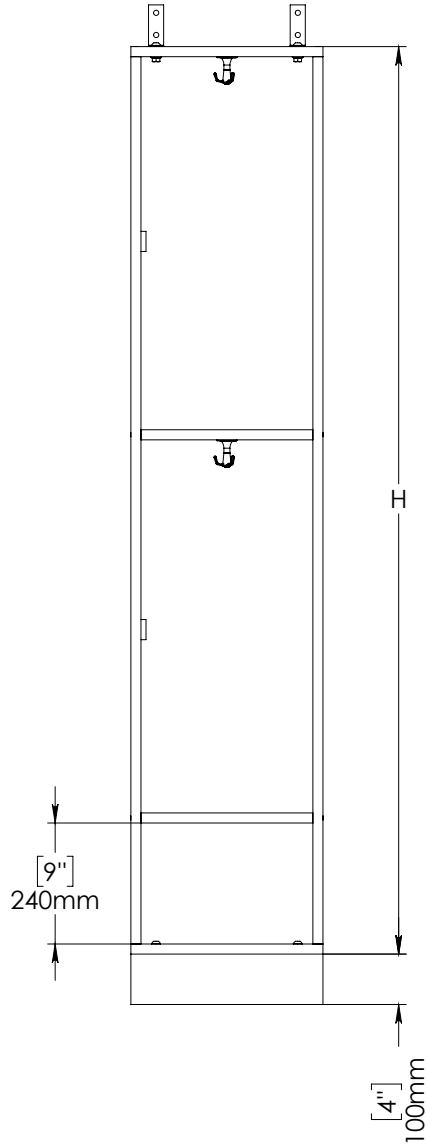

# FOREMAN® Hybrid 2-Tier Locker with cubby

INTERIOR VIEW  
WITHOUT DOOR

SIDE VIEW

3D VIEW

TOP VIEW

STANDARD SIZE OPTIONS

	9"	12"	15"	18"
OA Width (W1)	9"	12"	15"	18"
	228mm	305mm	381mm	457mm
Compartment Depth (D)	12"	15"	18"	20"
	305mm	381mm	457mm	504mm
OA Depth (D1)	12.5"	15.5"	18.5"	20.5"
	318mm	394mm	470mm	507mm
Height no Legs/Base (H)	48"	60"	71"	80"
	1219mm	1524mm	1800mm	2032mm