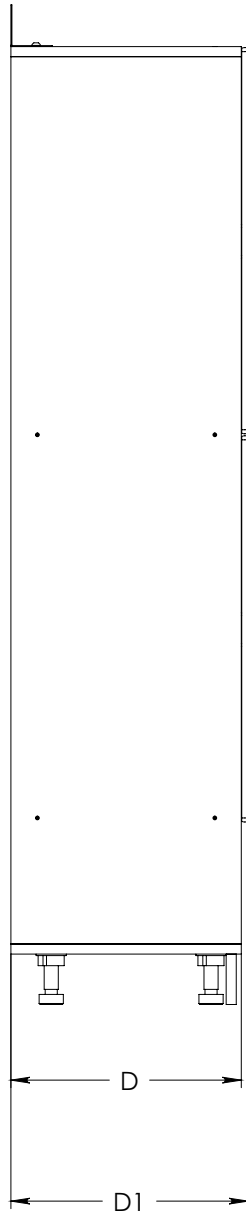

# FOREMAN® Hybrid 2-Tier Locker with cubby

INTERIOR VIEW  
WITHOUT DOOR

SIDE VIEW

3D VIEW

TOP VIEW

STANDARD SIZE OPTIONS

	9"	12"	15"	18"
OA Width (W1)	9"	12"	15"	18"
	228mm	305mm	381mm	457mm
Compartment Depth (D)	12"	15"	18"	20"
	305mm	381mm	457mm	504mm
OA Depth (D1)	12.5"	15.5"	18.5"	20.5"
	318mm	394mm	470mm	507mm
Height no Legs/Base (H)	48"	60"	71"	80"
	1219mm	1524mm	1800mm	2032mm