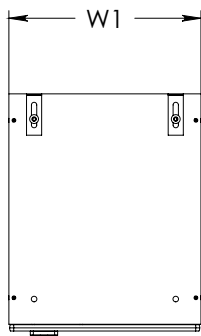

# FOREMAN® Hybrid 2-Tier Locker with cubby

INTERIOR VIEW  
WITHOUT DOOR

SIDE VIEW

3D VIEW

TOP VIEW

STANDARD SIZE OPTIONS

	9"	12"	15"	18"
OA Width (W1)	9"	12"	15"	18"
	228mm	305mm	381mm	457mm
Compartment Depth (D)	12"	15"	18"	20"
	305mm	381mm	457mm	504mm
OA Depth (D1)	12.5"	15.5"	18.5"	20.5"
	318mm	394mm	470mm	507mm
Height no Legs/Base (H)	48"	60"	71"	80"
	1219mm	1524mm	1800mm	2032mm