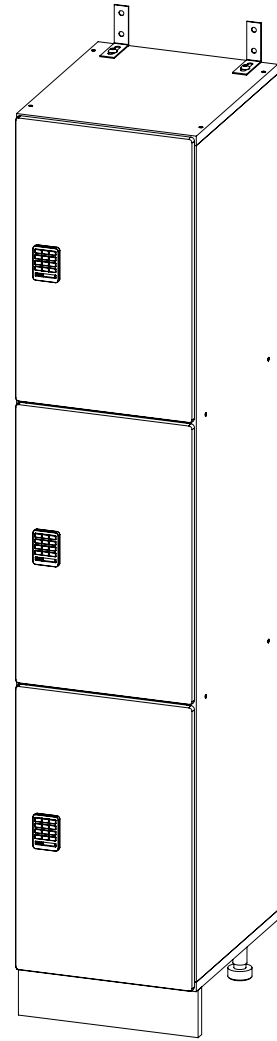

FOREMAN® Hybrid 3-Tier Locker

INTERIOR VIEW
WITHOUT DOOR

SIDE VIEW

3D VIEW

TOP VIEW

STANDART SIZE OPTIONS

STANDART SIZE OPTIONS				
OA Width (W1)	9"	12"	15"	18"
	228mm	305mm	381mm	457mm
Compartment Depth (D)	12"	15"	18"	20"
	305mm	381mm	457mm	504mm
OA Depth (D1)	12.5"	15.5"	18.5"	20.5"
	318mm	394mm	470mm	507mm
Height no Legs/Base (H)	48"	60"	71"	80"
	1219mm	1524mm	1800mm	2032mm