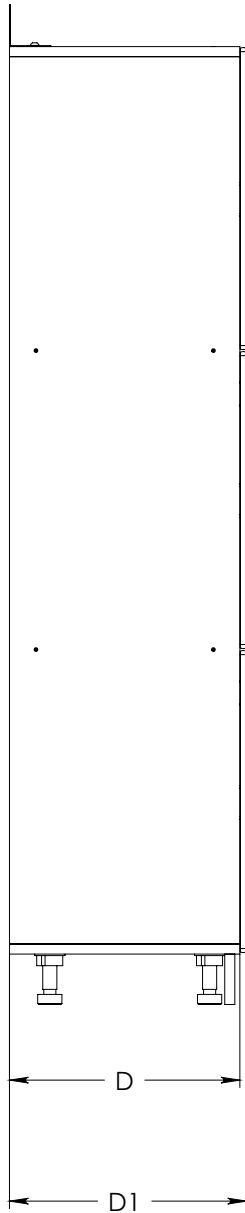

FOREMAN® Hybrid 3-Tier Locker

INTERIOR VIEW
WITHOUT DOOR

SIDE VIEW

3D VIEW

TOP VIEW

STANDART SIZE OPTIONS

STANDART SIZE OPTIONS				
OA Width (W1)	9"	12"	15"	18"
	228mm	305mm	381mm	457mm
Compartment Depth (D)	12"	15"	18"	20"
	305mm	381mm	457mm	504mm
OA Depth (D1)	12.5"	15.5"	18.5"	20.5"
	318mm	394mm	470mm	507mm
Height no Legs/Base (H)	48"	60"	71"	80"
	1219mm	1524mm	1800mm	2032mm