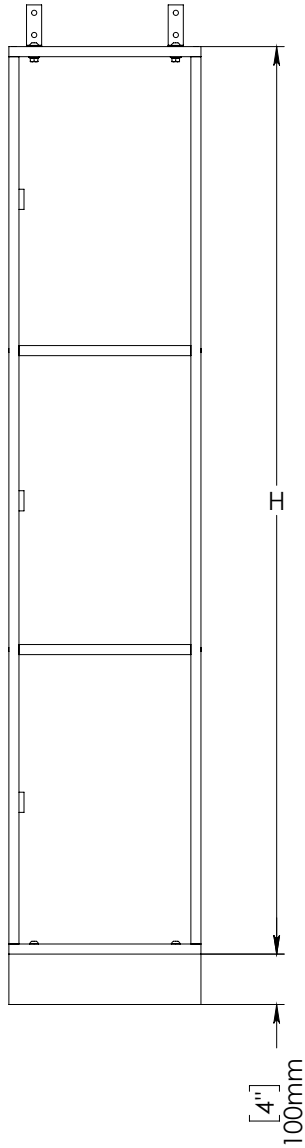

FOREMAN® Hybrid 3-Tier Locker

INTERIOR VIEW
WITHOUT DOOR

SIDE VIEW

3D VIEW

TOP VIEW

STANDART SIZE OPTIONS

STANDART SIZE OPTIONS				
OA Width (W1)	9"	12"	15"	18"
	228mm	305mm	381mm	457mm
Compartment Depth (D)	12"	15"	18"	20"
	305mm	381mm	457mm	504mm
OA Depth (D1)	12.5"	15.5"	18.5"	20.5"
	318mm	394mm	470mm	507mm
Height no Legs/Base (H)	48"	60"	71"	80"
	1219mm	1524mm	1800mm	2032mm