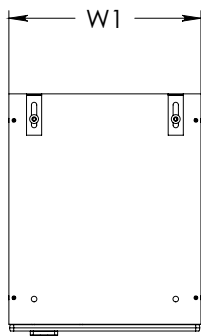

FOREMAN® Hybrid 3-Tier Locker

INTERIOR VIEW
WITHOUT DOOR

SIDE VIEW

3D VIEW

TOP VIEW

STANDART SIZE OPTIONS

STANDART SIZE OPTIONS				
OA Width (W1)	9"	12"	15"	18"
	228mm	305mm	381mm	457mm
Compartment Depth (D)	12"	15"	18"	20"
	305mm	381mm	457mm	504mm
OA Depth (D1)	12.5"	15.5"	18.5"	20.5"
	318mm	394mm	470mm	507mm
Height no Legs/Base (H)	48"	60"	71"	80"
	1219mm	1524mm	1800mm	2032mm