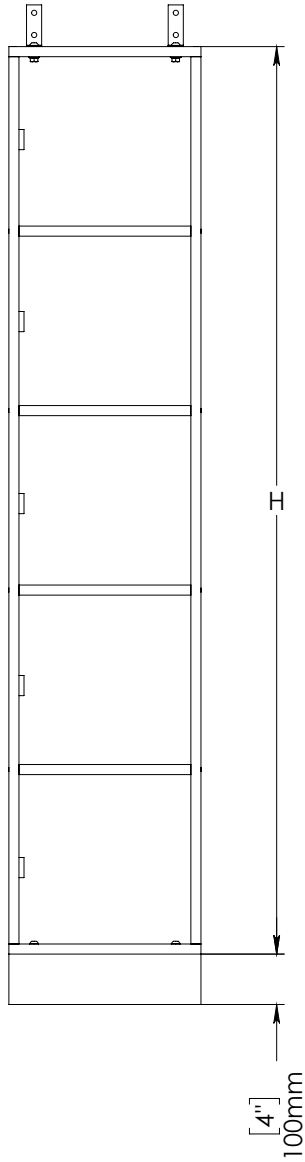

FOREMAN® Hybrid 5-Tier Locker

INTERIOR VIEW
WITHOUT DOOR

SIDE VIEW

3D VIEW

TOP VIEW

STANDART SIZE OPTIONS

STANDART SIZE OPTIONS				
OA Width (W1)	9"	12"	15"	18"
	228mm	305mm	381mm	457mm
Compartment Depth (D)	12"	15"	18"	20"
	305mm	381mm	457mm	504mm
OA Depth (D1)	12.5"	15.5"	18.5"	20.5"
	318mm	394mm	470mm	507mm
Height no Legs/Base (H)	48"	60"	71"	80"
	1219mm	1524mm	1800mm	2032mm