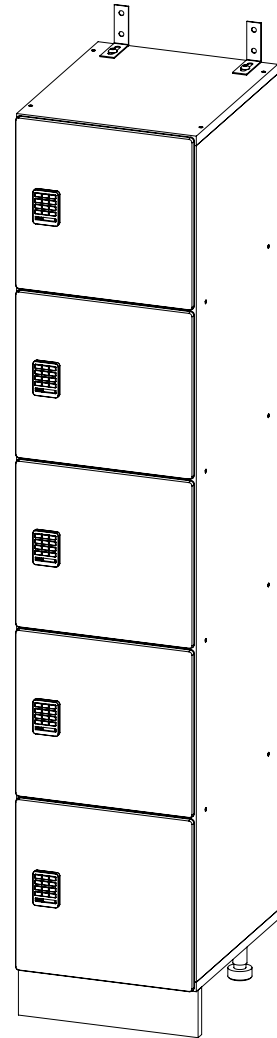

FOREMAN® Hybrid 5-Tier Locker

INTERIOR VIEW
WITHOUT DOOR

SIDE VIEW

3D VIEW

TOP VIEW

STANDART SIZE OPTIONS

STANDART SIZE OPTIONS				
OA Width (W1)	9"	12"	15"	18"
	228mm	305mm	381mm	457mm
Compartment Depth (D)	12"	15"	18"	20"
	305mm	381mm	457mm	504mm
OA Depth (D1)	12.5"	15.5"	18.5"	20.5"
	318mm	394mm	470mm	507mm
Height no Legs/Base (H)	48"	60"	71"	80"
	1219mm	1524mm	1800mm	2032mm