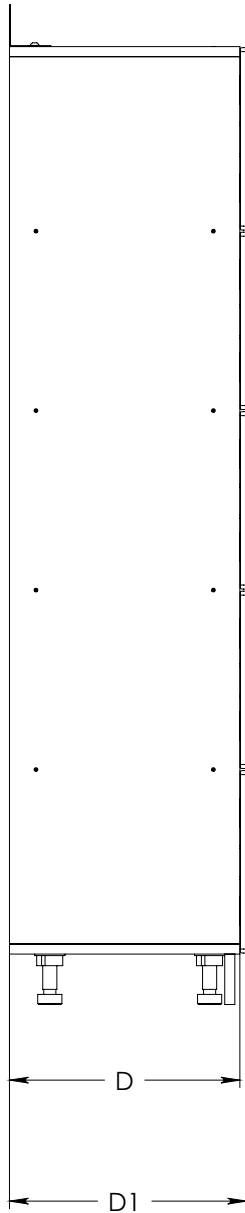

FOREMAN® Hybrid 5-Tier Locker

INTERIOR VIEW
WITHOUT DOOR

SIDE VIEW

3D VIEW

TOP VIEW

STANDART SIZE OPTIONS

STANDART SIZE OPTIONS				
OA Width (W1)	9"	12"	15"	18"
	228mm	305mm	381mm	457mm
Compartment Depth (D)	12"	15"	18"	20"
	305mm	381mm	457mm	504mm
OA Depth (D1)	12.5"	15.5"	18.5"	20.5"
	318mm	394mm	470mm	507mm
Height no Legs/Base (H)	48"	60"	71"	80"
	1219mm	1524mm	1800mm	2032mm