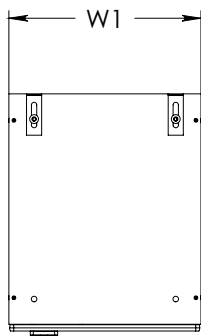

FOREMAN® Hybrid 5-Tier Locker

INTERIOR VIEW
WITHOUT DOOR

SIDE VIEW

3D VIEW

TOP VIEW

STANDART SIZE OPTIONS

STANDART SIZE OPTIONS				
OA Width (W1)	9"	12"	15"	18"
	228mm	305mm	381mm	457mm
Compartment Depth (D)	12"	15"	18"	20"
	305mm	381mm	457mm	504mm
OA Depth (D1)	12.5"	15.5"	18.5"	20.5"
	318mm	394mm	470mm	507mm
Height no Legs/Base (H)	48"	60"	71"	80"
	1219mm	1524mm	1800mm	2032mm