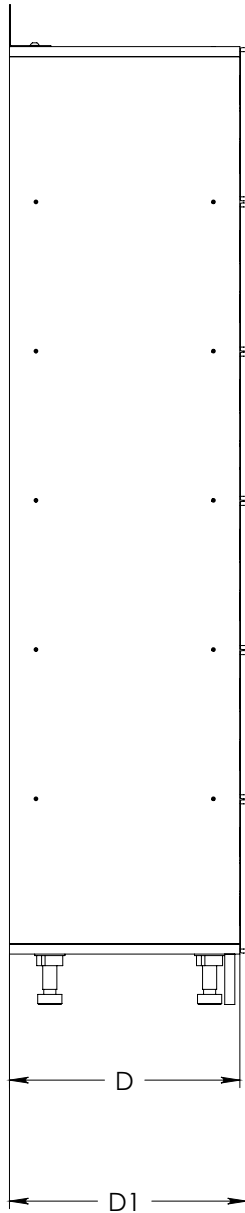

FOREMAN[®] Hybrid 6-Tier Locker

INTERIOR VIEW
WITHOUT DOOR

SIDE VIEW

3D VIEW

TOP VIEW

STANDART SIZE OPTIONS

	9"	12"	15"	18"
OA Width (W1)	9"	12"	15"	18"
	228mm	305mm	381mm	457mm
Compartment Depth (D)	12"	15"	18"	20"
	305mm	381mm	457mm	504mm
OA Depth (D1)	12.5"	15.5"	18.5"	20.5"
	318mm	394mm	470mm	507mm
Height no Legs/Base (H)	48"	60"	71"	80"
	1219mm	1524mm	1800mm	2032mm