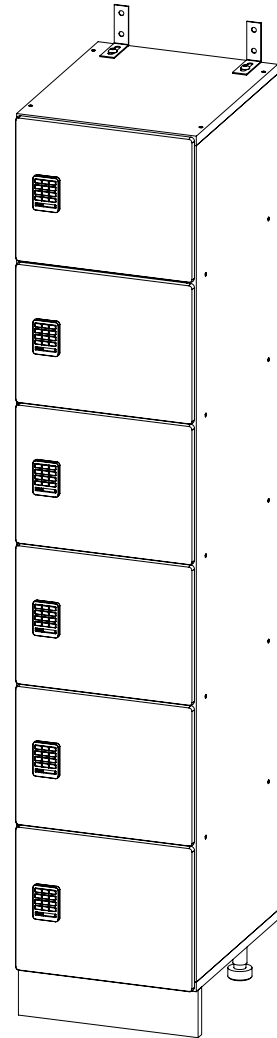

FOREMAN[®] Hybrid 6-Tier Locker

INTERIOR VIEW
WITHOUT DOOR

SIDE VIEW

3D VIEW

TOP VIEW

STANDART SIZE OPTIONS

	9"	12"	15"	18"
OA Width (W1)	9"	12"	15"	18"
	228mm	305mm	381mm	457mm
Compartment Depth (D)	12"	15"	18"	20"
	305mm	381mm	457mm	504mm
OA Depth (D1)	12.5"	15.5"	18.5"	20.5"
	318mm	394mm	470mm	507mm
Height no Legs/Base (H)	48"	60"	71"	80"
	1219mm	1524mm	1800mm	2032mm