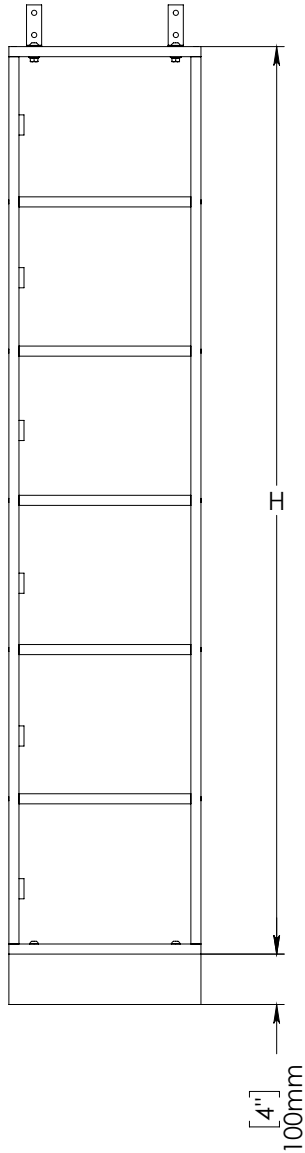

FOREMAN[®] Hybrid 6-Tier Locker

INTERIOR VIEW
WITHOUT DOOR

SIDE VIEW

3D VIEW

TOP VIEW

STANDART SIZE OPTIONS

	9"	12"	15"	18"
OA Width (W1)	9"	12"	15"	18"
	228mm	305mm	381mm	457mm
Compartment Depth (D)	12"	15"	18"	20"
	305mm	381mm	457mm	504mm
OA Depth (D1)	12.5"	15.5"	18.5"	20.5"
	318mm	394mm	470mm	507mm
Height no Legs/Base (H)	48"	60"	71"	80"
	1219mm	1524mm	1800mm	2032mm