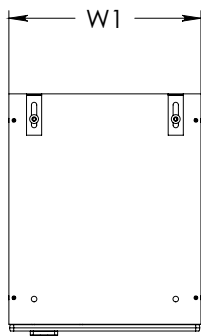

FOREMAN[®] Hybrid 6-Tier Locker

INTERIOR VIEW
WITHOUT DOOR

SIDE VIEW

3D VIEW

TOP VIEW

STANDART SIZE OPTIONS

	9"	12"	15"	18"
OA Width (W1)	9"	12"	15"	18"
	228mm	305mm	381mm	457mm
Compartment Depth (D)	12"	15"	18"	20"
	305mm	381mm	457mm	504mm
OA Depth (D1)	12.5"	15.5"	18.5"	20.5"
	318mm	394mm	470mm	507mm
Height no Legs/Base (H)	48"	60"	71"	80"
	1219mm	1524mm	1800mm	2032mm