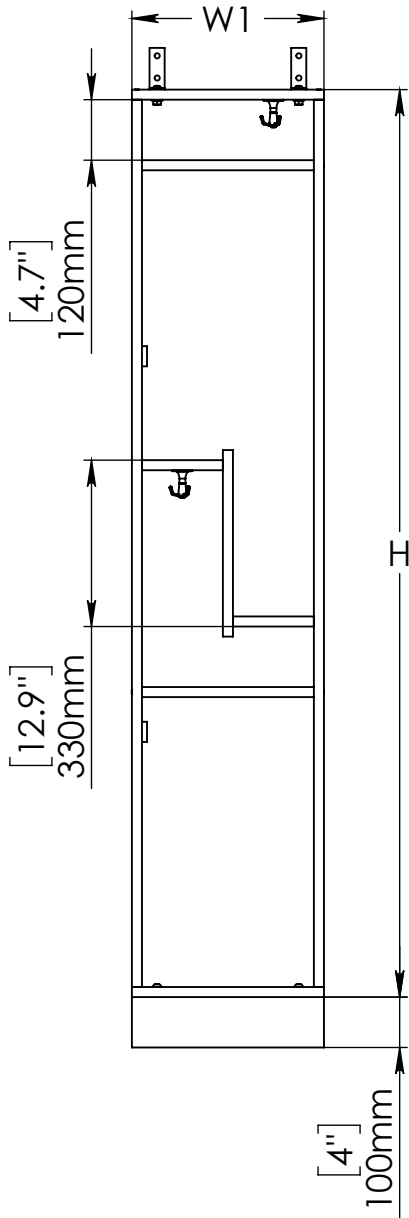

FOREMAN® Hybrid Z-Tier US-Style Locker

INTERIOR VIEW
WITHOUT DOOR

SIDE VIEW

3D VIEW

TOP VIEW

STANDART SIZE OPTIONS

	12"	15"	18"	
OA Width (W1)	12"	15"	18"	---
	305mm	381mm	457mm	
Compartment Depth (D)	12"	15"	18"	20"
	305mm	381mm	457mm	504mm
OA Depth (D1)	12.5"	15.5"	18.5"	20.5"
	318mm	394mm	470mm	507mm
Height no Legs/Base (H)	60"	71"	80"	---
	1524mm	1800mm	2032mm	