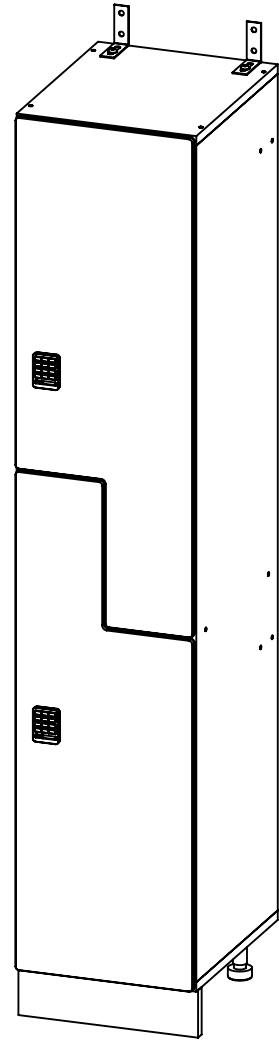

FOREMAN® Hybrid Z-Tier US-Style Locker

INTERIOR VIEW
WITHOUT DOOR

SIDE VIEW

3D VIEW

TOP VIEW

STANDART SIZE OPTIONS

	12"	15"	18"	
OA Width (W1)	12"	15"	18"	---
	305mm	381mm	457mm	
Compartment Depth (D)	12"	15"	18"	20"
	305mm	381mm	457mm	504mm
OA Depth (D1)	12.5"	15.5"	18.5"	20.5"
	318mm	394mm	470mm	507mm
Height no Legs/Base (H)	60"	71"	80"	---
	1524mm	1800mm	2032mm	