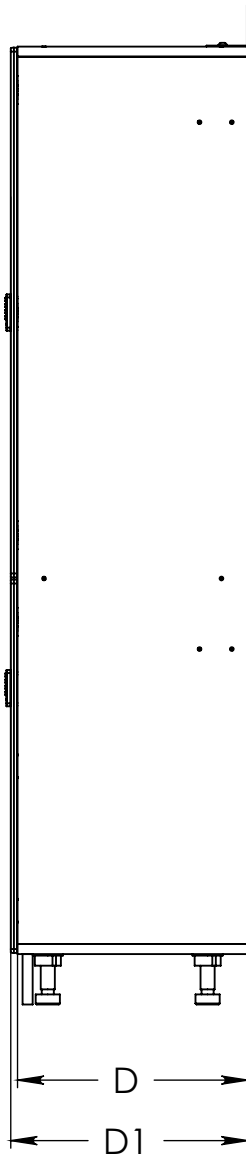

FOREMAN® Hybrid Z-Tier US-Style Locker

INTERIOR VIEW
WITHOUT DOOR

SIDE VIEW

3D VIEW

TOP VIEW

STANDART SIZE OPTIONS

	12"	15"	18"	
OA Width (W1)	12"	15"	18"	---
	305mm	381mm	457mm	
Compartment Depth (D)	12"	15"	18"	20"
	305mm	381mm	457mm	504mm
OA Depth (D1)	12.5"	15.5"	18.5"	20.5"
	318mm	394mm	470mm	507mm
Height no Legs/Base (H)	60"	71"	80"	---
	1524mm	1800mm	2032mm	