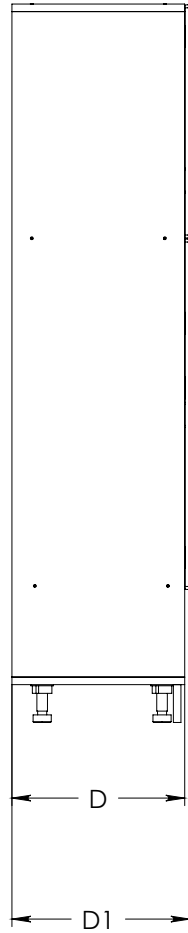

FOREMAN® Hybrid Z-tier US-style locker with cubby

INTERIOR VIEW
WITHOUT DOOR

SIDE VIEW

3D VIEW

TOP VIEW

STANDART SIZE OPTIONS

	9"	12"	15"	18"
OA Width (W1)	9"	12"	15"	18"
	228mm	305mm	381mm	457mm
Compartment Depth (D)	12"	15"	18"	20"
	305mm	381mm	457mm	504mm
OA Depth (D1)	12.5"	15.5"	18.5"	20.5"
	318mm	394mm	470mm	507mm
Height no Legs/Base (H)	48"	60"	71"	80"
	1219mm	1524mm	1800mm	2032mm