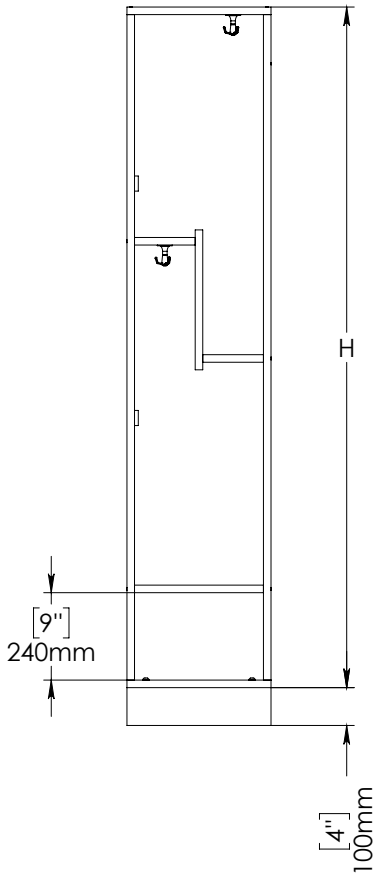

FOREMAN® Hybrid Z-tier US-style locker with cubby

INTERIOR VIEW
WITHOUT DOOR

SIDE VIEW

3D VIEW

TOP VIEW

STANDART SIZE OPTIONS

	9"	12"	15"	18"
OA Width (W1)	9"	12"	15"	18"
	228mm	305mm	381mm	457mm
Compartment Depth (D)	12"	15"	18"	20"
	305mm	381mm	457mm	504mm
OA Depth (D1)	12.5"	15.5"	18.5"	20.5"
	318mm	394mm	470mm	507mm
Height no Legs/Base (H)	48"	60"	71"	80"
	1219mm	1524mm	1800mm	2032mm