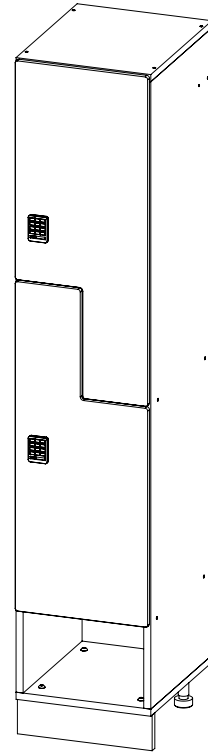

FOREMAN® Hybrid Z-tier US-style locker with cubby

INTERIOR VIEW
WITHOUT DOOR

SIDE VIEW

3D VIEW

TOP VIEW

STANDART SIZE OPTIONS

	9"	12"	15"	18"
OA Width (W1)	9"	12"	15"	18"
	228mm	305mm	381mm	457mm
Compartment Depth (D)	12"	15"	18"	20"
	305mm	381mm	457mm	504mm
OA Depth (D1)	12.5"	15.5"	18.5"	20.5"
	318mm	394mm	470mm	507mm
Height no Legs/Base (H)	48"	60"	71"	80"
	1219mm	1524mm	1800mm	2032mm