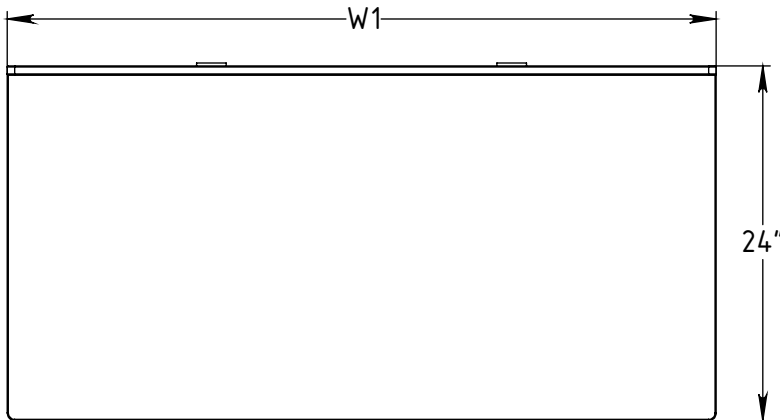

FOREMAN ADA Bench with Back on Stainless Steel Posts

3D VIEW

SIDE VIEW

TOP VIEW

AVAILABLE WIDTHS

OA Width (W1)	48"	60"
	4'	5'

PROPRIETARY AND CONFIDENTIAL

THE INFORMATION CONTAINED IN THIS DRAWING IS THE SOLE PROPERTY OF FOREMAN PRODUCTS LLC. ANY REPRODUCTION IN PART OR AS A WHOLE WITHOUT THE WRITTEN PERMISSION OF FOREMAN PRODUCTS LLC IS PROHIBITED

DESCRIPTION

ADA Bench with Back on Stainless Steel Posts

--

SCALE: --

NAME

DRAWN BY KB

MRG APPR. NB

Page 1 of 2