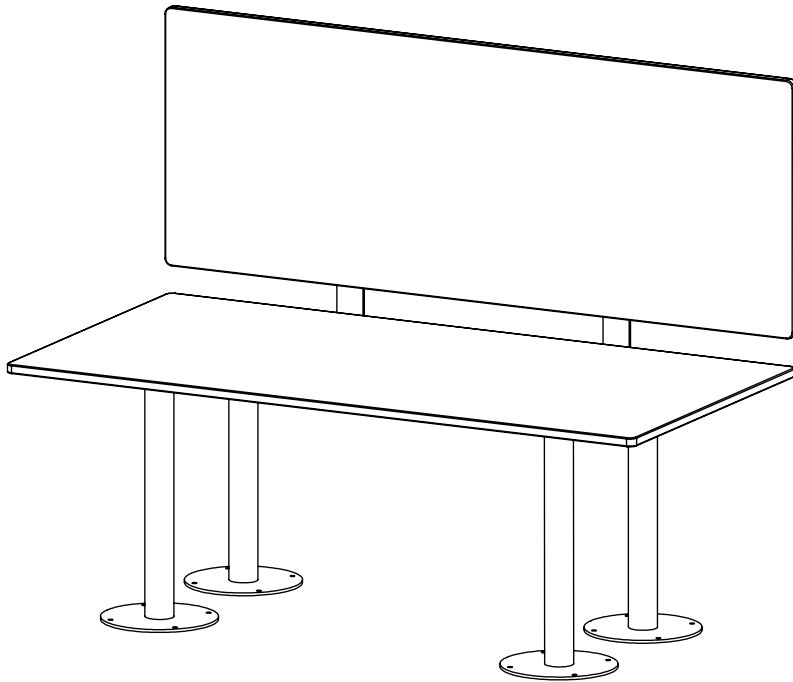

FOREMAN ADA Bench with Back on Stainless Steel Posts

3D VIEW

SIDE VIEW

TOP VIEW

AVAILABLE WIDTHS

OA Width (W1)	48"	60"
	4'	5'

PROPRIETARY AND CONFIDENTIAL

THE INFORMATION CONTAINED IN THIS DRAWING IS THE SOLE PROPERTY OF FOREMAN PRODUCTS LLC. ANY REPRODUCTION IN PART OR AS A WHOLE WITHOUT THE WRITTEN PERMISSION OF FOREMAN PRODUCTS LLC IS PROHIBITED

DESCRIPTION

ADA Bench with Back on Stainless Steel Posts

--

SCALE: --

NAME

DRAWN BY KB

MRG APPR. NB

Page 1 of 2