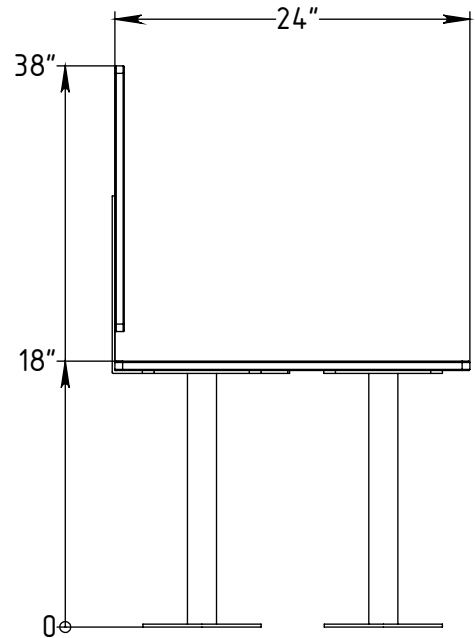

FOREMAN ADA Bench with Back on Stainless Steel Posts

3D VIEW

SIDE VIEW

TOP VIEW

AVAILABLE WIDTHS

OA Width (W1)	48"	60"
	4'	5'

PROPRIETARY AND CONFIDENTIAL

THE INFORMATION CONTAINED IN THIS DRAWING IS THE SOLE PROPERTY OF FOREMAN PRODUCTS LLC. ANY REPRODUCTION IN PART OR AS A WHOLE WITHOUT THE WRITTEN PERMISSION OF FOREMAN PRODUCTS LLC IS PROHIBITED

DESCRIPTION

ADA Bench with Back on Stainless Steel Posts

--

SCALE: --

NAME

DRAWN BY KB

MRG APPR. NB

Page 1 of 2