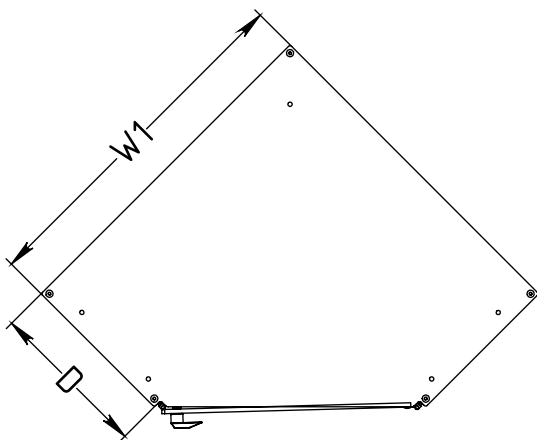

FOREMAN® Utility storage locker

INTERIOR VIEW
WITHOUT DOOR

3D VIEW

TOP VIEW

STANDARD SIZE OPTIONS

	15"	18"
Depth of the side panel (D)	381mm	457mm
OA Width (W1)	33"	36"
	838mm	914mm
Height no Legs/Base (H)	70 7/8"	80"
	1800mm	2032mm
Inside Height (H1)	13.7"	15.5"
	348mm	394mm