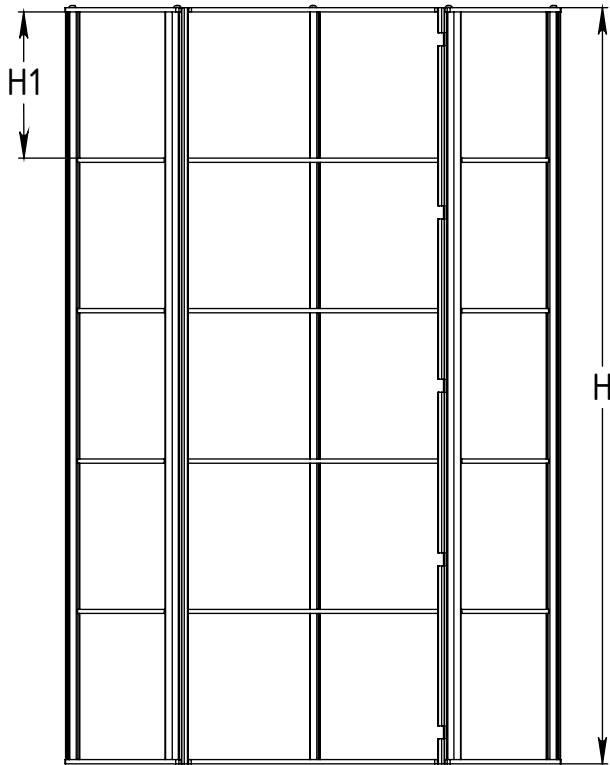

FOREMAN® Utility storage locker

INTERIOR VIEW
WITHOUT DOOR

3D VIEW

TOP VIEW

STANDARD SIZE OPTIONS

	15"	18"
Depth of the side panel (D)	381mm	457mm
OA Width (W1)	33"	36"
	838mm	914mm
Height no Legs/Base (H)	70 7/8"	80"
	1800mm	2032mm
Inside Height (H1)	13.7"	15.5"
	348mm	394mm