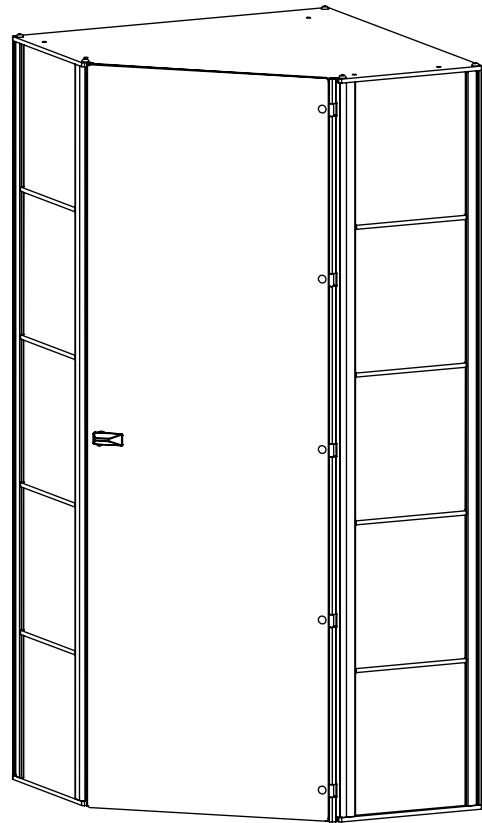

FOREMAN® Utility storage locker

INTERIOR VIEW
WITHOUT DOOR

3D VIEW

TOP VIEW

STANDARD SIZE OPTIONS

	15"	18"
Depth of the side panel (D)	381mm	457mm
OA Width (W1)	33"	36"
	838mm	914mm
Height no Legs/Base (H)	70 7/8"	80"
	1800mm	2032mm
Inside Height (H1)	13.7"	15.5"
	348mm	394mm