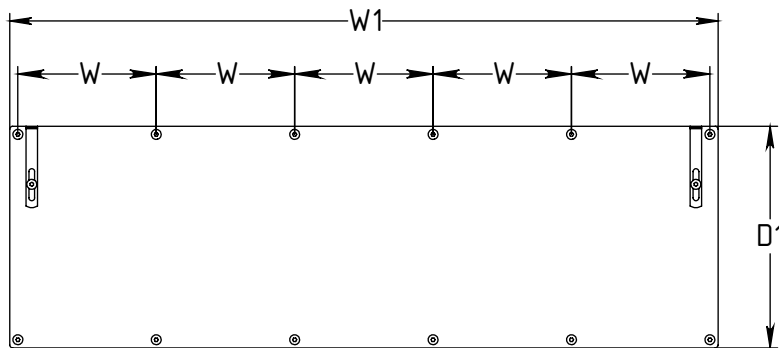

FOREMAN Kids Open Locker 50.5" High

3D VIEW

SIDE VIEW

TOP VIEW

STANDARD SIZE OPTIONS

OA Width (W1)	48"	
	1219mm	
Width CTC (W)	9.5"	12"
	241mm	305mm
OA Depth (D1)	12"	15"
	305mm	381mm

FOREMAN
locker systems

DESCRIPTION

Kids Open Locker 50.5" High

NAME

KB

DATE

01.01.2020

--

MRG APPR.