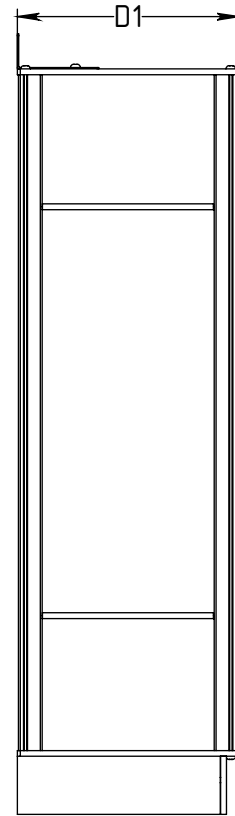

FOREMAN Kids Open Locker 50.5" High

3D VIEW

SIDE VIEW

TOP VIEW

STANDARD SIZE OPTIONS

OA Width (W1)	48"	
	1219mm	
Width CTC (W)	9.5"	12"
	241mm	305mm
OA Depth (D1)	12"	15"
	305mm	381mm

FOREMAN
locker systems

DESCRIPTION

Kids Open Locker 50.5" High

NAME

KB

DATE

01.01.2020

--

MRG APPR.