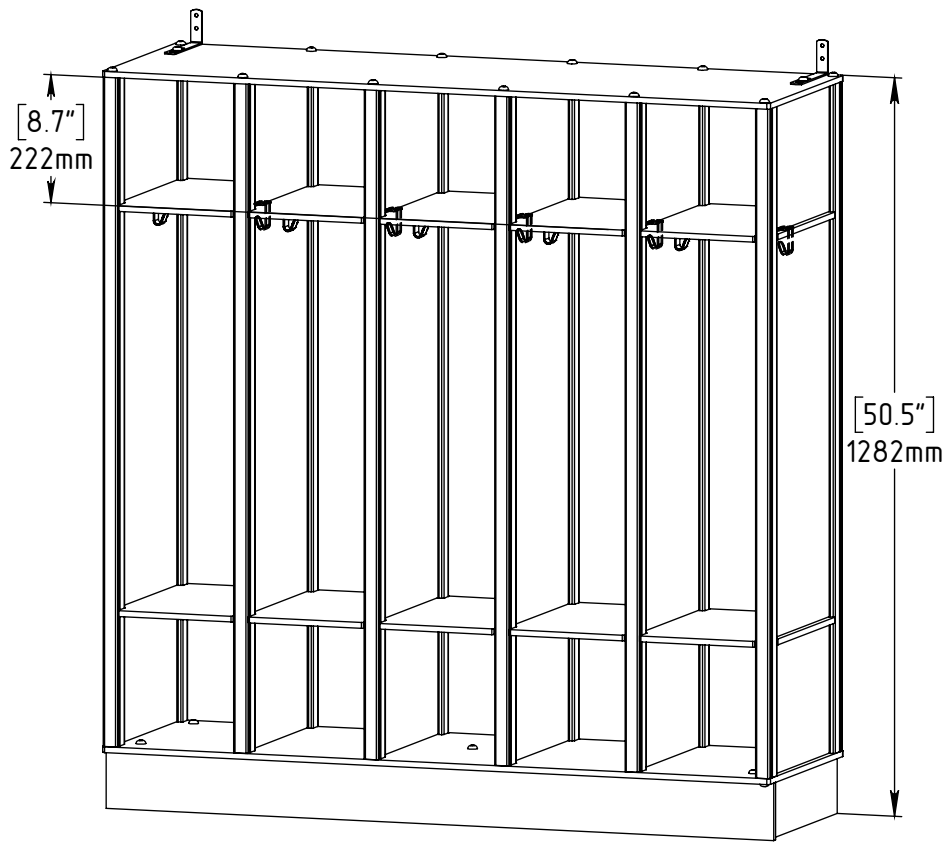

FOREMAN Kids Open Locker 50.5" High

3D VIEW

SIDE VIEW

TOP VIEW

STANDARD SIZE OPTIONS

OA Width (W1)	48"	
	1219mm	
Width CTC (W)	9.5"	12"
	241mm	305mm
OA Depth (D1)	12"	15"
	305mm	381mm

FOREMAN
locker systems

DESCRIPTION

Kids Open Locker 50.5" High

NAME

KB

DATE

01.01.2020

--

MRG APPR.