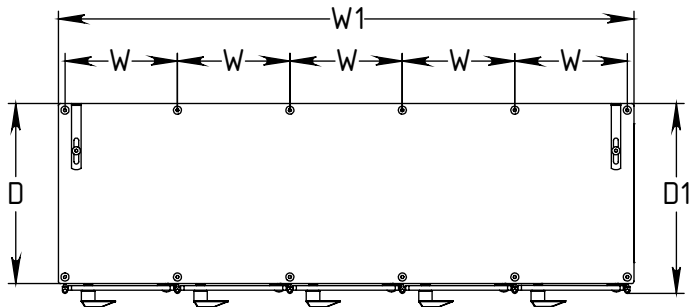

FOREMAN® Single-Tier Locker

3D VIEW

SIDE VIEW

TOP VIEW

STANDARD SIZE OPTIONS

OA Width (W1)	48"	
	1219mm	
Width CTC (W)	9.5"	12"
	241mm	305mm
Depth (D)	12"	15"
	305mm	381mm
OA Depth (D1)	12.8"	15.8"
	325mm	401mm
Height no Legs/Base (H)	60"	71"
	1524mm	1800mm

DESCRIPTION	NAME	DATE
Single-Tier Locker	DRAWN BY KB	01.01.2020
--	MRG APPR. NB	--
SCALE: --	Page 1 of 2	