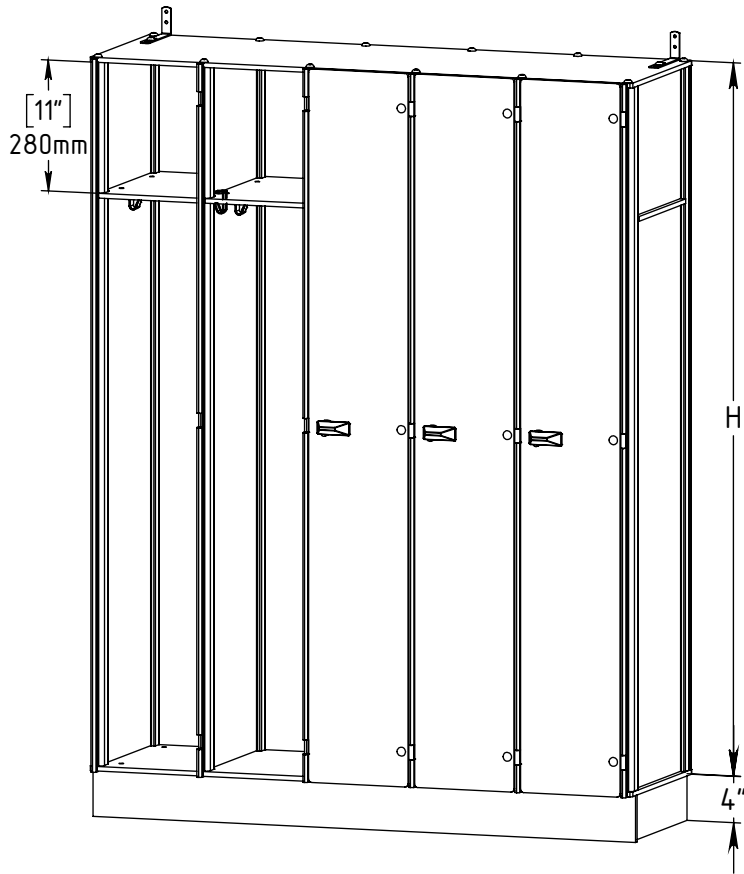

FOREMAN® Single-Tier Locker

3D VIEW

SIDE VIEW

TOP VIEW

STANDARD SIZE OPTIONS

OA Width (W1)	48"	
	1219mm	
Width CTC (W)	9.5"	12"
	241mm	305mm
Depth (D)	12"	15"
	305mm	381mm
OA Depth (D1)	12.8"	15.8"
	325mm	401mm
Height no Legs/Base (H)	60"	71"
	1524mm	1800mm

DESCRIPTION	NAME	DATE
Single-Tier Locker	DRAWN BY KB	01.01.2020
--	MRG APPR. NB	--
SCALE: --	Page 1 of 2	