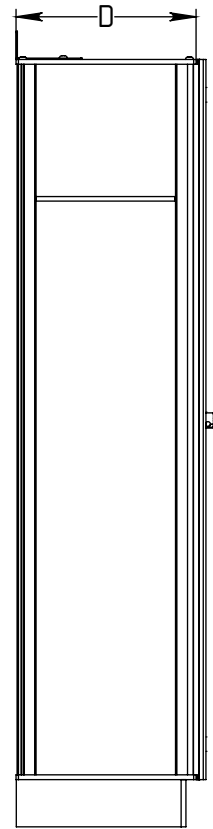

FOREMAN® Single-Tier Locker

3D VIEW

SIDE VIEW

TOP VIEW

STANDARD SIZE OPTIONS

OA Width (W1)	48"	
	1219mm	
Width CTC (W)	9.5"	12"
	241mm	305mm
Depth (D)	12"	15"
	305mm	381mm
OA Depth (D1)	12.8"	15.8"
	325mm	401mm
Height no Legs/Base (H)	60"	71"
	1524mm	1800mm