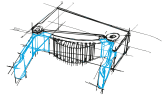

WALL CLIQ SKI HOLDER

- > Grip of skis: CliQ ski holder
Smart & super-functional
- > Adjustment systems
Optimal space arrangement

CliQ The Original
Ski Holder.

Technology

100%

Details

Storage capacities

Length	>	Capacity	Width
1000	>	6	200
1250	>	8	200
1500	>	10	200
1800	>	12	200
2000	>	14	200