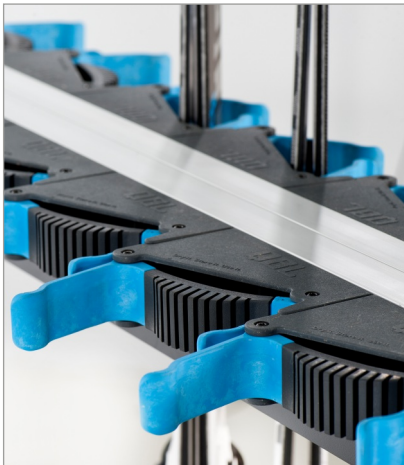

TOP

Standard

- > **Four product lines**
Different design variants
- > **The frame**
Rigidity and confidence
- > **Grip of skis: CliQ ski holder**
Smart & super-functional
- > **Galvanized steel and powder coating**
Double protection
- > **Mobile racking system**
Easy and smooth movement
- > **Adjustment systems**
Optimal space arrangement
- > **Water tub in the frame**
Comfort of a dry floor

CliQ The Original Ski Holder.

Winner

Technology

Details

100%

Storage capacities

Length	>	Capacity	Width	Height
1500	>	19	450	1400
1800	>	24	450	1400
2000	>	27	450	1400
2400	>	33	450	1400
3000	>	42	450	1400
4000	>	54	450	1400