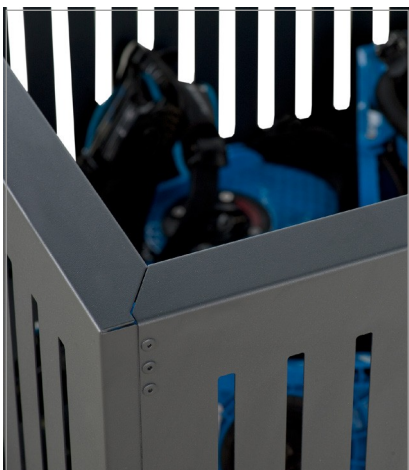

SNOWBOARD RENTAL

Standard

100%

- > **Four product lines**
Different design variants
- > **The frame**
Rigidity and confidence
- > **Grip of boards: Vertical system**
For boards with rental bindings
- > **Galvanized steel and powder coating**
Double protection
- > **Mobile racking system**
Easy and smooth movement
- > **Adjustment systems**
Optimal space arrangement
- > **Water hood**
Gear keeping and water drainage
- > **Steel basket**
Multifunctional space

Technology

Details

Storage capacities

Length	>	Capacity	Width	Height
1500	>	60	800	2420
1800	>	80	800	2420
2000	>	80	800	2420
2400	>	100	800	2420
3000	>	120	800	2420
4000	>	160	800	2420

mm > snowboards