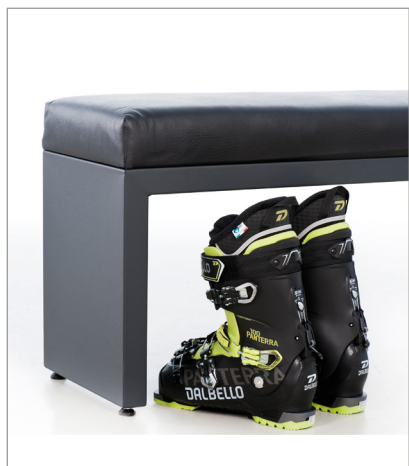

BENCH

- > **Solid base**
Made of 1.5 mm thick steel
- > **Proper leveling**
Height adjustable feet
- > **Soft and comfortable seat**
Covered by black synthetic leather
- > **High resistance**
to damage and wear

Technology

Details

Capacities

Length	>	Capacity	Width	Height
1000	>	2-3	350	530
1250	>	3	350	530
1500	>	4	350	530

mm > number of people