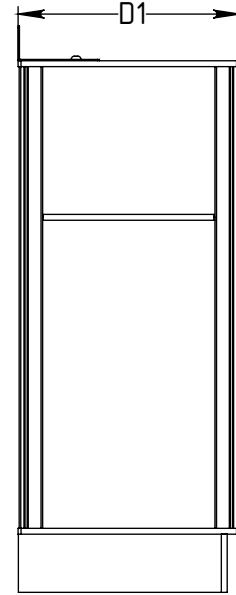

FOREMAN® Open Locker 36" High

3D VIEW

SIDE VIEW

TOP VIEW

| STANDARD SIZE OPTIONS | | |
|-----------------------|--------|-------|
| OA Width (W1) | 48" | |
| | 1219mm | |
| Width CTC (W) | 9.5" | 12" |
| | 241mm | 305mm |
| OA Depth (D1) | 12" | 15" |
| | 305mm | 381mm |

| DESCRIPTION | NAME | DATE |
|----------------------|--------------|------------|
| Open Locker 36" High | DRAWN BY KB | 04.04.2020 |
| -- | MRG APPR. NB | -- |
| SCALE: -- | Page 1 of 2 | |