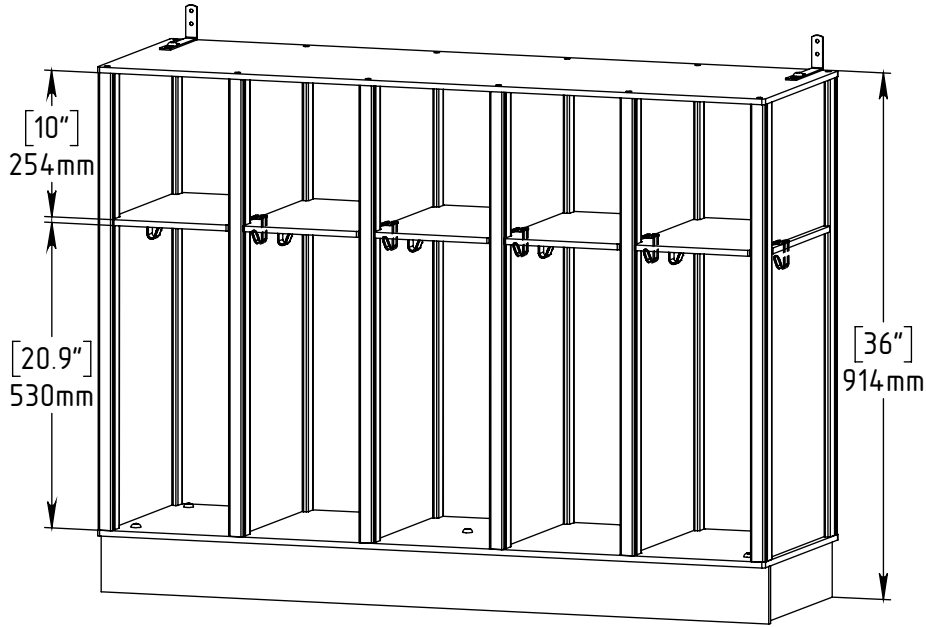

FOREMAN® Open Locker 36" High

3D VIEW

SIDE VIEW

TOP VIEW

| STANDARD SIZE OPTIONS | | |
|-----------------------|--------|-------|
| OA Width (W1) | 48" | |
| | 1219mm | |
| Width CTC (W) | 9.5" | 12" |
| | 241mm | 305mm |
| OA Depth (D1) | 12" | 15" |
| | 305mm | 381mm |

| DESCRIPTION | NAME | DATE |
|----------------------|--------------|------------|
| Open Locker 36" High | DRAWN BY KB | 04.04.2020 |
| -- | MRG APPR. NB | -- |
| SCALE: -- | Page 1 of 2 | |