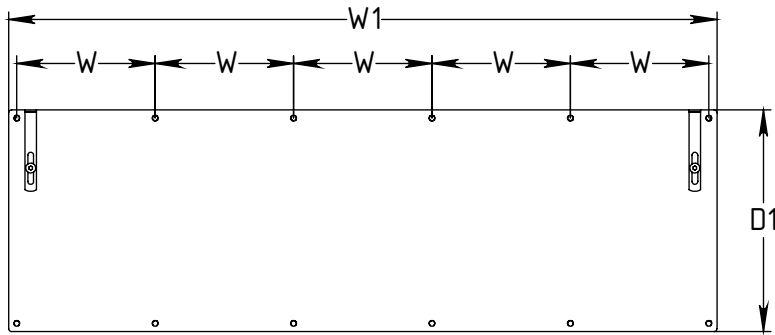

FOREMAN® Open Locker 36" High

3D VIEW

SIDE VIEW

TOP VIEW

| STANDARD SIZE OPTIONS | | |
|-----------------------|--------|-------|
| OA Width (W1) | 48" | |
| | 1219mm | |
| Width CTC (W) | 9.5" | 12" |
| | 241mm | 305mm |
| OA Depth (D1) | 12" | 15" |
| | 305mm | 381mm |

| DESCRIPTION | NAME | DATE |
|----------------------|--------------|------------|
| Open Locker 36" High | DRAWN BY KB | 04.04.2020 |
| -- | MRG APPR. NB | -- |
| SCALE: -- | Page 1 of 2 | |