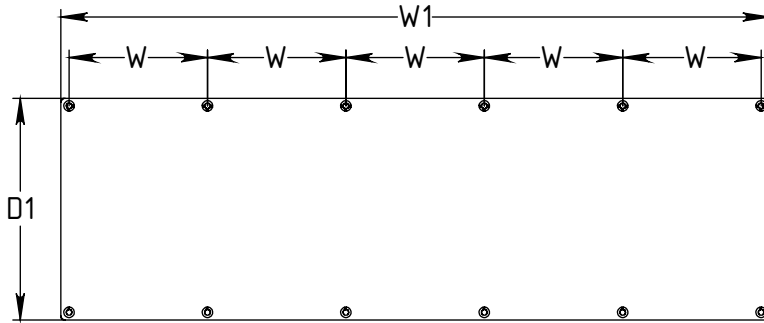

# FOREMAN® Floor Cubbies

3D VIEW

SIDE VIEW

TOP VIEW

## STANDARD SIZE OPTIONS

OA Width (W1)	39 3/8"	48"
	1000mm	1219mm
Width CTC (W)	9.5"	12"
	241mm	305mm
OA Depth (D1)	12"	15"
	305mm	381mm
Height (H)	14"	16"
	356mm	406mm
Inside Height (H1)	7 1/2"	9 1/2"
	191mm	241mm