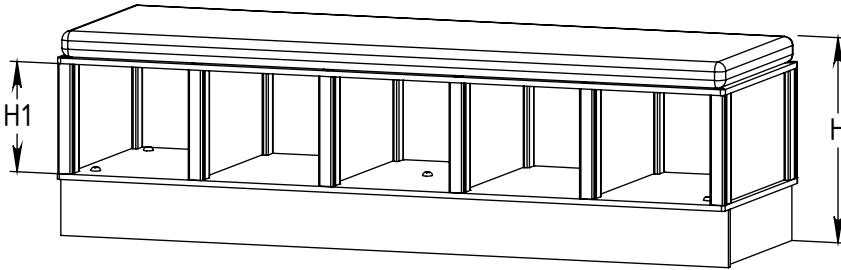

# FOREMAN® Floor Cubbies

3D VIEW

SIDE VIEW

TOP VIEW

## STANDARD SIZE OPTIONS

OA Width (W1)	39 3/8"	48"
	1000mm	1219mm
Width CTC (W)	9.5"	12"
	241mm	305mm
OA Depth (D1)	12"	15"
	305mm	381mm
Height (H)	14"	16"
	356mm	406mm
Inside Height (H1)	7 1/2"	9 1/2"
	191mm	241mm