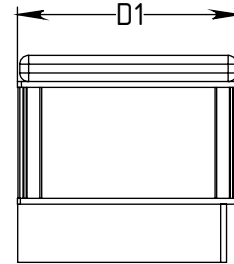

FOREMAN® Floor Cubbies

3D VIEW

SIDE VIEW

TOP VIEW

STANDARD SIZE OPTIONS

OA Width (W1)	39 3/8"	48"
	1000mm	1219mm
Width CTC (W)	9.5"	12"
	241mm	305mm
OA Depth (D1)	12"	15"
	305mm	381mm
Height (H)	14"	16"
	356mm	406mm
Inside Height (H1)	7 1/2"	9 1/2"
	191mm	241mm

FOREMAN®
locker systems

PROPRIETARY AND CONFIDENTIAL

THE INFORMATION CONTAINED IN THIS DRAWING IS THE SOLE PROPERTY OF FOREMAN PRODUCTS LLC. ANY REPRODUCTION IN PART OR AS A WHOLE WITHOUT THE WRITTEN PERMISSION OF FOREMAN PRODUCTS LLC IS PROHIBITED

DESCRIPTION

Floor Cubbies

--

SCALE: --

NAME

DRAWN BY KB

MRG APPR. NB

Page 1 of 2

DATE

01.01.2020

--