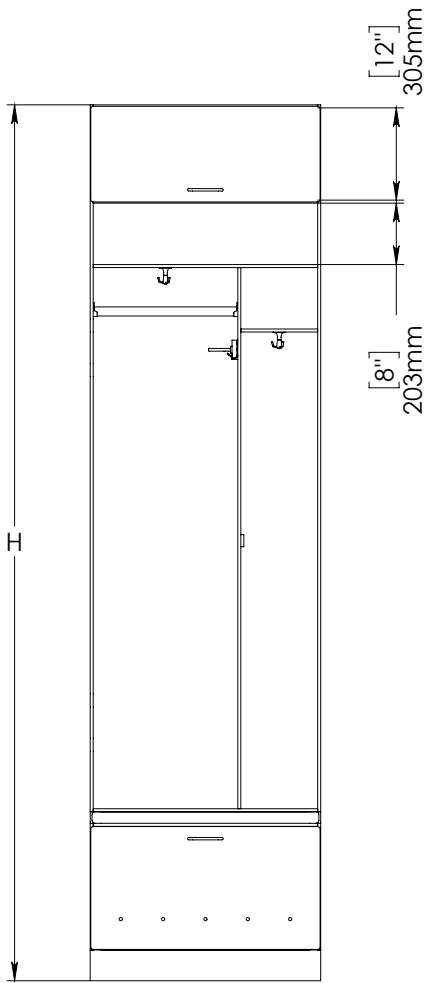

FOREMAN® Baseball Locker

FRONT VIEW
WITHOUT DOORS

SIDE VIEW

3D VIEW

TOP VIEW

dimensions of the pre-build base are determined by the customer

STANDARD SIZE OPTIONS

OA Height (H)	84"	110"	
	2134mm	2794mm	
OA Width (W)	30"	32"	36"
	762mm	813mm	914mm