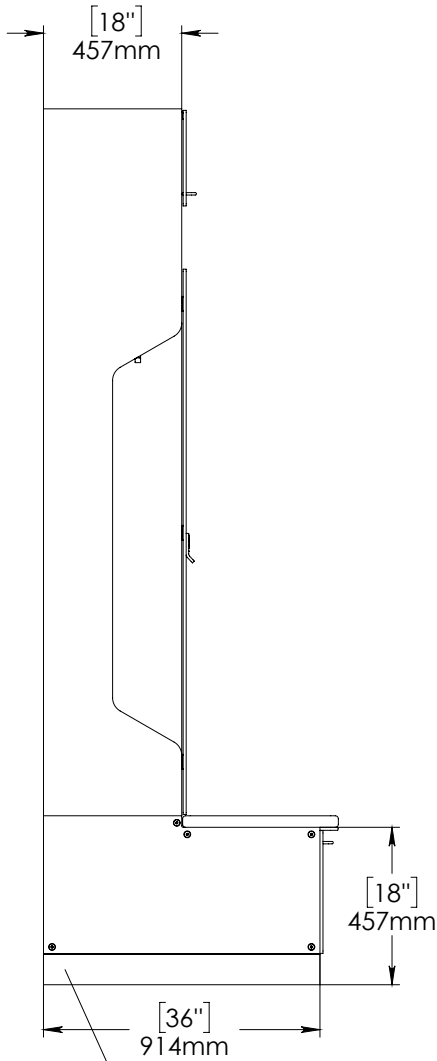

FOREMAN® Baseball Locker

FRONT VIEW
WITHOUT DOORS

SIDE VIEW

3D VIEW

TOP VIEW

dimensions of the pre-build base are determined by the customer

STANDARD SIZE OPTIONS

OA Height (H)	84"	110"	
	2134mm	2794mm	
OA Width (W)	30"	32"	36"
	762mm	813mm	914mm

DESCRIPTION

Baseball locker

NAME

DRAWN BY YK

MRG APPR. SL

DATE

27.11.24

SCALE: --