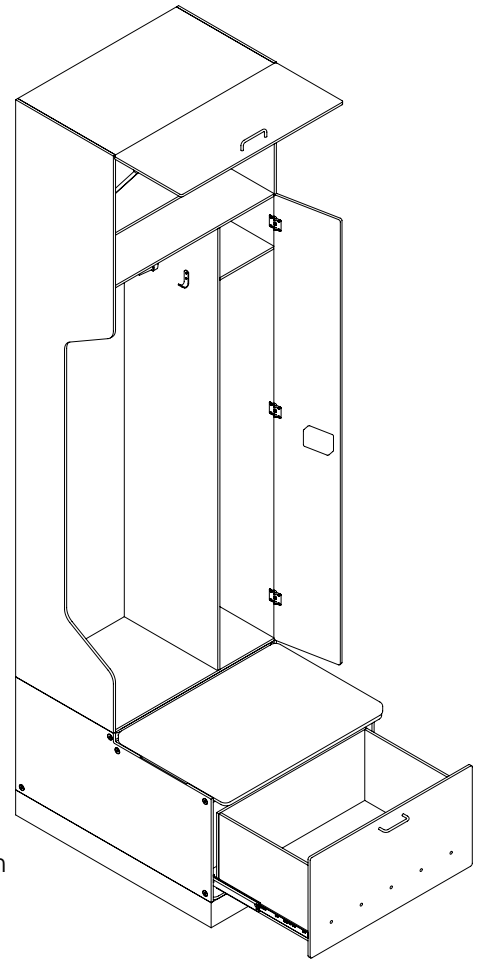

FOREMAN® Baseball Locker

FRONT VIEW
WITHOUT DOORS

SIDE VIEW

3D VIEW

TOP VIEW

dimensions of the pre-build base are determined by the customer

STANDARD SIZE OPTIONS

OA Height (H)	84"	110"	
	2134mm	2794mm	
OA Width (W)	30"	32"	36"
	762mm	813mm	914mm