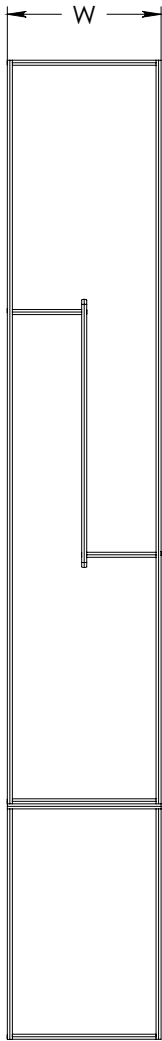

INTERIOR VIEW
WITHOUT DOORS

SIDE VIEW

3D VIEW

TOP VIEW

STANDART SIZE OPTIONS

	12"	15"	18"	21"
WIDTH (W)	305mm	381mm	457mm	533mm