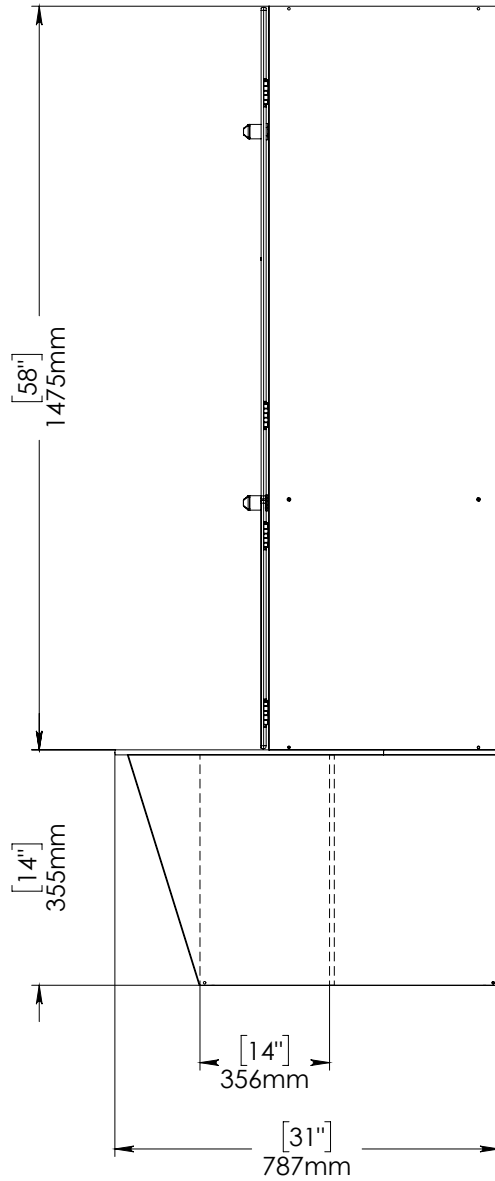

INTERIOR VIEW
WITHOUT DOORS

SIDE VIEW

3D VIEW

TOP VIEW

STANDART SIZE OPTIONS

	12"	15"	18"	21"
WIDTH (W)	305mm	381mm	457mm	533mm