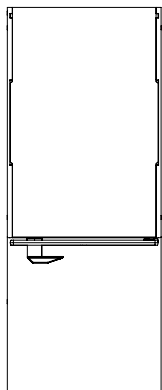

INTERIOR VIEW
WITHOUT DOORS

SIDE VIEW

3D VIEW

TOP VIEW

STANDART SIZE OPTIONS

	12"	15"	18"	21"
WIDTH (W)	305mm	381mm	457mm	533mm