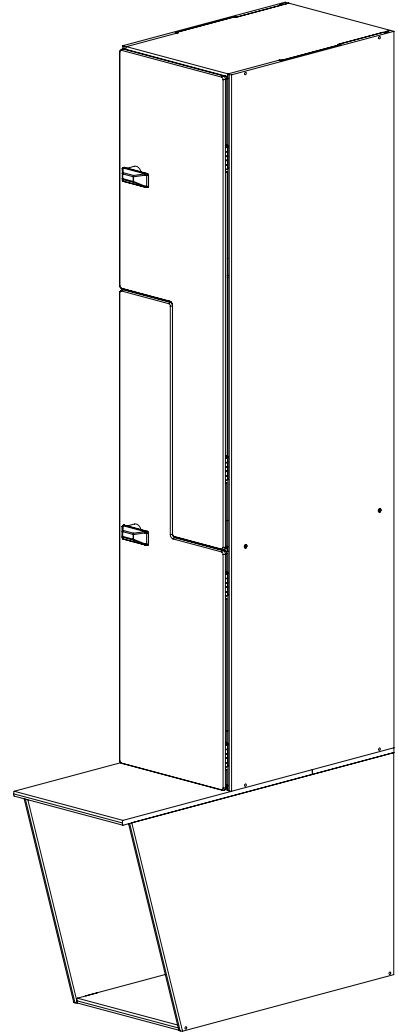

INTERIOR VIEW
WITHOUT DOORS

SIDE VIEW

3D VIEW

TOP VIEW

STANDART SIZE OPTIONS

	12"	15"	18"	21"
WIDTH (W)	305mm	381mm	457mm	533mm