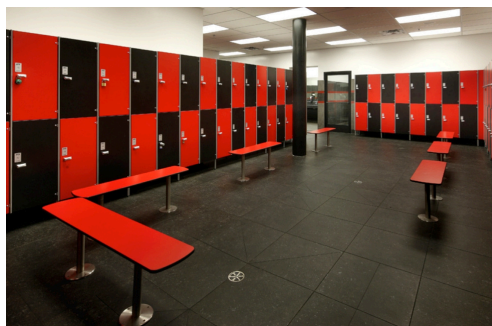

FOREMAN USA[®]
locker systems

FOREMAN[®] Gym Lockers

In any fitness center, the first thing gym goes typically use is a locker room locker. A gym locker room should be spacious, bright, clean, safe, and comfortable—a place where people leave the demands of everyday life behind to exercise, relax, and refresh. Because lockers are used to store personal belongings, they must be secure, and because gym lockers have such high traffic use, they must also be durable.

Key Features:

Solid Phenolic Material: The construction and solid phenolic material make our lockers extremely durable, ideal for high-traffic facilities like school sports complexes, martial arts studios, or youth team locker rooms.

Easy to Clean & Odor-Free: Our lockers are very easy to clean, leave no odor, are scratch and water resistant, and can be placed next to showers.

Popular Configurations:

Combination Lockers:

Available in 1-6 tier configurations, these combination designs are becoming increasingly popular. These customizable designs support ADA compliance and maximize storage, offering more options for users while optimizing space.

Low Profile Lockers:

Our 36" high console lockers are ideal for optimizing space. They can be conveniently positioned near the reception area, beneath windows, or in areas with limited vertical clearance. The console design enhances storage efficiency, making the most of compact spaces.