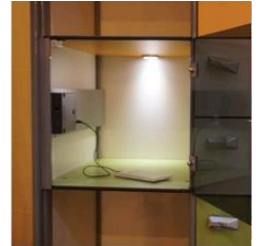

LED Lights with Activation Switch: Our lockers can include USB chargers, power outlets, and LED lights with activation sensors that respond to an opened door.