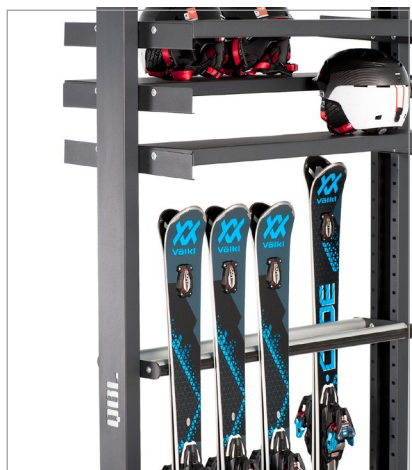

EASY PLUS

Standard

50%

50%

- > **Four product lines**
  Different design variants
- > **The frame**
  Rigidity and confidence
- > **Grip of skis: 3-point system**
  Versatile & super-firm
- > **Galvanized steel and powder coating**
  Double protection
- > **Mobile racking system**
  Easy and smooth movement
- > **Adjustment systems**
  Optimal space arrangement
- > **Functional shelves**
  More storage possibilities
- > **Water hood**
  Gear keeping and water drainage
- > **Special post with hooks for poles**
  Option dedicated to ski depots

Technology

Details

Storage capacities

Length	>	Capacity	Width	Height
1500	>	24 + 18 / 15	500	2420
1800	>	30 + 21 / 18	500	2420
2000	>	32 + 24 / 21	500	2420
2400	>	40 + 30 / 24	500	2420
3000	>	50 + 39 / 30	500	2420
4000	>	64 + 48 / 42	500	2420

mm > pairs of skis + helmets / jr boots