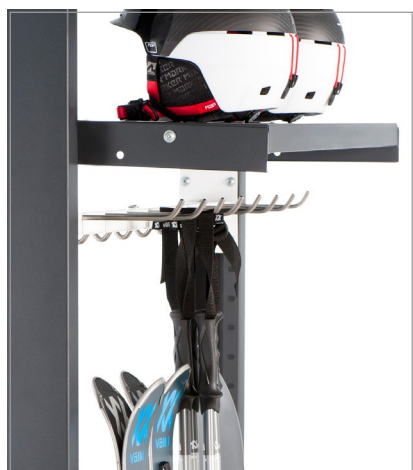

EASY PLUS 1-SIDED

50%

50%

- > **Grip of skis: 3-point system**
Versatile & super-firm
- > **Adjustment systems**
Optimal space arrangement
- > **Galvanized steel and powder coating**
Double protection
- > **Functional shelves**
More storage possibilities
- > **Water hood**
Gear keeping and water drainage
- > **Post with hooks for poles**
Option dedicated to ski depots

Technology

Details

Storage capacities

Length	>	Capacity	Width	Height
1000	>	8 / 2 + 8 / 6	400	2400
1250	>	10 / 3 + 10 / 8	400	2400
1500	>	12 / 4 + 12 / 10	400	2400
1800	>	15 / 5 + 14 / 12	400	2400

mm > pairs of skis / snowboards + helmets / jr boots