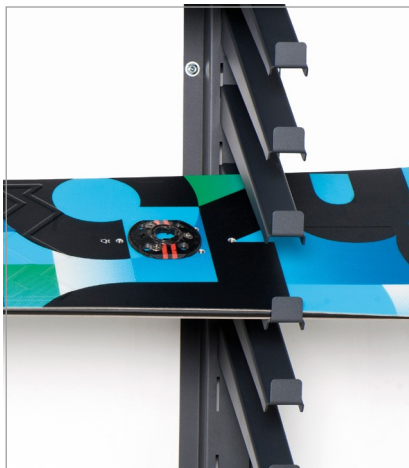

WALL SNOWBOARD

- > Adjustment systems
Optimal space arrangement
- > Galvanized steel and powder coating
Double protection
- > Grip of boards: Horizontal system
Traditional versatile storage solution

Technology

100%

Details

Storage capacities

Height	Capacity	Depth
2300	12 / 24	400

mm > snowboards with classical / rental bindings