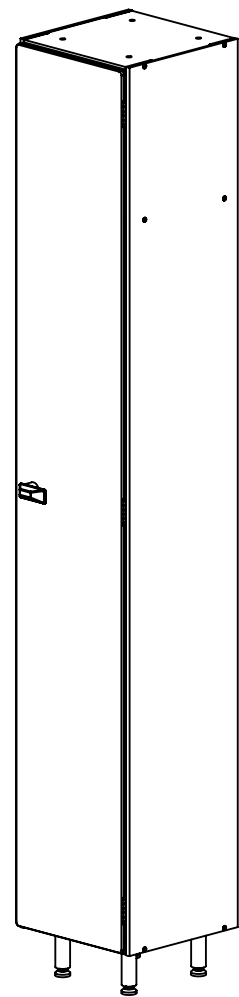

FOREMAN® Traditional Solid Phenolic 1-Tier Locker

FRONT VIEW
WITHOUT DOORS

SIDE VIEW

3D VIEW

TOP VIEW

STANDARD SIZE OPTIONS

	12"	15"	18"	20"
OA Width (W)	305mm	381mm	457mm	508mm
	12"	15"	18"	20"
Compartment Depth (D)	305mm	381mm	457mm	508mm
	60"		72"	80"
Height (no legs/base) (H)	1524mm		1815mm	2030mm
	4"		8"	
Legs/base (H1)	100mm		200mm	

DESCRIPTION

Traditional Solid Phenolic 1-Tier Locker

--

SCALE: 1:15

NAME

YK
SL

DATE

04.06.24