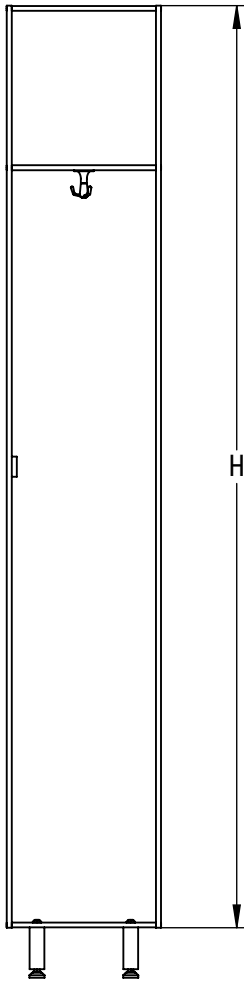

FOREMAN® Traditional Solid Phenolic 1-Tier Locker

FRONT VIEW
WITHOUT DOORS

SIDE VIEW

3D VIEW

TOP VIEW

STANDARD SIZE OPTIONS

	12"	15"	18"	20"
OA Width (W)	305mm	381mm	457mm	508mm
	12"	15"	18"	20"
Compartment Depth (D)	305mm	381mm	457mm	508mm
	60"		72"	80"
Height (no legs/base) (H)	1524mm		1815mm	2030mm
	4"		8"	
Legs/base (H1)	100mm		200mm	

DESCRIPTION

Traditional Solid Phenolic 1-Tier Locker

--

SCALE: 1:15

NAME

YK
SL

DATE

04.06.24