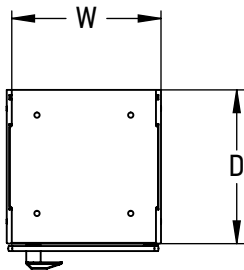

FOREMAN® Traditional Solid Phenolic 1-Tier Locker

FRONT VIEW
WITHOUT DOORS

SIDE VIEW

3D VIEW

TOP VIEW

STANDARD SIZE OPTIONS

	12"	15"	18"	20"
OA Width (W)	305mm	381mm	457mm	508mm
	12"	15"	18"	20"
Compartment Depth (D)	305mm	381mm	457mm	508mm
	60"		72"	80"
Height (no legs/base) (H)	1524mm		1815mm	2030mm
	4"		8"	
Legs/base (H1)	100mm		200mm	