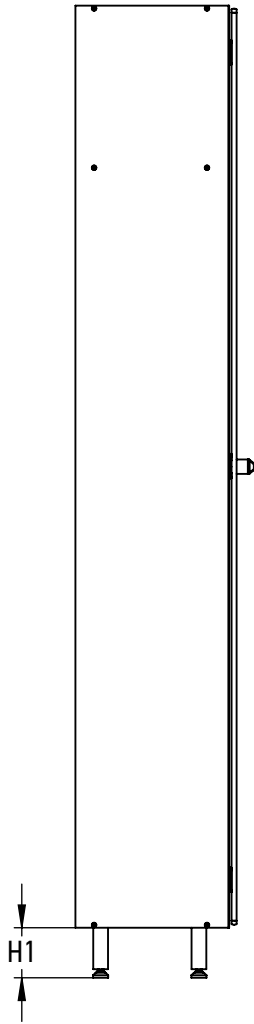

FOREMAN® Traditional Solid Phenolic 1-Tier Locker

FRONT VIEW
WITHOUT DOORS

SIDE VIEW

3D VIEW

TOP VIEW

STANDARD SIZE OPTIONS

	12"	15"	18"	20"
OA Width (W)	305mm	381mm	457mm	508mm
	12"	15"	18"	20"
Compartment Depth (D)	305mm	381mm	457mm	508mm
	60"		72"	80"
Height (no legs/base) (H)	1524mm		1815mm	2030mm
	4"		8"	
Legs/base (H1)	100mm		200mm	

DESCRIPTION

Traditional Solid Phenolic 1-Tier Locker

--

SCALE: 1:15

NAME

YK
SL

DATE

04.06.24