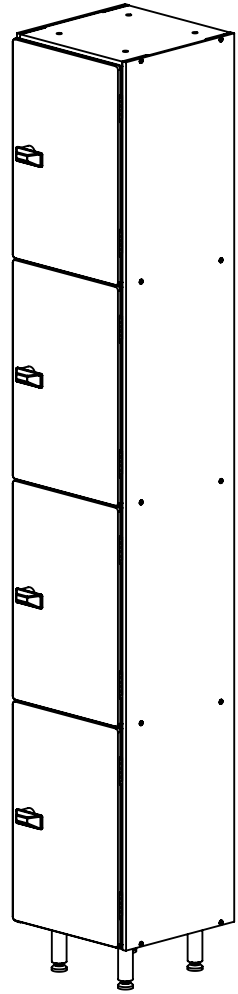

FOREMAN® Traditional Solid Phenolic 4-Tier Locker

FRONT VIEW
WITHOUT DOORS

SIDE VIEW

3D VIEW

TOP VIEW

STANDARD SIZE OPTIONS

	12"	15"	18"	20"
OA Width (W)	305mm	381mm	457mm	508mm
	12"	15"	18"	20"
Compartment Depth (D)	305mm	381mm	457mm	508mm
	60"		72"	80"
Height (no legs/base) (H)	1524mm		1815mm	2030mm
	4"		8"	
Legs/base (H1)	100mm		200mm	

DESCRIPTION

Traditional Solid Phenolic 4-Tier Locker

--

SCALE: 1:15

NAME

YK

SL

DATE