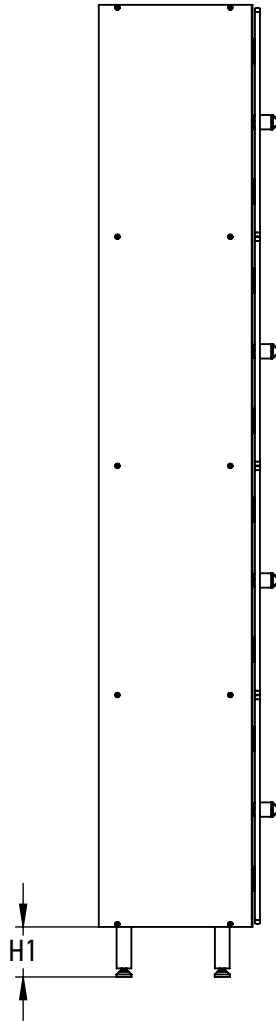

FOREMAN® Traditional Solid Phenolic 4-Tier Locker

FRONT VIEW
WITHOUT DOORS

SIDE VIEW

3D VIEW

TOP VIEW

STANDARD SIZE OPTIONS

	12"	15"	18"	20"
OA Width (W)	305mm	381mm	457mm	508mm
	12"	15"	18"	20"
Compartment Depth (D)	305mm	381mm	457mm	508mm
	60"		72"	80"
Height (no legs/base) (H)	1524mm		1815mm	2030mm
	4"		8"	
Legs/base (H1)	100mm		200mm	

DESCRIPTION

Traditional Solid Phenolic 4-Tier Locker

--

SCALE: 1:15

NAME

YK

SL

DATE