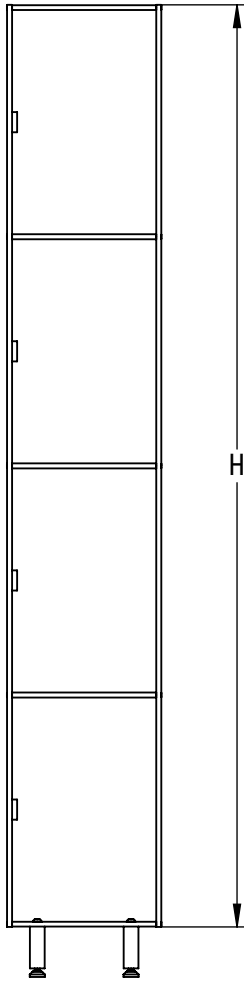

FOREMAN® Traditional Solid Phenolic 4-Tier Locker

FRONT VIEW
WITHOUT DOORS

SIDE VIEW

3D VIEW

TOP VIEW

STANDARD SIZE OPTIONS

	12"	15"	18"	20"
OA Width (W)	305mm	381mm	457mm	508mm
	12"	15"	18"	20"
Compartment Depth (D)	305mm	381mm	457mm	508mm
	60"		72"	80"
Height (no legs/base) (H)	1524mm		1815mm	2030mm
	4"		8"	
Legs/base (H1)	100mm		200mm	

DESCRIPTION

Traditional Solid Phenolic 4-Tier Locker

--

SCALE: 1:15

NAME

YK

SL

DATE