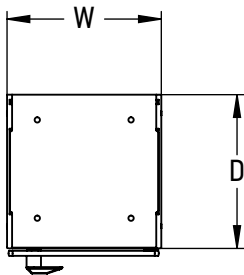

FOREMAN® Traditional Solid Phenolic 4-Tier Locker

FRONT VIEW
WITHOUT DOORS

SIDE VIEW

3D VIEW

TOP VIEW

STANDARD SIZE OPTIONS

	12"	15"	18"	20"
OA Width (W)	305mm	381mm	457mm	508mm
	12"	15"	18"	20"
Compartment Depth (D)	305mm	381mm	457mm	508mm
	60"		72"	80"
Height (no legs/base) (H)	1524mm		1815mm	2030mm
	4"		8"	
Legs/base (H1)	100mm		200mm	

DESCRIPTION

Traditional Solid Phenolic 4-Tier Locker

--

SCALE: 1:15

NAME

YK

SL

DATE