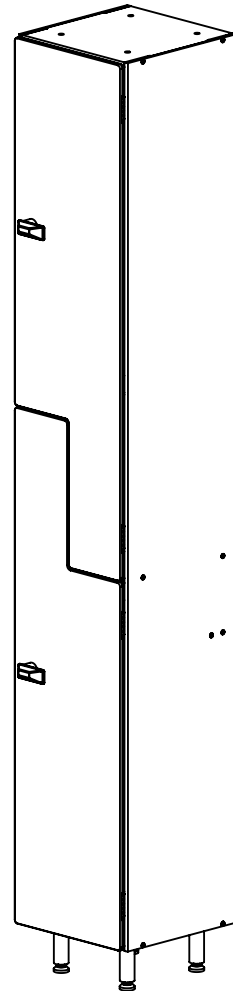

FOREMAN® Traditional Solid Phenolic Z-Style Locker

FRONT VIEW
WITHOUT DOORS

SIDE VIEW

3D VIEW

TOP VIEW

STANDARD SIZE OPTIONS

STANDARD SIZE OPTIONS				
OA Width (W)	12"	15"	18"	20"
	305mm	381mm	457mm	508mm
Compartment Depth (D)	12"	15"	18"	20"
	305mm	381mm	457mm	508mm
Height (no legs/base) (H)	60"		72"	80"
	1524mm		1815mm	2030mm
Legs/base (H1)	4"		8"	
	100mm		200mm	

DESCRIPTION

Traditional Solid Phenolic Z-Style Locker

--

SCALE: 1:15

NAME

DRAWN BY YK

MRG APPR. SL

PAGE 1