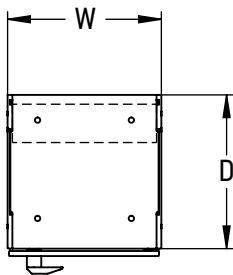

FOREMAN® Traditional Solid Phenolic Z-Style Locker

FRONT VIEW
WITHOUT DOORS

SIDE VIEW

3D VIEW

TOP VIEW

STANDARD SIZE OPTIONS

STANDARD SIZE OPTIONS				
OA Width (W)	12"	15"	18"	20"
	305mm	381mm	457mm	508mm
Compartment Depth (D)	12"	15"	18"	20"
	305mm	381mm	457mm	508mm
Height (no legs/base) (H)	60"		72"	80"
	1524mm		1815mm	2030mm
Legs/base (H1)	4"		8"	
	100mm		200mm	

DESCRIPTION

Traditional Solid Phenolic Z-Style Locker

--

SCALE: 1:15

NAME

DRAWN BY YK

MRG APPR. SL

PAGE 1