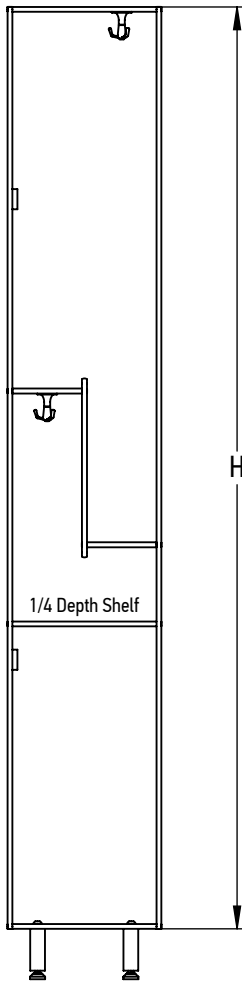

FOREMAN® Traditional Solid Phenolic Z-Style Locker

FRONT VIEW
WITHOUT DOORS

SIDE VIEW

3D VIEW

TOP VIEW

STANDARD SIZE OPTIONS

STANDARD SIZE OPTIONS				
OA Width (W)	12"	15"	18"	20"
	305mm	381mm	457mm	508mm
Compartment Depth (D)	12"	15"	18"	20"
	305mm	381mm	457mm	508mm
Height (no legs/base) (H)	60"		72"	80"
	1524mm		1815mm	2030mm
Legs/base (H1)	4"		8"	
	100mm		200mm	

DESCRIPTION

Traditional Solid Phenolic Z-Style Locker

--

SCALE: 1:15

NAME

DRAWN BY YK

MRG APPR. SL

PAGE 1