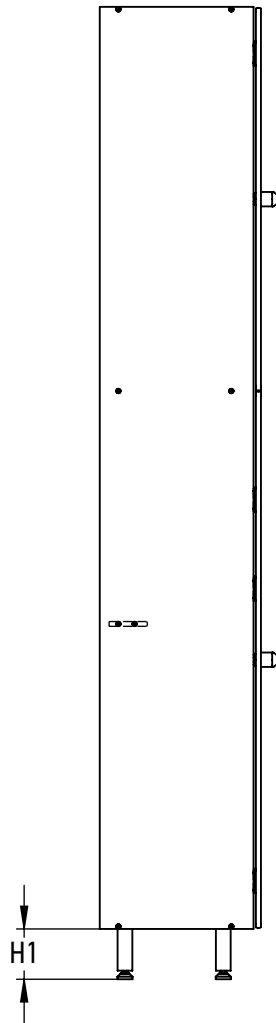

FOREMAN® Traditional Solid Phenolic Z-Style Locker

FRONT VIEW
WITHOUT DOORS

SIDE VIEW

3D VIEW

TOP VIEW

STANDARD SIZE OPTIONS

STANDARD SIZE OPTIONS				
OA Width (W)	12"	15"	18"	20"
	305mm	381mm	457mm	508mm
Compartment Depth (D)	12"	15"	18"	20"
	305mm	381mm	457mm	508mm
Height (no legs/base) (H)	60"		72"	80"
	1524mm		1815mm	2030mm
Legs/base (H1)	4"		8"	
	100mm		200mm	

DESCRIPTION

Traditional Solid Phenolic Z-Style Locker

--

SCALE: 1:15

NAME

DRAWN BY YK

MRG APPR. SL

PAGE 1