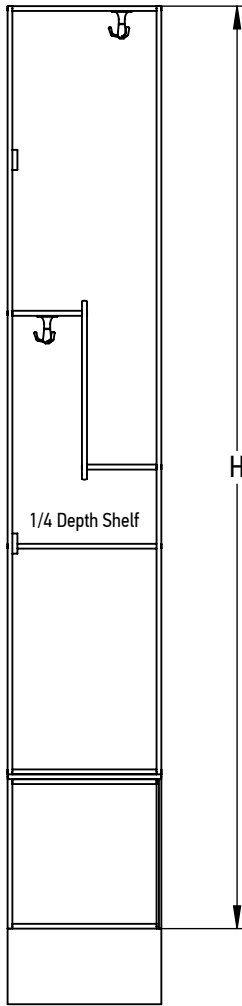

FOREMAN® Traditional Solid Phenolic Z-Style Locker With Cubby Bench

FRONT VIEW
WITHOUT DOORS

SIDE VIEW

3D VIEW

TOP VIEW

STANDARD SIZE OPTIONS				
OA Width (W1)	12"	15"	18"	20"
	305mm	381mm	457mm	508mm
Compartment Depth (D)	12"	15"	18"	20"
	305mm	381mm	457mm	508mm
OA Depth (D1)	24"	27"	30"	32"
	610mm	686mm	762mm	813mm
Height no legs/base (H)	72"		84"	
	1815mm		2133mm	

DESCRIPTION

Traditional Solid Phenolic Z-Style Locker With Cubby Bench

--

SCALE: 1:15

NAME

YK

SL

DATE