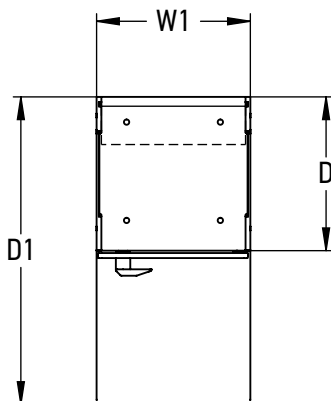

FOREMAN® Traditional Solid Phenolic Z-Style Locker With Cubby Bench

FRONT VIEW
WITHOUT DOORS

SIDE VIEW

3D VIEW

TOP VIEW

STANDARD SIZE OPTIONS				
OA Width (W1)	12"	15"	18"	20"
	305mm	381mm	457mm	508mm
Compartment Depth (D)	12"	15"	18"	20"
	305mm	381mm	457mm	508mm
OA Depth (D1)	24"	27"	30"	32"
	610mm	686mm	762mm	813mm
Height no legs/base (H)	72"		84"	
	1815mm		2133mm	

DESCRIPTION

Traditional Solid Phenolic Z-Style Locker With Cubby Bench

--

SCALE: 1:15

NAME

YK

SL

DATE