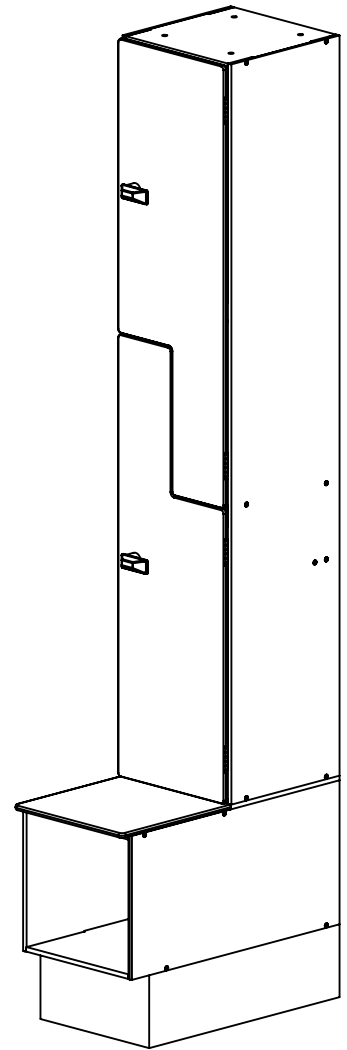

FOREMAN® Traditional Solid Phenolic Z-Style Locker With Cubby Bench

FRONT VIEW
WITHOUT DOORS

SIDE VIEW

3D VIEW

TOP VIEW

STANDARD SIZE OPTIONS				
OA Width (W1)	12"	15"	18"	20"
	305mm	381mm	457mm	508mm
Compartment Depth (D)	12"	15"	18"	20"
	305mm	381mm	457mm	508mm
OA Depth (D1)	24"	27"	30"	32"
	610mm	686mm	762mm	813mm
Height no legs/base (H)	72"		84"	
	1815mm		2133mm	

DESCRIPTION

Traditional Solid Phenolic Z-Style Locker With Cubby Bench

--

SCALE: 1:15

NAME

YK

SL

DATE