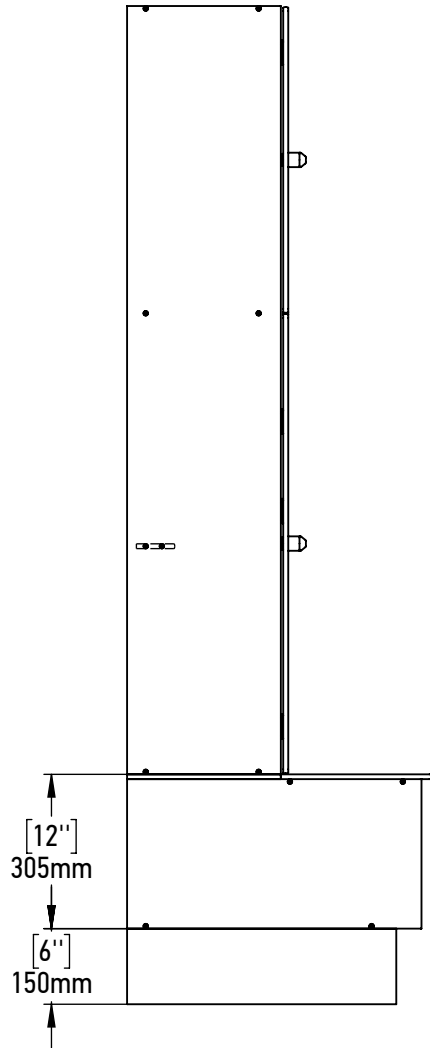

FOREMAN® Traditional Solid Phenolic Z-Style Locker With Cubby Bench

FRONT VIEW
WITHOUT DOORS

SIDE VIEW

3D VIEW

TOP VIEW

STANDARD SIZE OPTIONS				
OA Width (W1)	12"	15"	18"	20"
	305mm	381mm	457mm	508mm
Compartment Depth (D)	12"	15"	18"	20"
	305mm	381mm	457mm	508mm
OA Depth (D1)	24"	27"	30"	32"
	610mm	686mm	762mm	813mm
Height no legs/base (H)	72"		84"	
	1815mm		2133mm	

DESCRIPTION

Traditional Solid Phenolic Z-Style Locker With Cubby Bench

--

SCALE: 1:15

NAME

YK

SL

DATE