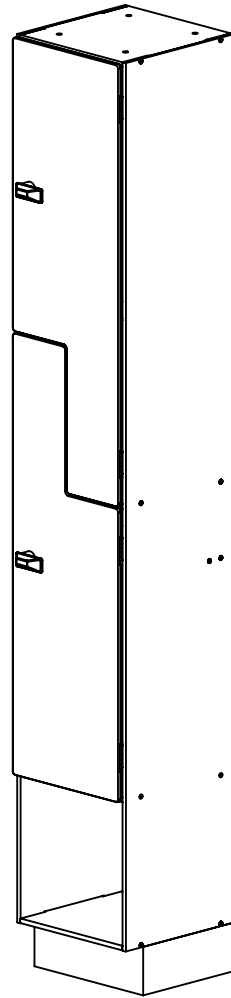

FOREMAN® Traditional Solid Phenolic Z-Style Locker With Open Cubby

FRONT VIEW
WITHOUT DOORS

SIDE VIEW

3D VIEW

TOP VIEW

STANDARD SIZE OPTIONS

STANDARD SIZE OPTIONS				
OA Width (W)	12"	15"	18"	20"
	305mm	381mm	457mm	508mm
Compartment Depth (D)	12"	15"	18"	20"
	305mm	381mm	457mm	508mm
Height (no legs/base) (H)	60"		72"	80"
	1524mm		1815mm	2030mm
Legs/base (H1)	4"		8"	
	100mm		200mm	

DESCRIPTION

Traditional Solid Phenolic Z-Style Locker With Open Cubby

--

SCALE: 1:15

NAME

YK

SL

DATE