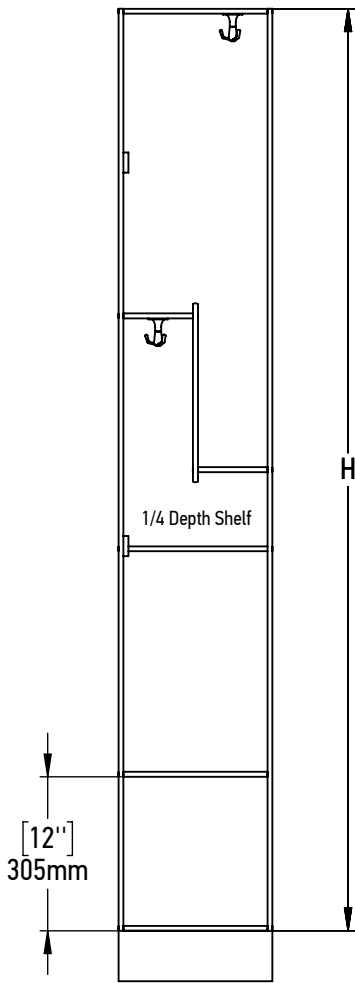

FOREMAN® Traditional Solid Phenolic Z-Style Locker With Open Cubby

FRONT VIEW
WITHOUT DOORS

SIDE VIEW

3D VIEW

TOP VIEW

STANDARD SIZE OPTIONS

STANDARD SIZE OPTIONS				
OA Width (W)	12"	15"	18"	20"
	305mm	381mm	457mm	508mm
Compartment Depth (D)	12"	15"	18"	20"
	305mm	381mm	457mm	508mm
Height (no legs/base) (H)	60"		72"	80"
	1524mm		1815mm	2030mm
Legs/base (H1)	4"		8"	
	100mm		200mm	

DESCRIPTION

Traditional Solid Phenolic Z-Style Locker With Open Cubby

--

SCALE: 1:15

NAME

YK

SL

DATE