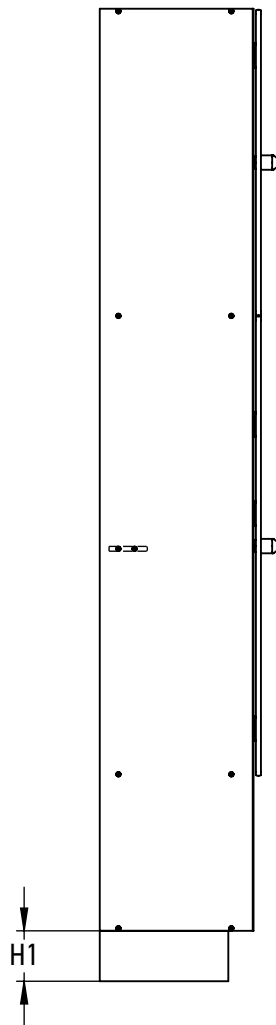

FOREMAN® Traditional Solid Phenolic Z-Style Locker With Open Cubby

FRONT VIEW
WITHOUT DOORS

SIDE VIEW

3D VIEW

TOP VIEW

STANDARD SIZE OPTIONS

STANDARD SIZE OPTIONS				
OA Width (W)	12"	15"	18"	20"
	305mm	381mm	457mm	508mm
Compartment Depth (D)	12"	15"	18"	20"
	305mm	381mm	457mm	508mm
Height (no legs/base) (H)	60"		72"	80"
	1524mm		1815mm	2030mm
Legs/base (H1)	4"		8"	
	100mm		200mm	

DESCRIPTION

Traditional Solid Phenolic Z-Style Locker With Open Cubby

--

SCALE: 1:15

NAME

YK

SL

DATE