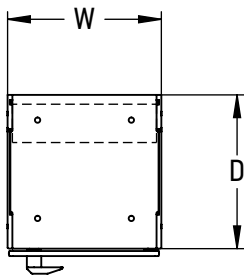

FOREMAN® Traditional Solid Phenolic Z-Style Locker With Open Cubby

FRONT VIEW
WITHOUT DOORS

SIDE VIEW

3D VIEW

TOP VIEW

STANDARD SIZE OPTIONS

STANDARD SIZE OPTIONS				
OA Width (W)	12"	15"	18"	20"
	305mm	381mm	457mm	508mm
Compartment Depth (D)	12"	15"	18"	20"
	305mm	381mm	457mm	508mm
Height (no legs/base) (H)	60"		72"	80"
	1524mm		1815mm	2030mm
Legs/base (H1)	4"		8"	
	100mm		200mm	

DESCRIPTION

Traditional Solid Phenolic Z-Style Locker With Open Cubby

--

SCALE: 1:15

NAME

YK

SL

DATE