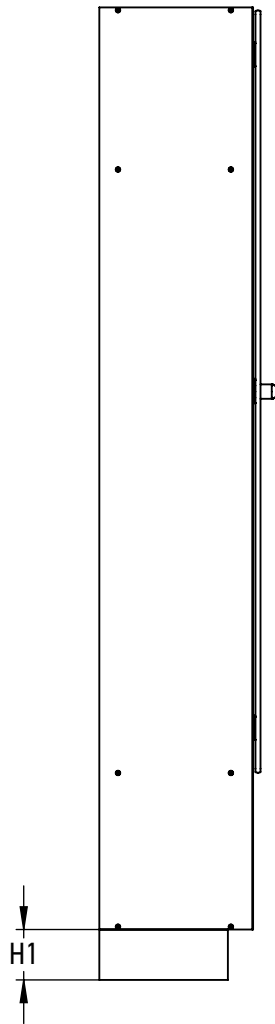

FOREMAN® Traditional Solid Phenolic 1-Tier Locker With Open Cubby

FRONT VIEW
WITHOUT DOORS

SIDE VIEW

3D VIEW

TOP VIEW

STANDARD SIZE OPTIONS

STANDARD SIZE OPTIONS				
OA Width (W)	12"	15"	18"	20"
	305mm	381mm	457mm	508mm
Compartment Depth (D)	12"	15"	18"	20"
	305mm	381mm	457mm	508mm
Height (no legs/base) (H)	60"		72"	80"
	1524mm		1815mm	2030mm
Legs/base (H1)	4"		8"	
	100mm		200mm	

DESCRIPTION

Traditional Solid Phenolic 1-Tier Locker With Open Cubby

--

SCALE: 1:15

NAME

YK

SL

DATE