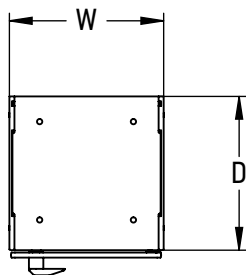

FOREMAN® Traditional Solid Phenolic 1-Tier Locker With Open Cubby

FRONT VIEW
WITHOUT DOORS

SIDE VIEW

3D VIEW

TOP VIEW

STANDARD SIZE OPTIONS

STANDARD SIZE OPTIONS				
OA Width (W)	12"	15"	18"	20"
	305mm	381mm	457mm	508mm
Compartment Depth (D)	12"	15"	18"	20"
	305mm	381mm	457mm	508mm
Height (no legs/base) (H)	60"		72"	80"
	1524mm		1815mm	2030mm
Legs/base (H1)	4"		8"	
	100mm		200mm	

DESCRIPTION

Traditional Solid Phenolic 1-Tier Locker With Open Cubby

--

SCALE: 1:15

NAME

YK

SL

DATE