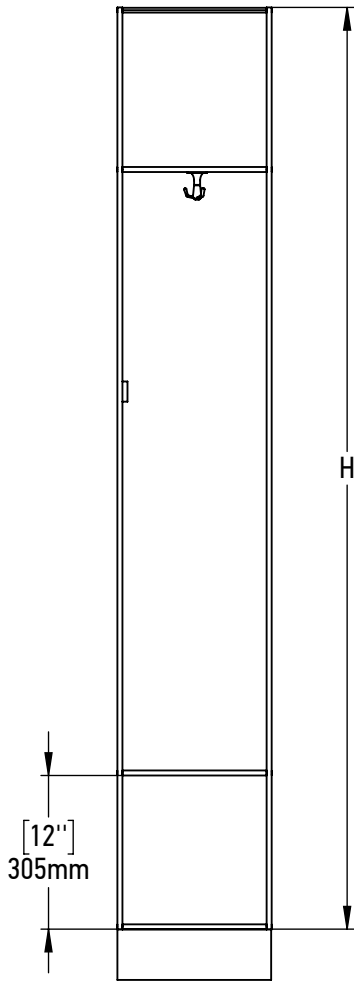

FOREMAN® Traditional Solid Phenolic 1-Tier Locker With Open Cubby

FRONT VIEW
WITHOUT DOORS

SIDE VIEW

3D VIEW

TOP VIEW

STANDARD SIZE OPTIONS

STANDARD SIZE OPTIONS				
OA Width (W)	12"	15"	18"	20"
	305mm	381mm	457mm	508mm
Compartment Depth (D)	12"	15"	18"	20"
	305mm	381mm	457mm	508mm
Height (no legs/base) (H)	60"		72"	80"
	1524mm		1815mm	2030mm
Legs/base (H1)	4"		8"	
	100mm		200mm	

DESCRIPTION

Traditional Solid Phenolic 1-Tier Locker With Open Cubby

--

SCALE: 1:15

NAME

YK

SL

DATE