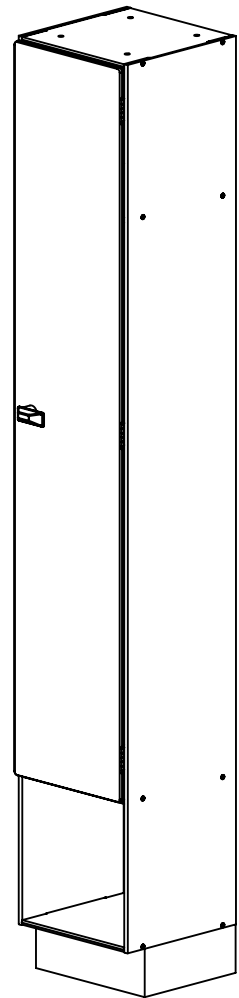

FOREMAN® Traditional Solid Phenolic 1-Tier Locker With Open Cubby

FRONT VIEW
WITHOUT DOORS

SIDE VIEW

3D VIEW

TOP VIEW

STANDARD SIZE OPTIONS

STANDARD SIZE OPTIONS				
OA Width (W)	12"	15"	18"	20"
	305mm	381mm	457mm	508mm
Compartment Depth (D)	12"	15"	18"	20"
	305mm	381mm	457mm	508mm
Height (no legs/base) (H)	60"		72"	80"
	1524mm		1815mm	2030mm
Legs/base (H1)	4"		8"	
	100mm		200mm	

DESCRIPTION

Traditional Solid Phenolic 1-Tier Locker With Open Cubby

--

SCALE: 1:15

NAME

YK

SL

DATE