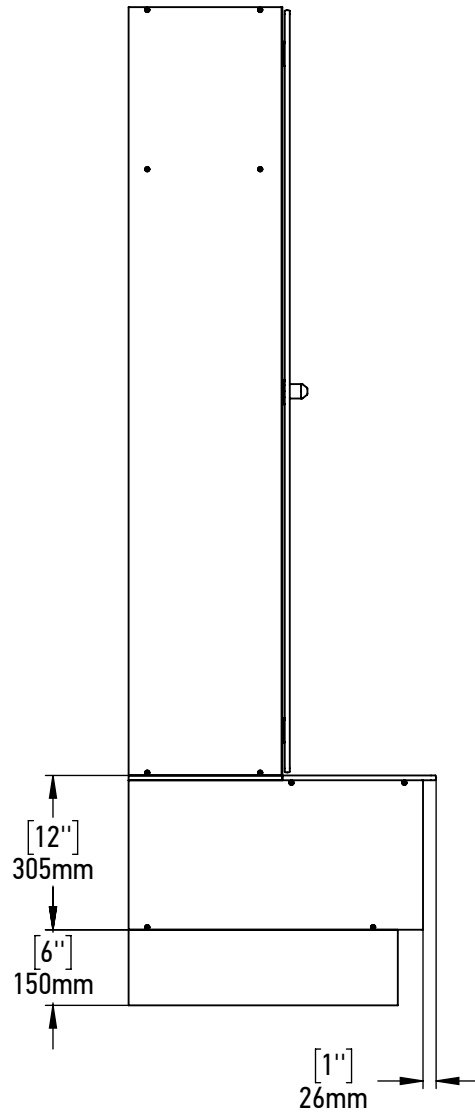

# FOREMAN® Traditional Solid Phenolic 1-Tier Locker With Cubby Bench

FRONT VIEW  
WITHOUT DOORS

SIDE VIEW

3D VIEW

TOP VIEW

STANDARD SIZE OPTIONS				
OA Width (W1)	12"	15"	18"	20"
	305mm	381mm	457mm	508mm
Compartment Depth (D)	12"	15"	18"	20"
	305mm	381mm	457mm	508mm
OA Depth (D1)	24"	27"	30"	32"
	610mm	686mm	762mm	813mm
Height no legs/base (H)	72"		84"	
	1815mm		2133mm	

DESCRIPTION

Traditional Solid Phenolic 1-Tier Locker With Open Cubby

--

SCALE: 1:15

NAME

DRAWN BY YK

MRG APPR. SL

PAGE 1