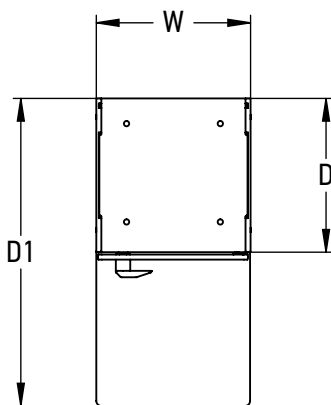

# FOREMAN® Traditional Solid Phenolic 1-Tier Locker With Cubby Bench

FRONT VIEW  
WITHOUT DOORS

SIDE VIEW

3D VIEW

TOP VIEW

STANDARD SIZE OPTIONS				
OA Width (W1)	12"	15"	18"	20"
	305mm	381mm	457mm	508mm
Compartment Depth (D)	12"	15"	18"	20"
	305mm	381mm	457mm	508mm
OA Depth (D1)	24"	27"	30"	32"
	610mm	686mm	762mm	813mm
Height no legs/base (H)	72"		84"	
	1815mm		2133mm	

DESCRIPTION

Traditional Solid Phenolic 1-Tier Locker With Open Cubby

--

SCALE: 1:15

NAME

DRAWN BY YK

MRG APPR. SL

PAGE 1