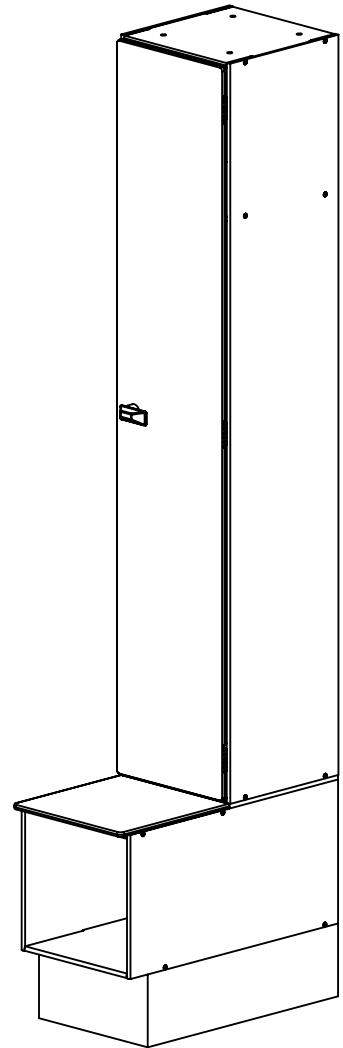

# FOREMAN® Traditional Solid Phenolic 1-Tier Locker With Cubby Bench

FRONT VIEW  
WITHOUT DOORS

SIDE VIEW

3D VIEW

TOP VIEW

STANDARD SIZE OPTIONS				
OA Width (W1)	12"	15"	18"	20"
	305mm	381mm	457mm	508mm
Compartment Depth (D)	12"	15"	18"	20"
	305mm	381mm	457mm	508mm
OA Depth (D1)	24"	27"	30"	32"
	610mm	686mm	762mm	813mm
Height no legs/base (H)	72"		84"	
	1815mm		2133mm	

DESCRIPTION

Traditional Solid Phenolic 1-Tier Locker With Open Cubby

--

SCALE: 1:15

NAME

DRAWN BY YK

MRG APPR. SL

PAGE 1