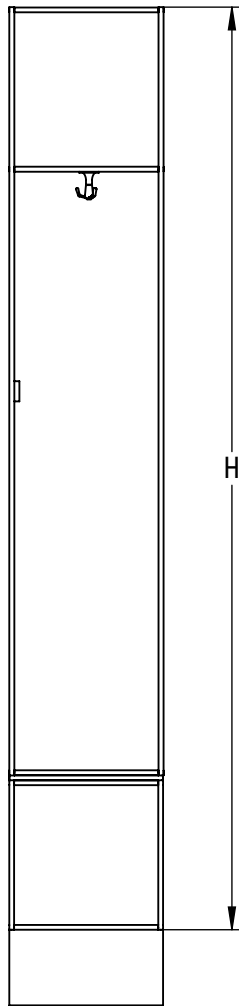

# FOREMAN® Traditional Solid Phenolic 1-Tier Locker With Cubby Bench

FRONT VIEW  
WITHOUT DOORS

SIDE VIEW

3D VIEW

TOP VIEW

STANDARD SIZE OPTIONS				
OA Width (W1)	12"	15"	18"	20"
	305mm	381mm	457mm	508mm
Compartment Depth (D)	12"	15"	18"	20"
	305mm	381mm	457mm	508mm
OA Depth (D1)	24"	27"	30"	32"
	610mm	686mm	762mm	813mm
Height no legs/base (H)	72"		84"	
	1815mm		2133mm	

DESCRIPTION

Traditional Solid Phenolic 1-Tier Locker With Open Cubby

--

SCALE: 1:15

NAME

DRAWN BY YK

MRG APPR. SL

PAGE 1