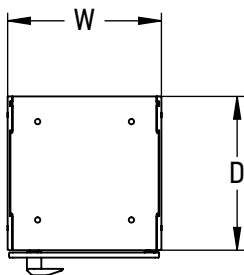

FOREMAN® Traditional Solid Phenolic 2-Tier Locker With Double Open Cubby

FRONT VIEW
WITHOUT DOORS

SIDE VIEW

3D VIEW

TOP VIEW

STANDARD SIZE OPTIONS

	12"	15"	18"	20"	
OA Width (W)	305mm	381mm	457mm	508mm	
	12"	15"	18"	20"	
Compartment Depth (D)	305mm	381mm	457mm	508mm	
	60"		72"		80"
Height (no legs/base) (H)	1524mm		1815mm		2030mm
	4"			8"	
Legs/base (H1)	100mm			200mm	

DESCRIPTION

Traditional Solid Phenolic 2-Tier Locker With Double Open Cubby

--

SCALE: 1:15

NAME

YK

SL

DATE