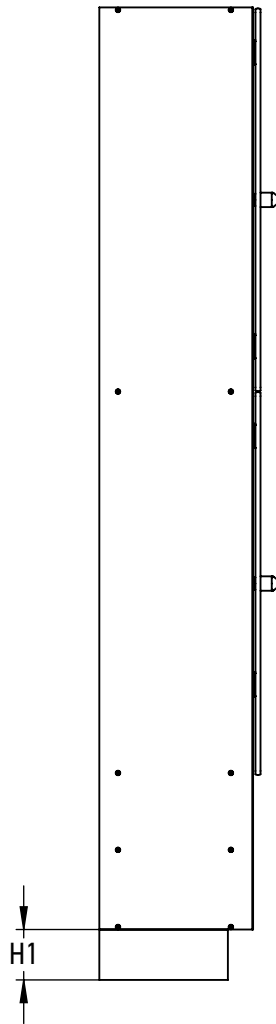

FOREMAN® Traditional Solid Phenolic 2-Tier Locker With Double Open Cubby

FRONT VIEW
WITHOUT DOORS

SIDE VIEW

3D VIEW

TOP VIEW

STANDARD SIZE OPTIONS

	12"	15"	18"	20"	
OA Width (W)	305mm	381mm	457mm	508mm	
	12"	15"	18"	20"	
Compartment Depth (D)	305mm	381mm	457mm	508mm	
	60"		72"		80"
Height (no legs/base) (H)	1524mm		1815mm		2030mm
	4"			8"	
Legs/base (H1)	100mm			200mm	

DESCRIPTION

Traditional Solid Phenolic 2-Tier Locker With Double Open Cubby

--

SCALE: 1:15

NAME

YK

SL

DATE