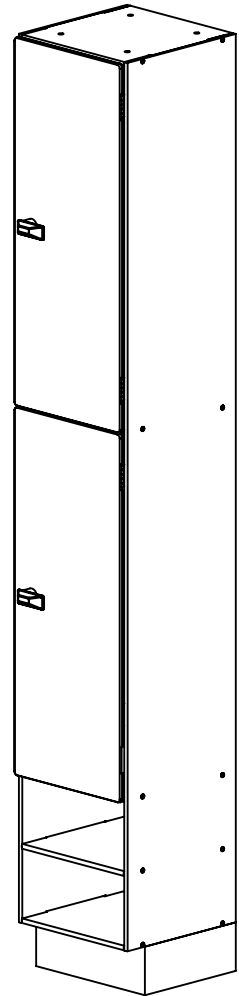

FOREMAN® Traditional Solid Phenolic 2-Tier Locker With Double Open Cubby

FRONT VIEW
WITHOUT DOORS

SIDE VIEW

3D VIEW

TOP VIEW

STANDARD SIZE OPTIONS

	12"	15"	18"	20"	
OA Width (W)	305mm	381mm	457mm	508mm	
	12"	15"	18"	20"	
Compartment Depth (D)	305mm	381mm	457mm	508mm	
	60"		72"		80"
Height (no legs/base) (H)	1524mm		1815mm		2030mm
	4"			8"	
Legs/base (H1)	100mm			200mm	

DESCRIPTION

Traditional Solid Phenolic 2-Tier Locker With Double Open Cubby

--

SCALE: 1:15

NAME

YK

SL

DATE