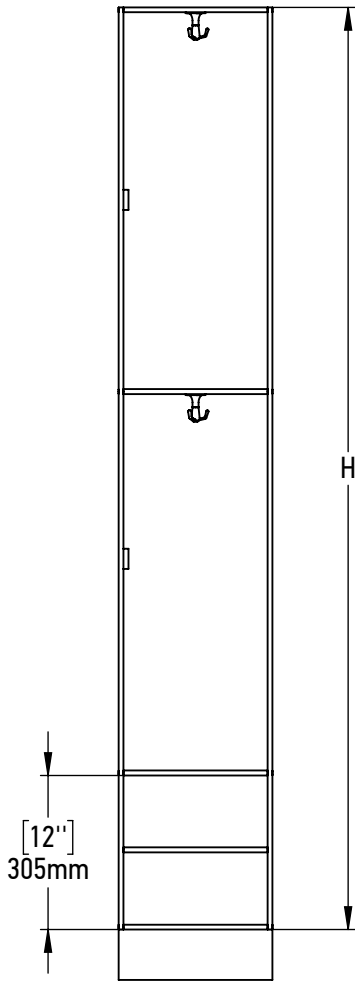

FOREMAN® Traditional Solid Phenolic 2-Tier Locker With Double Open Cubby

FRONT VIEW
WITHOUT DOORS

SIDE VIEW

3D VIEW

TOP VIEW

STANDARD SIZE OPTIONS

	12"	15"	18"	20"	
OA Width (W)	305mm	381mm	457mm	508mm	
	12"	15"	18"	20"	
Compartment Depth (D)	305mm	381mm	457mm	508mm	
	60"		72"		80"
Height (no legs/base) (H)	1524mm		1815mm		2030mm
	4"			8"	
Legs/base (H1)	100mm			200mm	

DESCRIPTION

Traditional Solid Phenolic 2-Tier Locker With Double Open Cubby

--

SCALE: 1:15

NAME

YK

SL

DATE