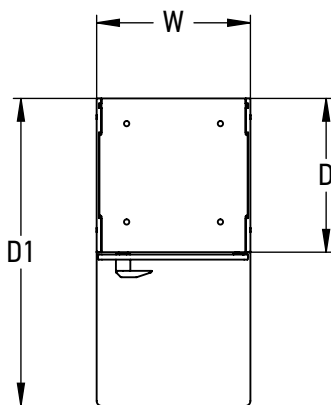

FOREMAN® Traditional Solid Phenolic 2-Tier Locker With Double Cubby Bench

FRONT VIEW
WITHOUT DOORS

SIDE VIEW

3D VIEW

TOP VIEW

STANDARD SIZE OPTIONS				
OA Width (W1)	12"	15"	18"	20"
	305mm	381mm	457mm	508mm
Compartment Depth (D)	12"	15"	18"	20"
	305mm	381mm	457mm	508mm
OA Depth (D1)	24"	27"	30"	32"
	610mm	686mm	762mm	813mm
Height no legs/base (H)	72"		84"	
	1815mm		2133mm	

DESCRIPTION

Traditional Solid Phenolic 2-Tier Locker With Double Cubby Bench

--

SCALE: 1:15

NAME

YK

MRG APPR.

SL