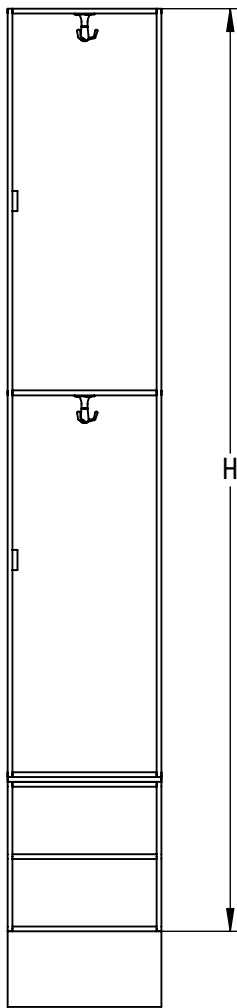

FOREMAN® Traditional Solid Phenolic 2-Tier Locker With Double Cubby Bench

FRONT VIEW
WITHOUT DOORS

SIDE VIEW

3D VIEW

TOP VIEW

STANDARD SIZE OPTIONS				
OA Width (W1)	12"	15"	18"	20"
	305mm	381mm	457mm	508mm
Compartment Depth (D)	12"	15"	18"	20"
	305mm	381mm	457mm	508mm
OA Depth (D1)	24"	27"	30"	32"
	610mm	686mm	762mm	813mm
Height no legs/base (H)	72"		84"	
	1815mm		2133mm	

DESCRIPTION

Traditional Solid Phenolic 2-Tier Locker With Double Cubby Bench

--

SCALE: 1:15

NAME

YK

MRG APPR.

SL