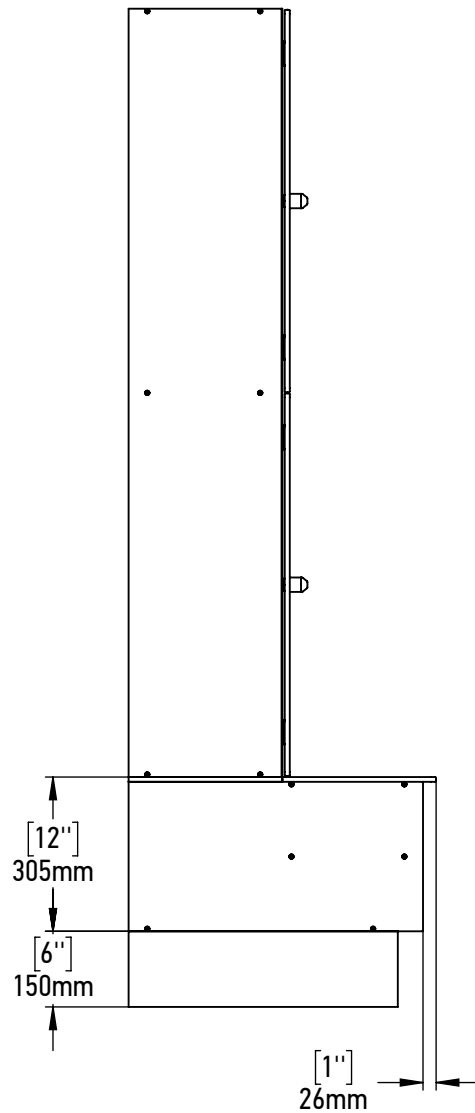

FOREMAN® Traditional Solid Phenolic 2-Tier Locker With Double Cubby Bench

FRONT VIEW
WITHOUT DOORS

SIDE VIEW

3D VIEW

TOP VIEW

STANDARD SIZE OPTIONS				
OA Width (W1)	12"	15"	18"	20"
	305mm	381mm	457mm	508mm
Compartment Depth (D)	12"	15"	18"	20"
	305mm	381mm	457mm	508mm
OA Depth (D1)	24"	27"	30"	32"
	610mm	686mm	762mm	813mm
Height no legs/base (H)	72"		84"	
	1815mm		2133mm	

DESCRIPTION

Traditional Solid Phenolic 2-Tier Locker With Double Cubby Bench

--

SCALE: 1:15

NAME

YK

MRG APPR.

SL