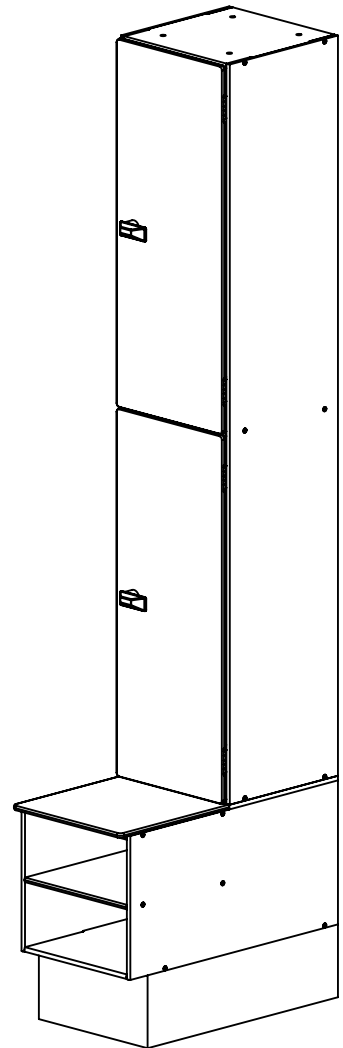

FOREMAN® Traditional Solid Phenolic 2-Tier Locker With Double Cubby Bench

FRONT VIEW
WITHOUT DOORS

SIDE VIEW

3D VIEW

TOP VIEW

STANDARD SIZE OPTIONS				
OA Width (W1)	12"	15"	18"	20"
	305mm	381mm	457mm	508mm
Compartment Depth (D)	12"	15"	18"	20"
	305mm	381mm	457mm	508mm
OA Depth (D1)	24"	27"	30"	32"
	610mm	686mm	762mm	813mm
Height no legs/base (H)	72"		84"	
	1815mm		2133mm	

DESCRIPTION

Traditional Solid Phenolic 2-Tier Locker With Double Cubby Bench

--

SCALE: 1:15

NAME

YK

MRG APPR.

SL